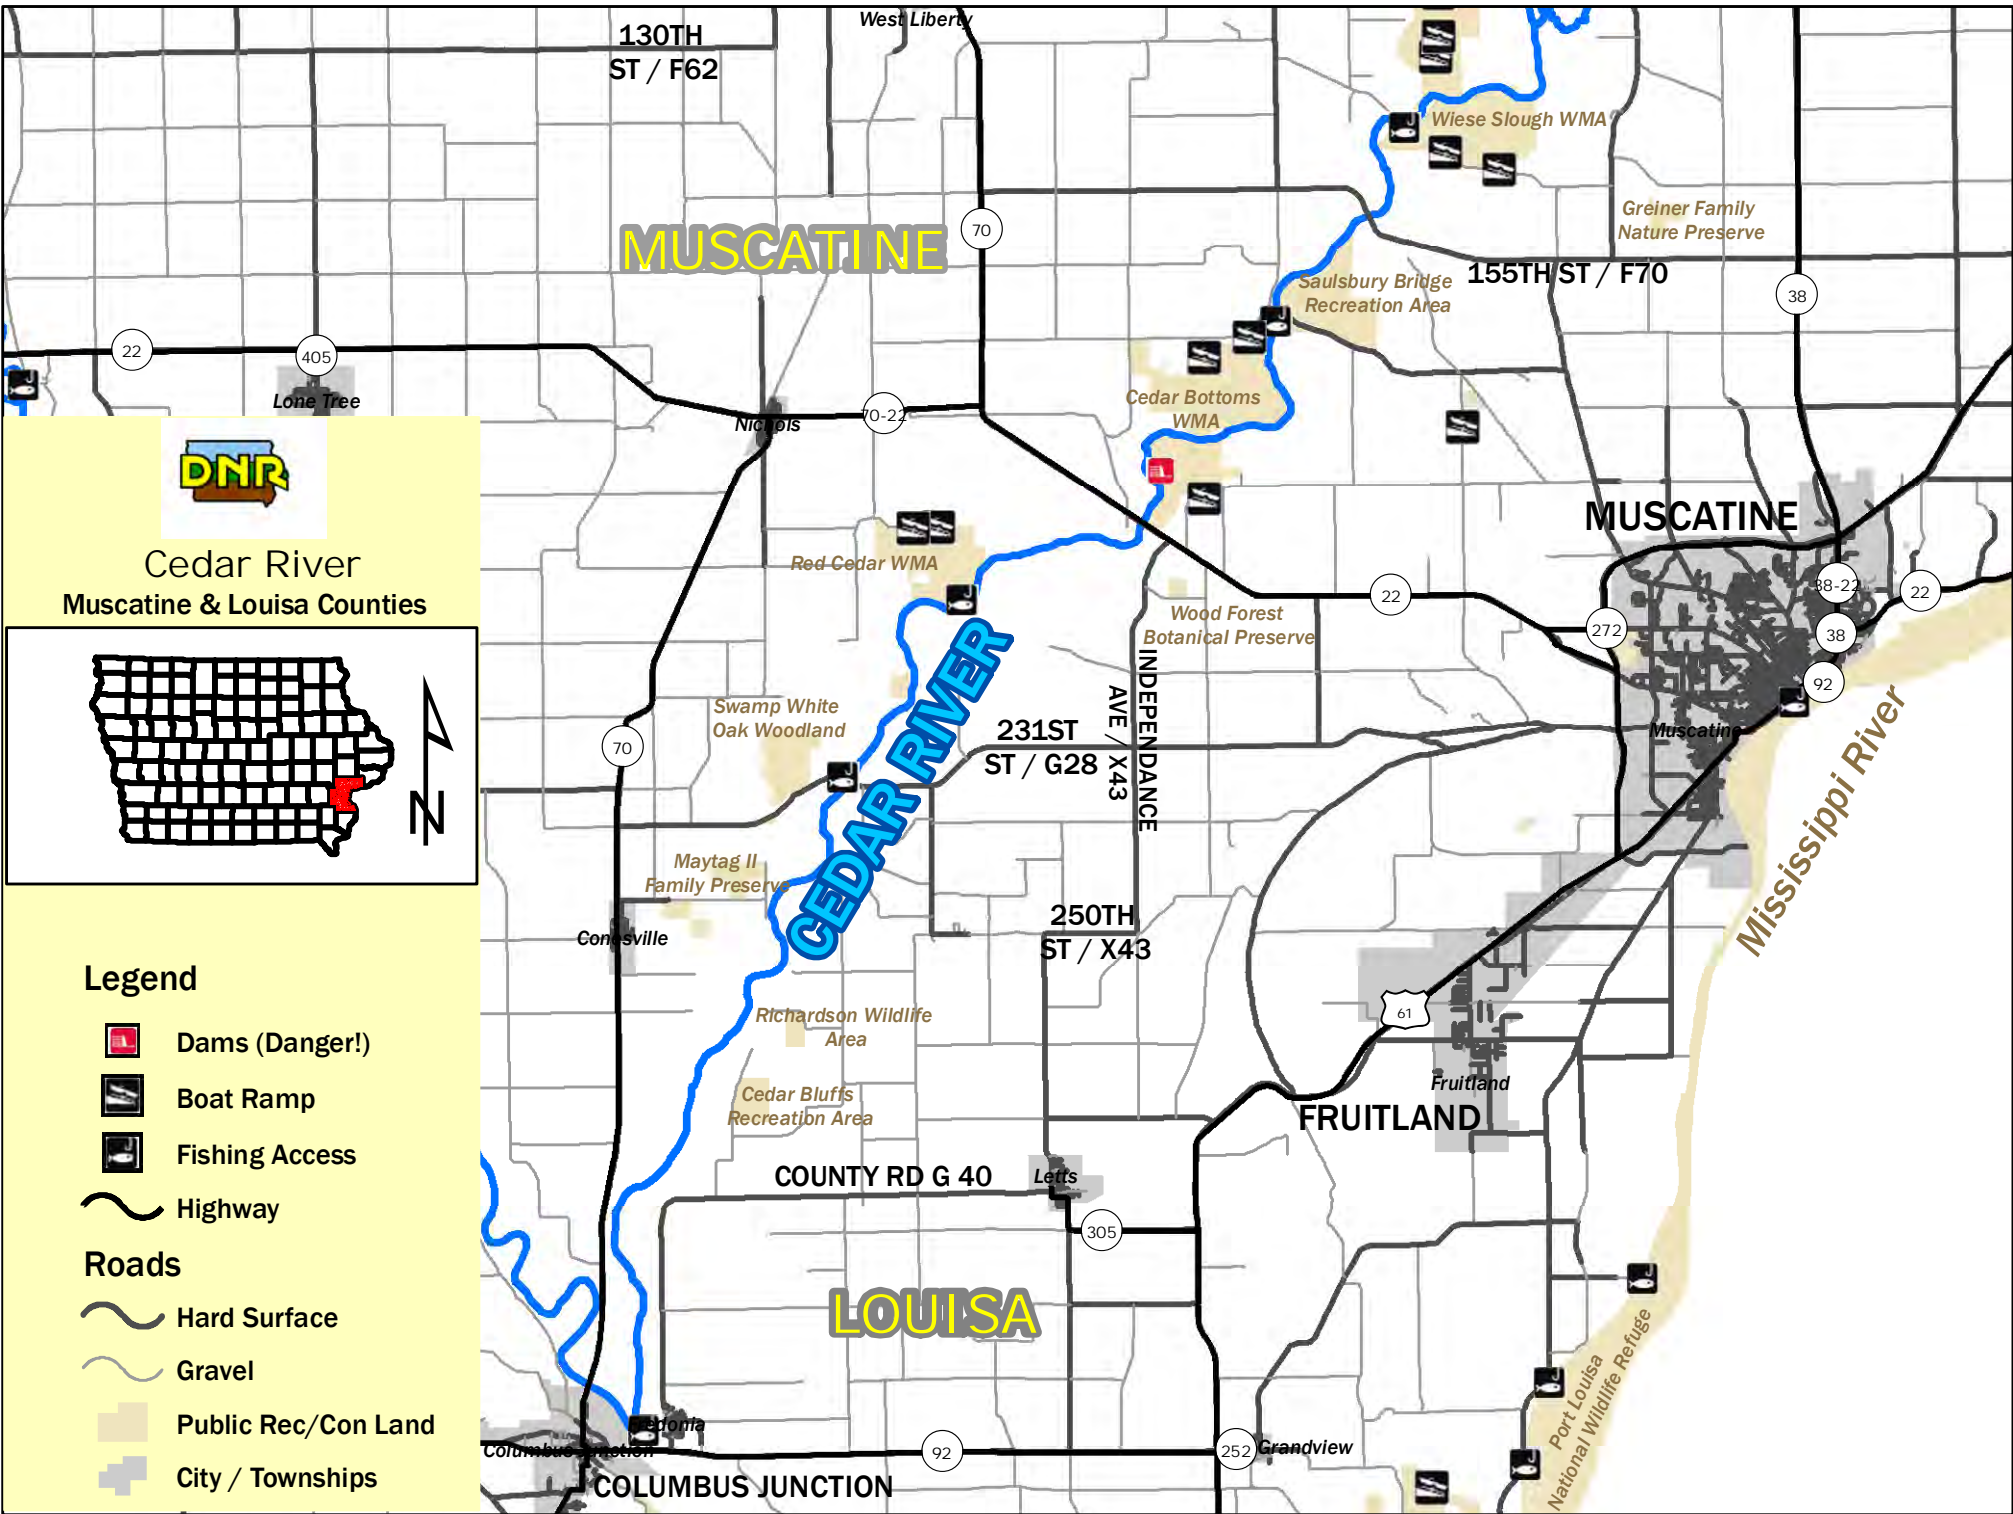

Cedar River
Linn, Cedar, & Muscatine Counties

Legend

-  Dams (Danger!)
-  Boat Ramp
-  Fishing Access
-  Highway
- Roads**
-  Hard Surface
-  Gravel
-  Public Rec/Con Land
-  City / Townships

Cedar River
Muscatine & Louisa Counties

Legend

-  Dams (Danger!)
-  Boat Ramp
-  Fishing Access
-  Highway
- Roads**
-  Hard Surface
-  Gravel
-  Public Rec/Con Land
-  City / Townships