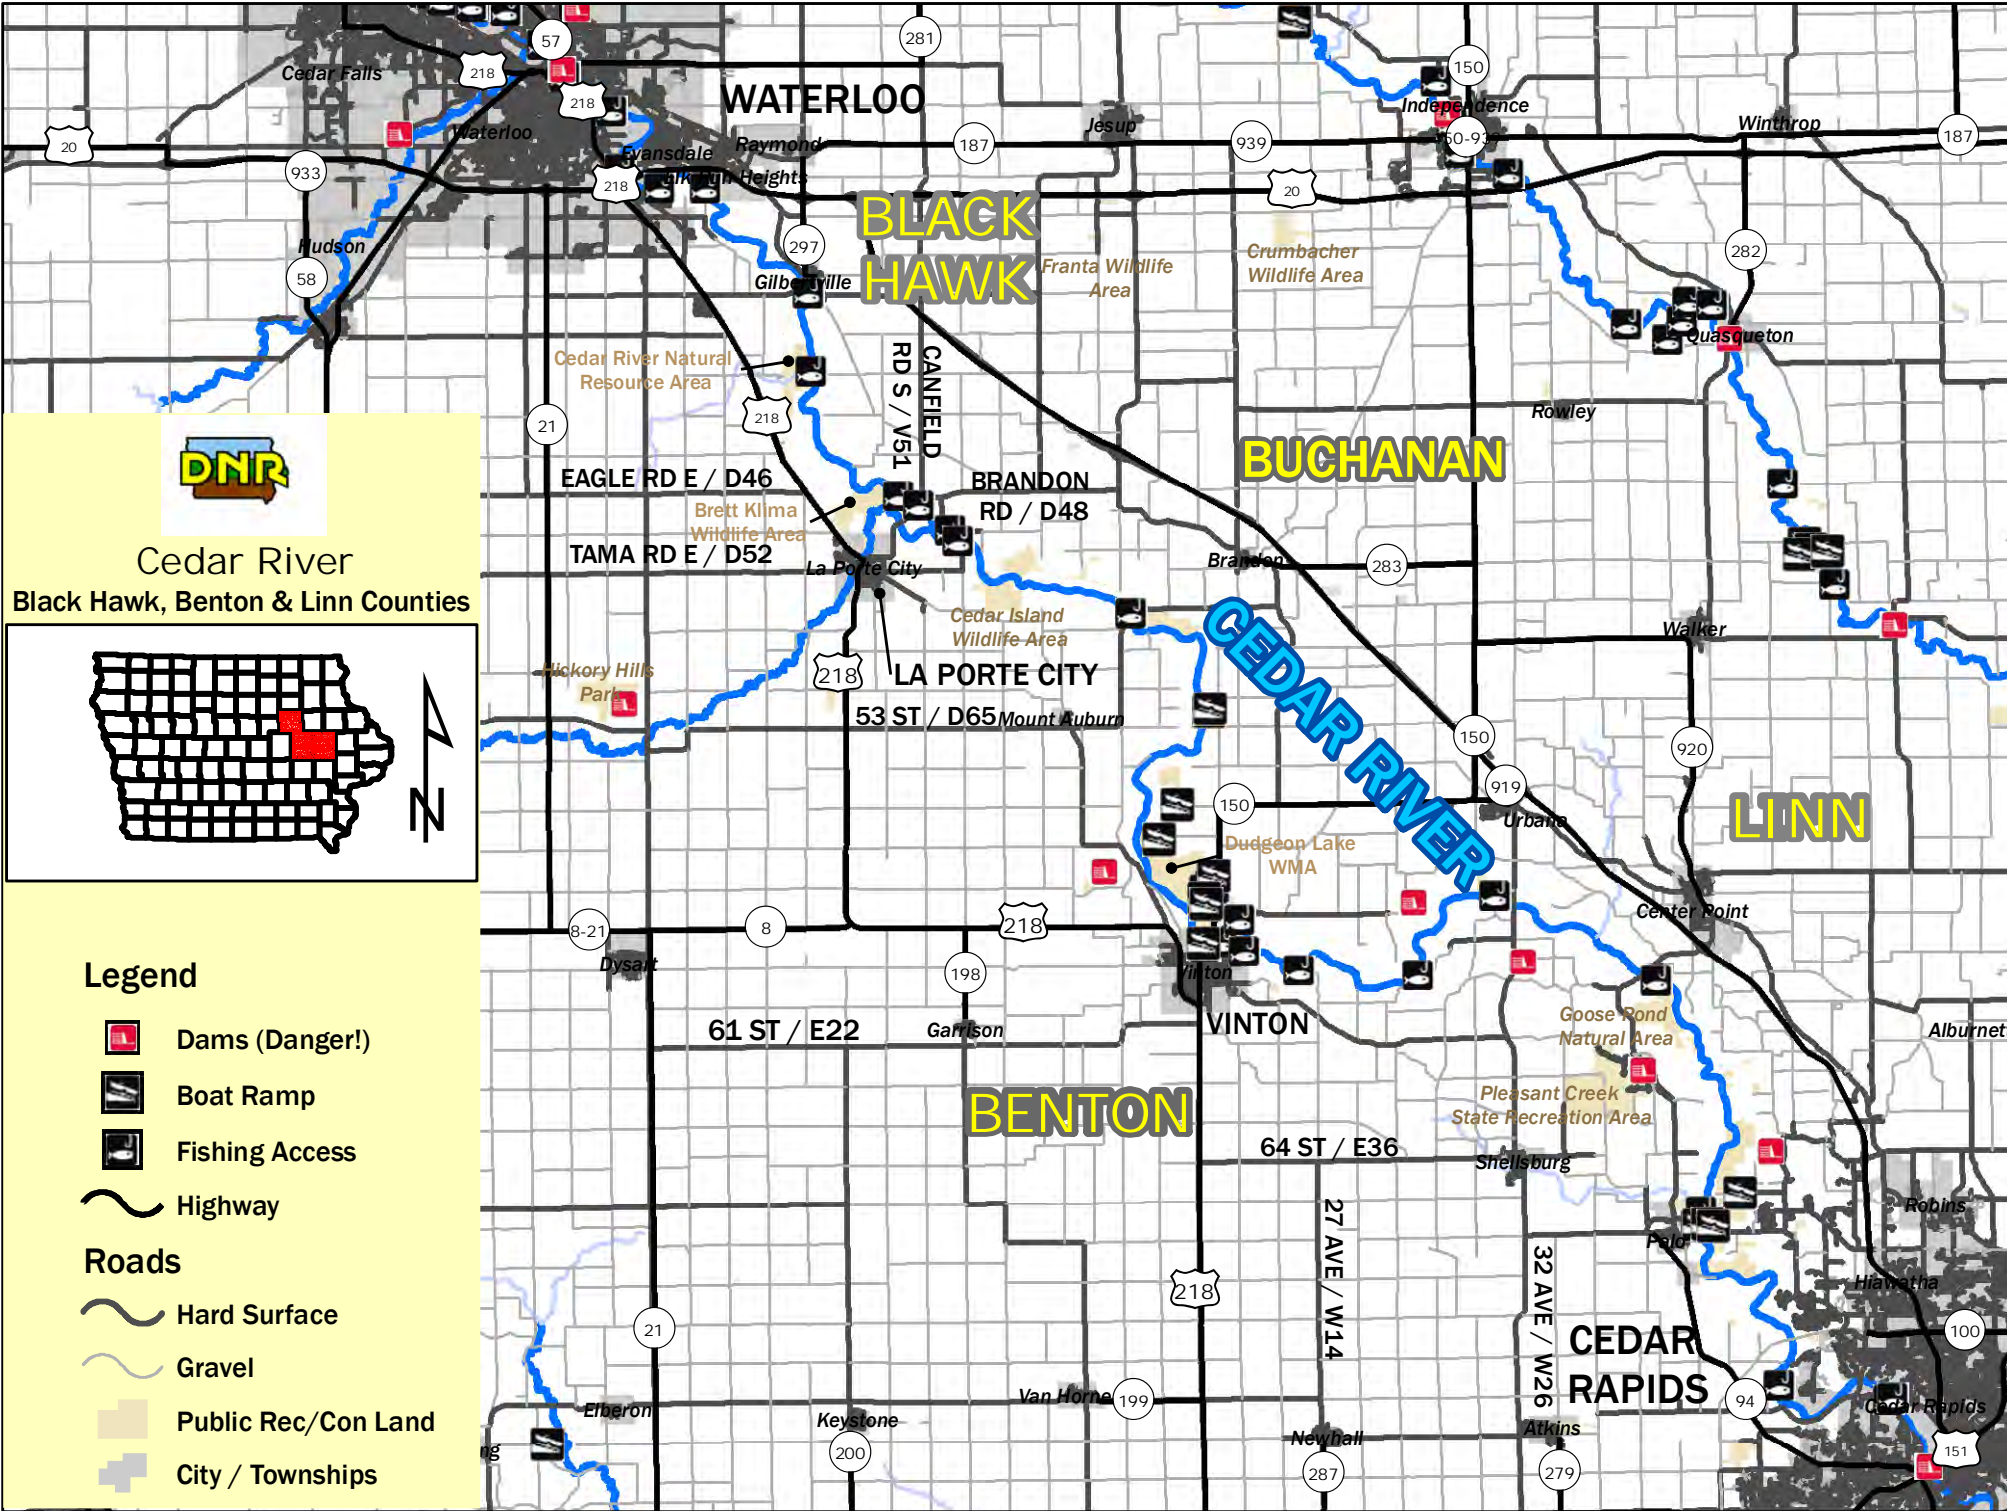

Cedar River  
Butler & Black Hawk County

Legend

- Dams (Danger!)
- Boat Ramp
- Fishing Access

Highway

Roads

- Hard Surface
- Gravel

- Public Rec/Con Land
- City / Townships

Cedar River  
Black Hawk, Benton & Linn Counties

- Legend**
-  Dams (Danger!)
  -  Boat Ramp
  -  Fishing Access
  -  Highway
  - Roads**
  -  Hard Surface
  -  Gravel
  -  Public Rec/Con Land
  -  City / Townships