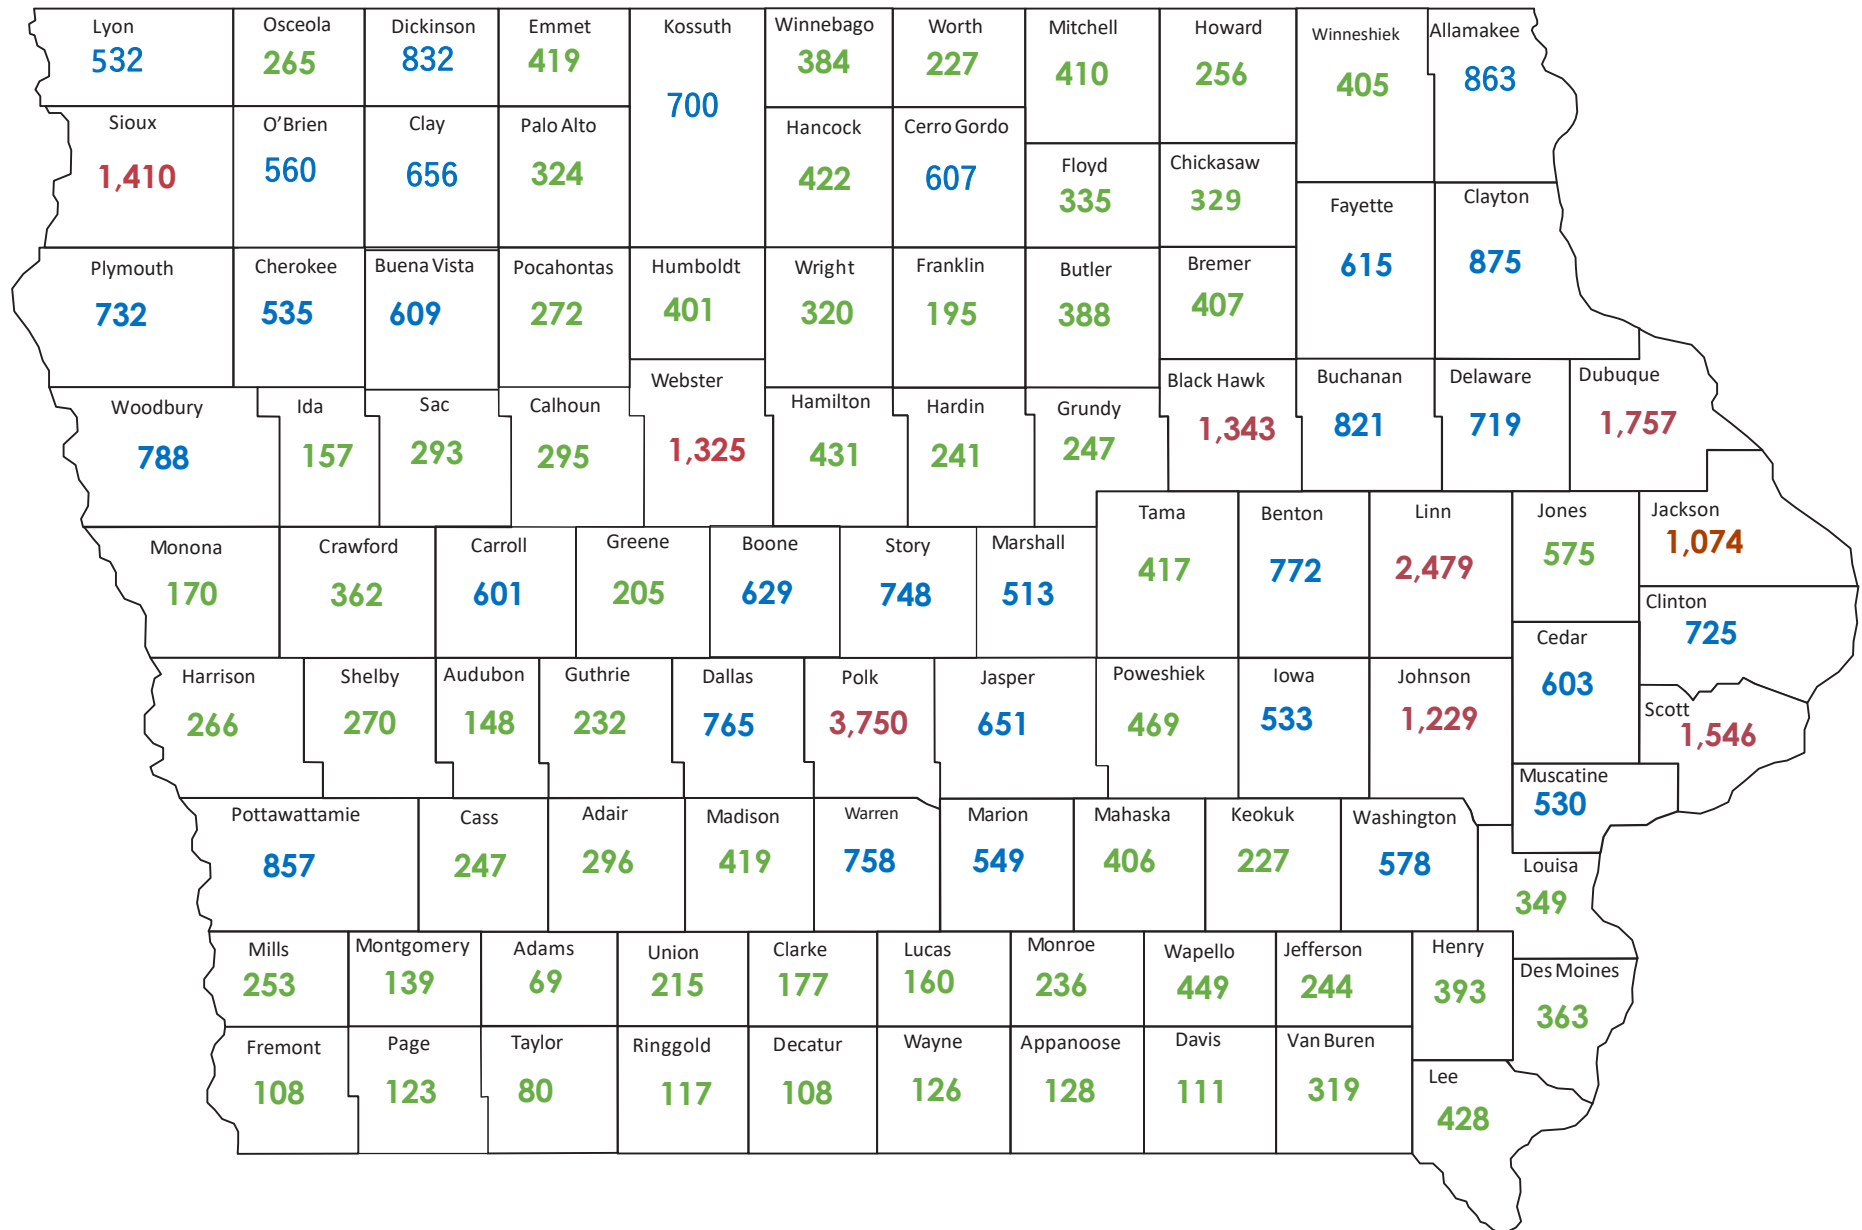

2018 OFF-HIGHWAY VEHICLE REGISTRATION NUMBERS BY COUNTY

0 - 499 Vehicles

500-999 Vehicles

Over 1,000 Vehicles