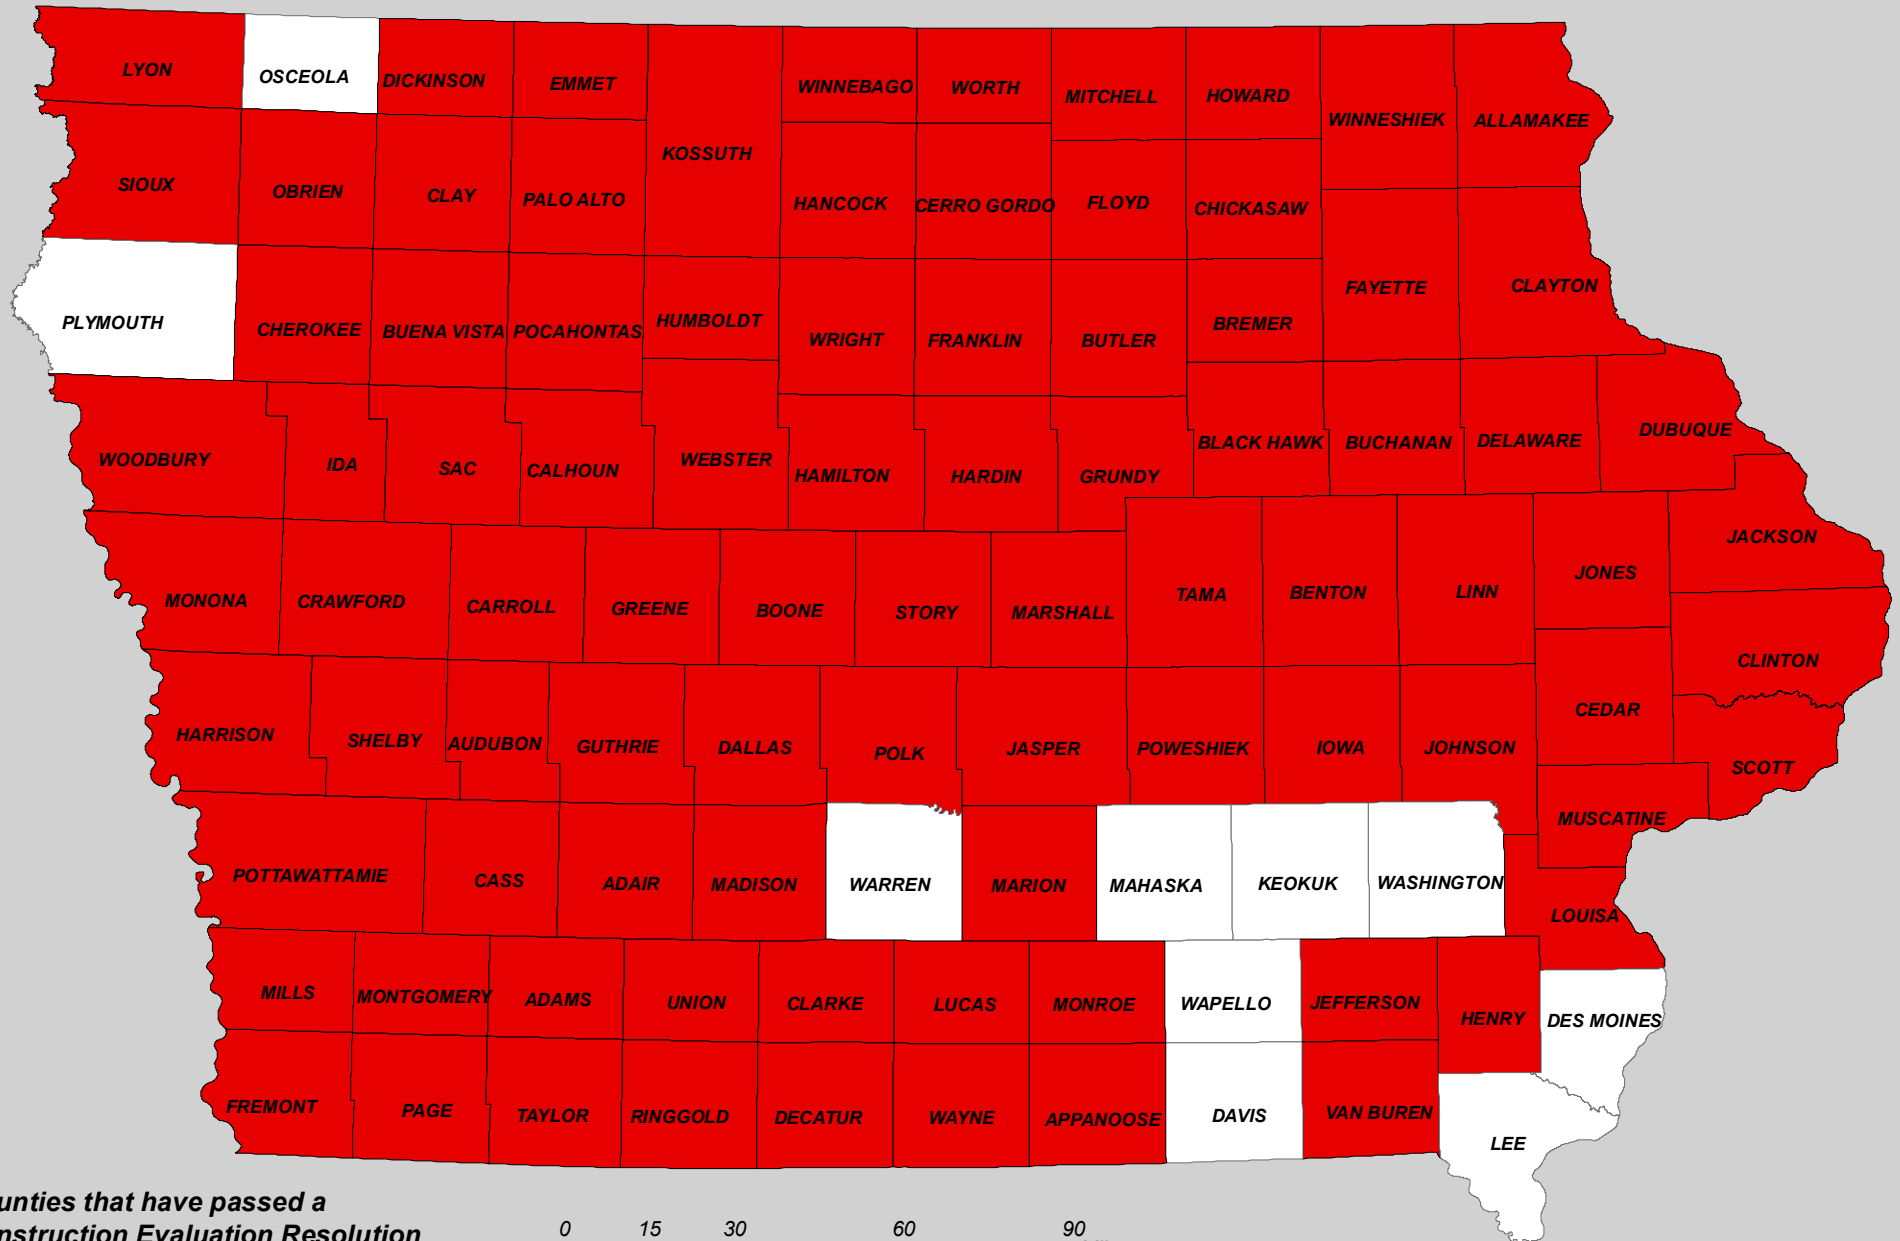

# Status of Construction Evaluation Resolutions by County

## February 15, 2021

Counties that have passed a Construction Evaluation Resolution

no  
 yes