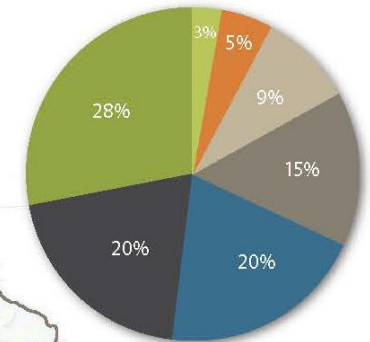

## REAP Fund Distribution

\$350,000 Conservation Education & 1% Administration

- Roadside Vegetation
- Historical Resource Development
- State Land Management
- City Parks & Open Space
- Soil & Water Enhancement
- County Conservation
- Open Space