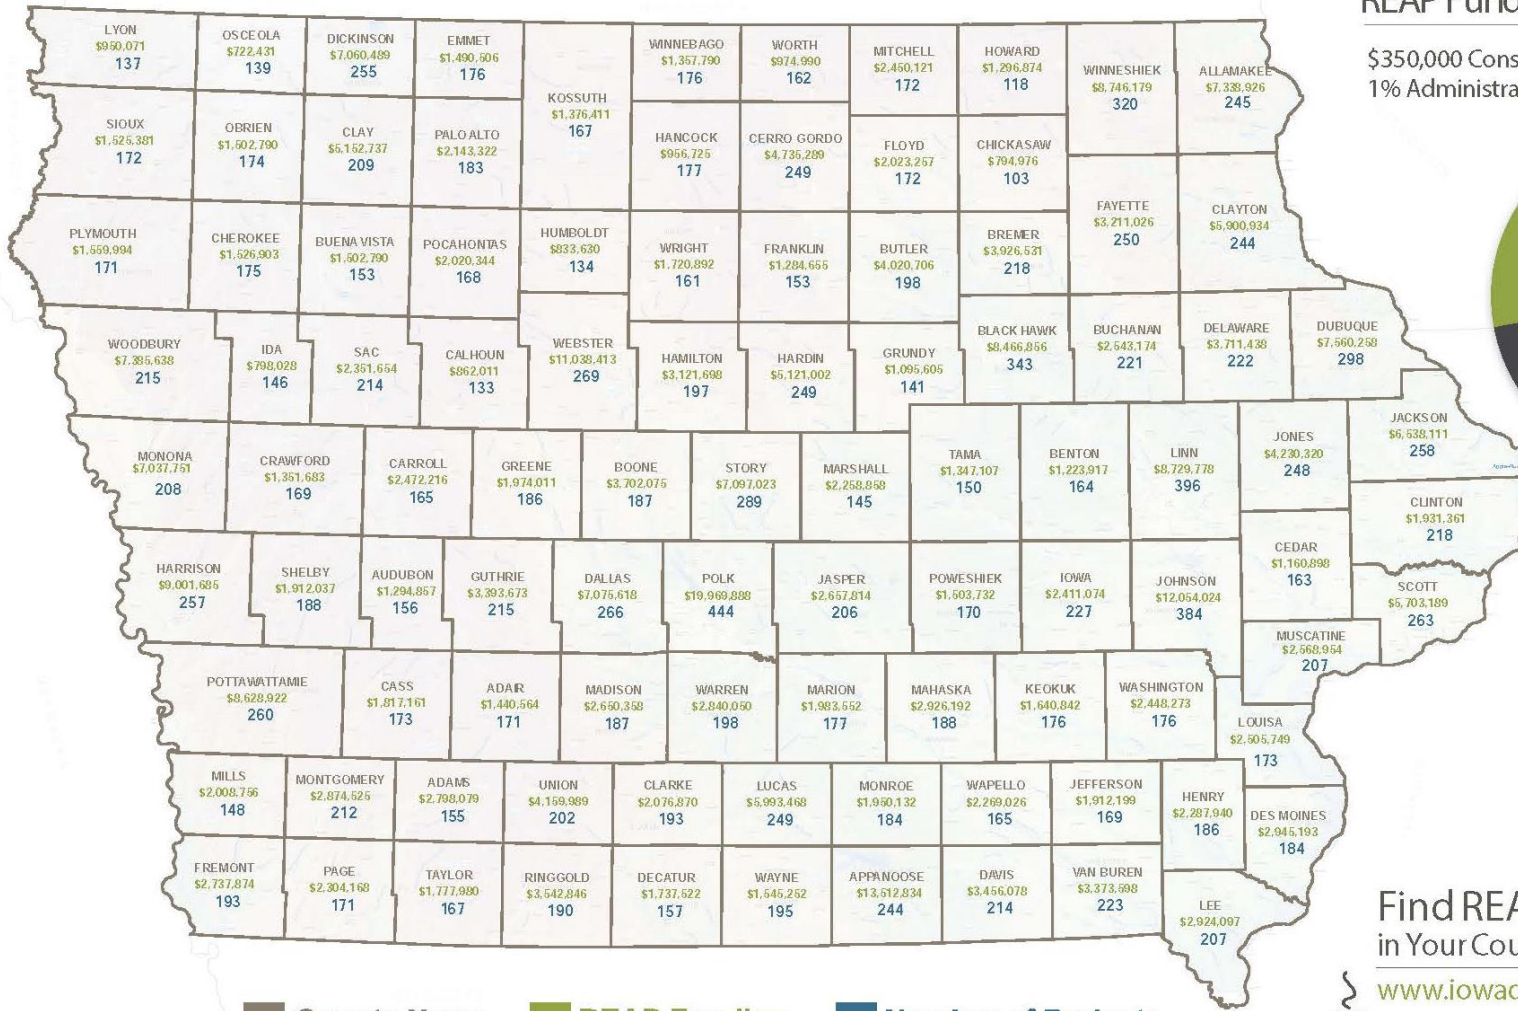

# Resource Enhancement and Protection

## REAP Fund Distribution

\$350,000 Conservation Education & 1% Administration

- Roadside Vegetation
- Historical Resource Development
- State Land Management
- City Parks & Open Space
- Soil & Water Enhancement
- County Conservation
- Open Space

Find REAP Projects in Your County by Visiting

[www.iowadnr.gov/Environment/REAP](http://www.iowadnr.gov/Environment/REAP)

For a detailed list of REAP expenditures by program in your county, please click on the link titled "List of County Expenditures" next to your county name.