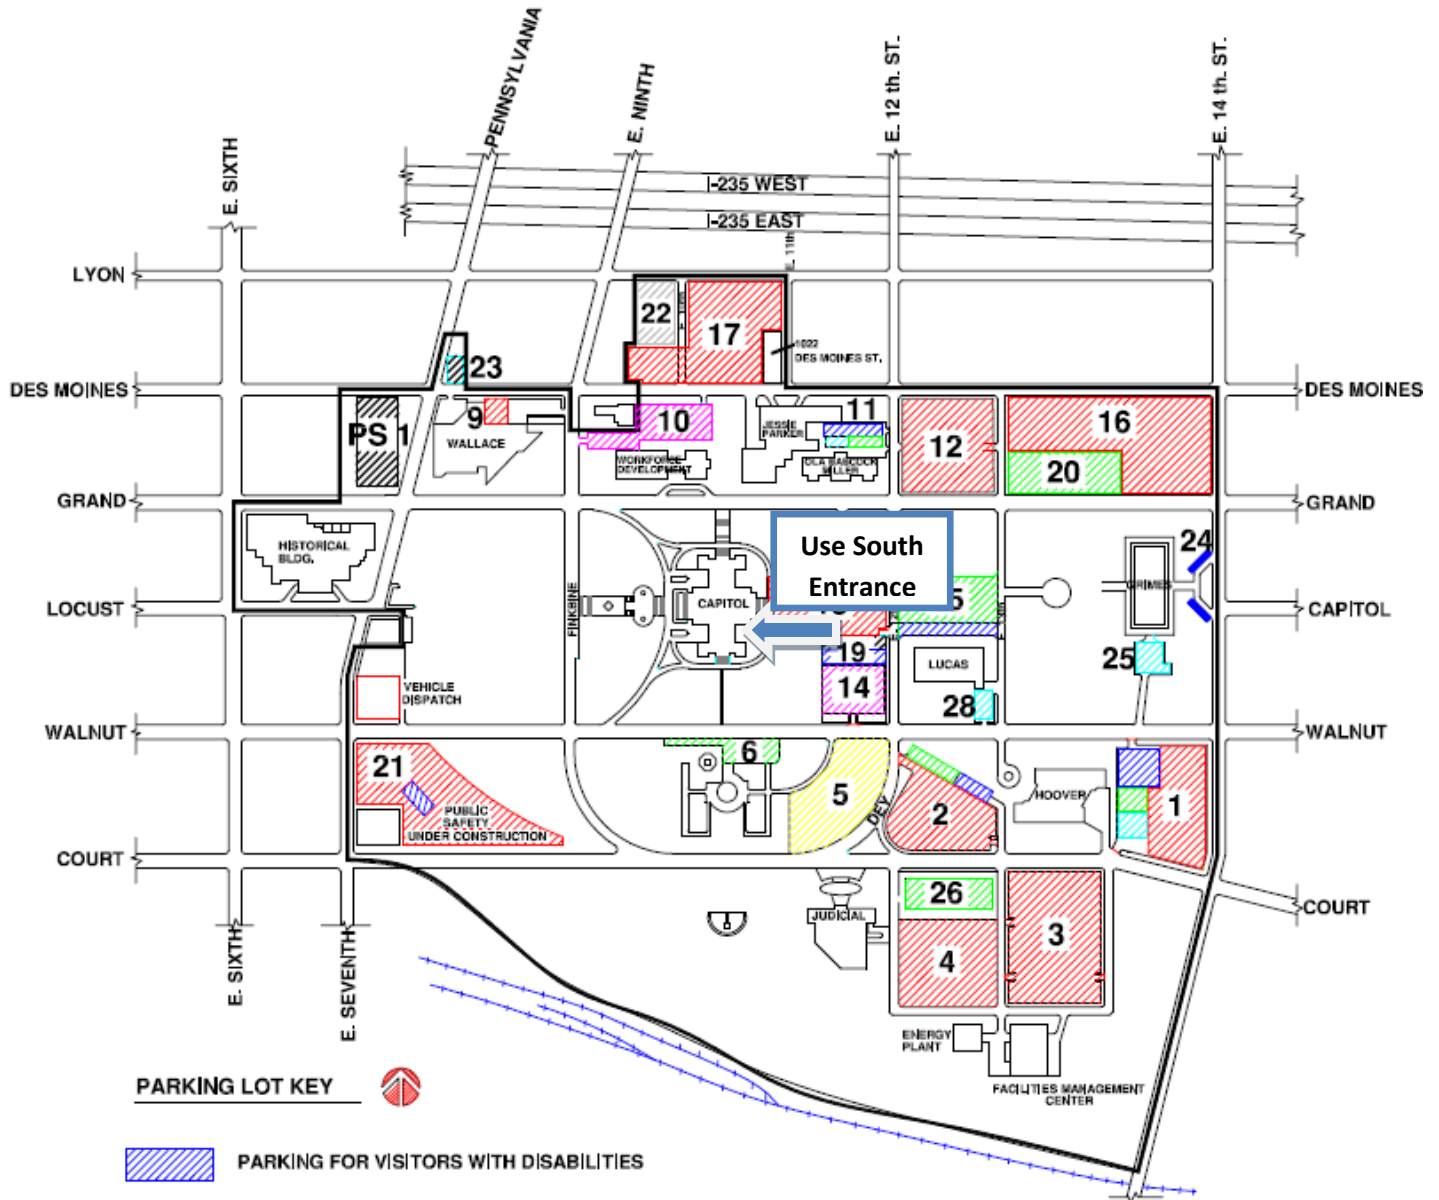

# IOWA CAPITOL COMPLEX PARKING MAP

**PARKING LOT KEY**

-  PARKING FOR VISITORS WITH DISABILITIES
-  VISITOR PARKING
-  VISITOR AND EMPLOYEE OVERFLOW PARKING
-  RESERVED / SERVICE PARKING
-  CONTRACTOR PARKING
-  EMPLOYEE ONLY
-  RESERVED EMPLOYEE
-  EMPLOYEE AND VISITOR PARKING

ADDITIONAL ACCESSIBLE PARKING IS ALSO LOCATED IN EMPLOYEE AND VISITOR LOTS.