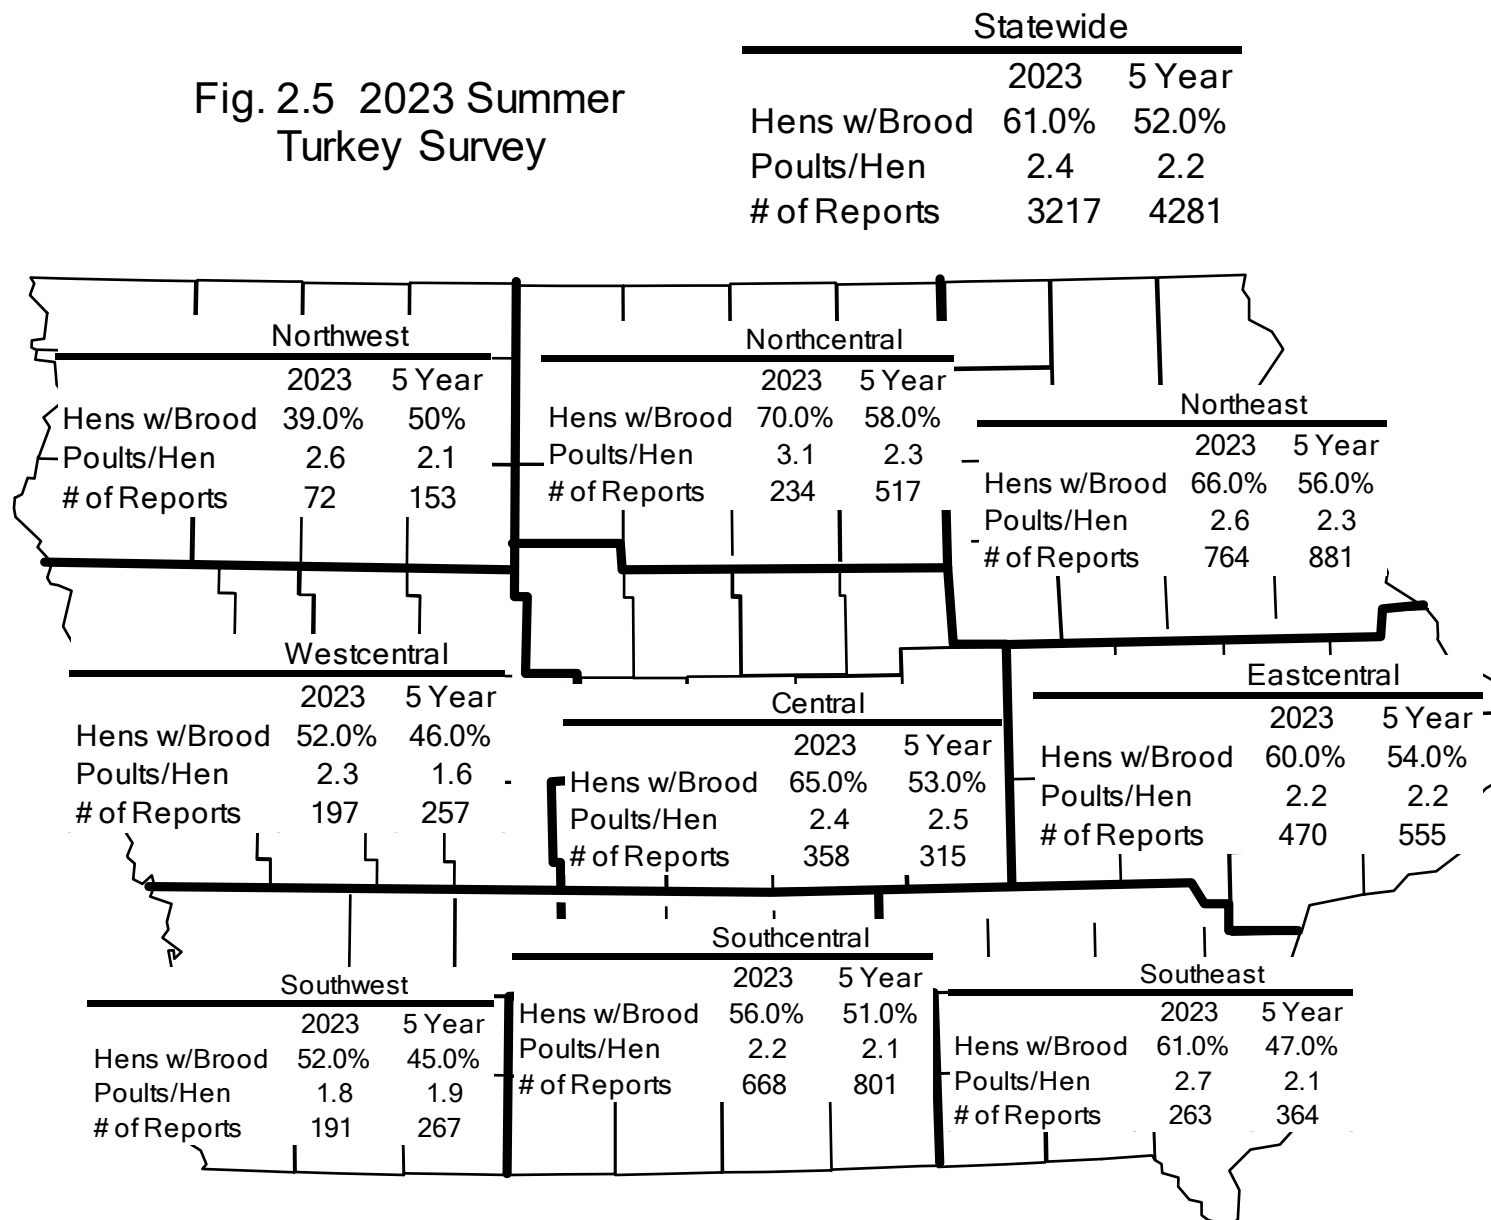

Fig. 2.5 2023 Summer Turkey Survey

Hens w/Brood = percent of successful hens observed with a brood.
 Poults/Hen = number poults observed per all hens.
 # of Reports = number times turkeys were observed by cooperators.