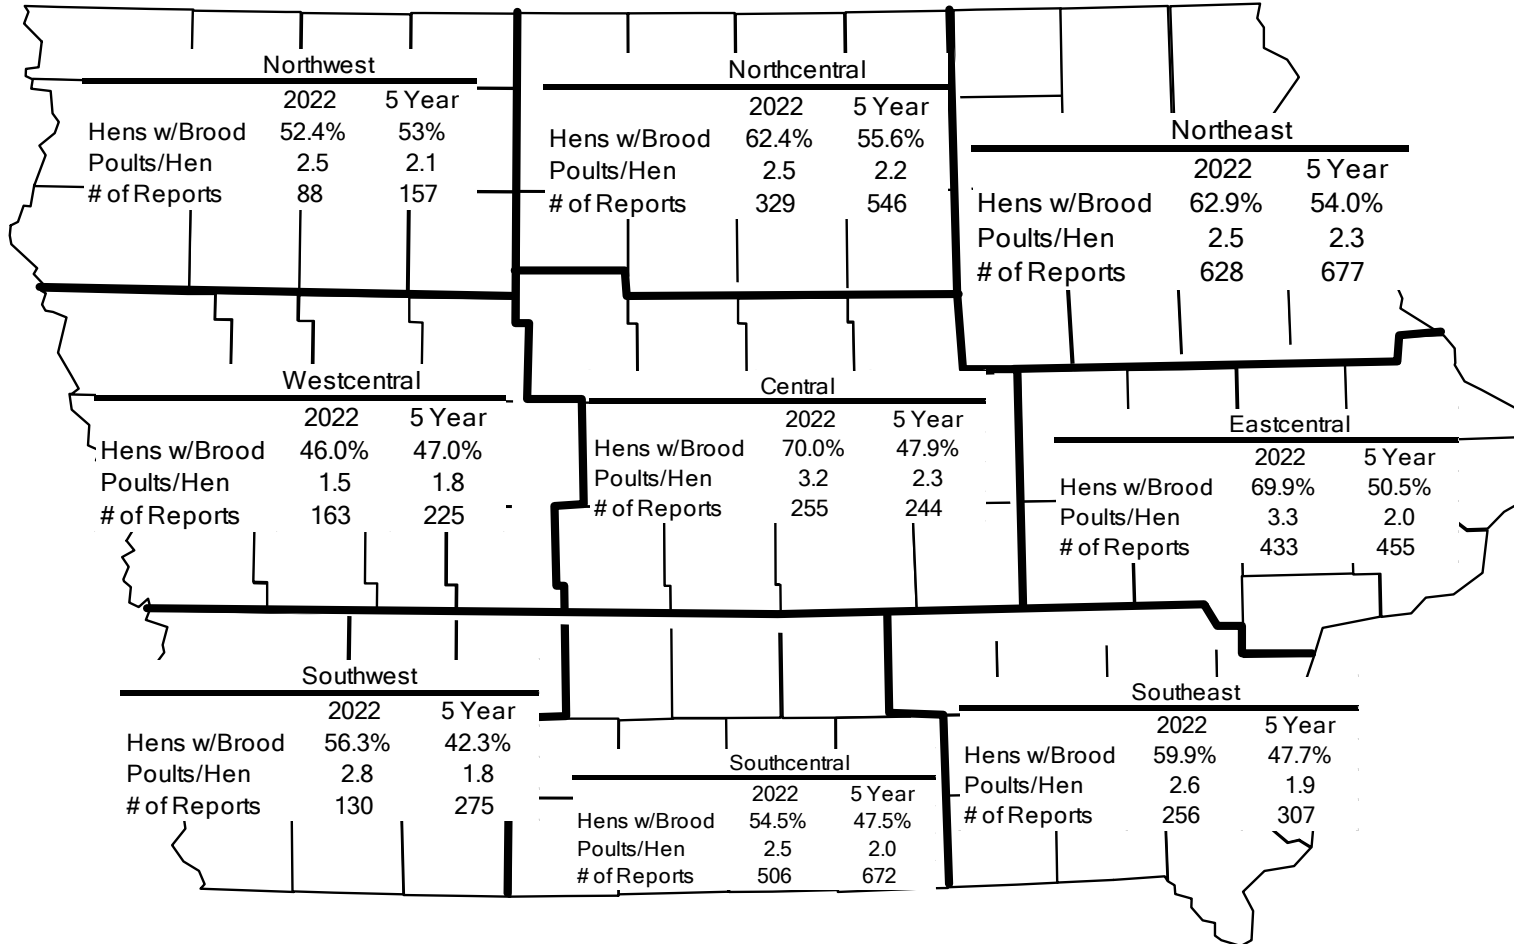

2022 Summer Turkey Survey

Statewide		
	2022	5 Year
Hens w/Brood	59.9%	50.4%
Poults/Hen	2.6	2.1
# of Reports	2788	3734

Hens w/Brood = percent of successful hens observed with a brood.
 Poults/Hen = number poults observed per all hens.
 # of Reports = number times turkeys were observed by cooperators.