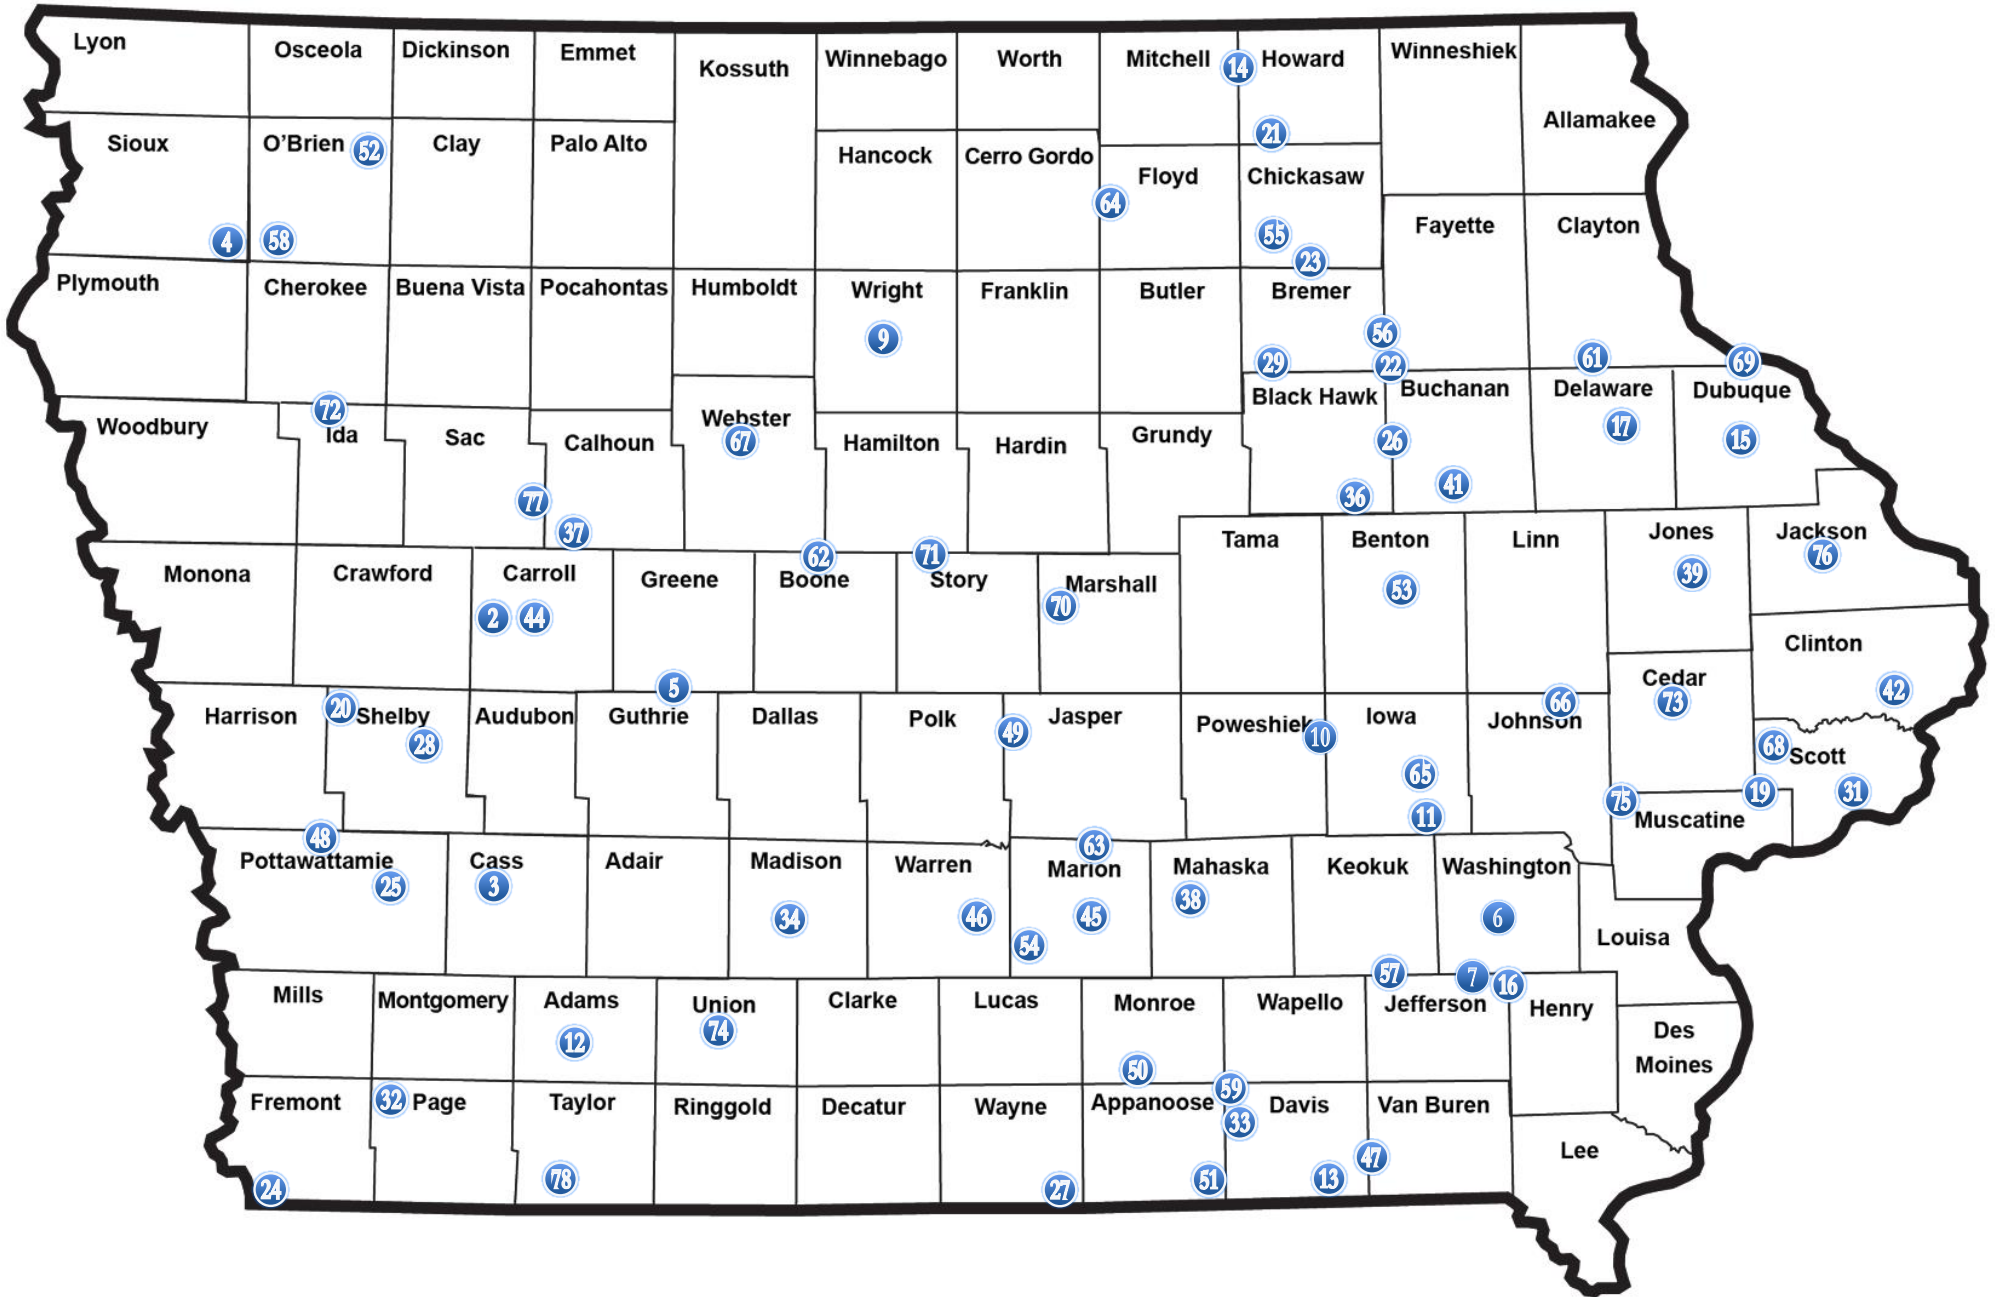

# 2017 HUSH Lockers

**Locker List Current as of 8/15/17  
Subject to change**

## 2017 HUSH Lockers

Locker Name	Map Number	City	County
Arcadia Meats	2	Arcadia	Winneshiek
Atlantic Locker Llc	3	Atlantic	Cass
Babcock Locker Inc.	4	Alton	Sioux
Bagley Locker	5	Bagley	Guthrie
Boyd's Sausage Co.	6	Washington	Washington
Brighton Locker	7	Brighton	Washington
Clarion Locker	9	Clarion	Wright
Community Locker	10	Victor	Iowa
Cook's Meat Locker	11	Parnell	Iowa
Corning Meat Processing	12	Corning	Adams
Country Cut Meats	13	Pulaski	Davis
County Line Locker	14	Riceville	Howard
Coyle Butchering	15	Epworth	Dubuque
Crawford Meat Plant Inc.	16	Wayland	Henry
Dan's Earlville Locker	17	Earlville	Delaware
Durant Locker	19	Durant	Cedar
Earling Locker	20	Earling	Shelby
Edgewood Locker	2	Edgewood	Clayton
Elma Locker and Grocery Inc.	21	Elma	Howard
Fairbank Locker	22	Fairbank	Buchanan
Frederika Locker Llc.	23	Frederika	Bremer
Hamburg Locker	24	Hamburg	Fremont
Hancock Frozen Foods	25	Hancock	Pottawattamie
Hanson Meat Processing and Sales Inc.	26	Jesup	Buchanan
Hilltop Custom Butcher Shop	27	Seymour	Wayne
Irwin Locker & Catering	28	Irwin	Shelby
Janesville Locker	29	Janesville	Bremer
Johnnie's Market Inc.	31	Davenport	Scott
Johnson Locker	32	Essex	Page
Kauffman's Custom Butchering	33	Bloomfield	Davis
Kirkpatrick Locker	34	Winterset	Madison
Kramer Sausage Co.	36	La Porte City	Black Hawk
Lake City Locker	37	Lake City	Calhoun
Leighton Processed Meats	38	Leighton	Mahaska
Lindley Locker	39	Center Junction	Jones
Mark's Locker	41	Rowley	Buchanan
Matthiesen's Deer Processing	42	Dewitt	Clinton
Mike's	44	Carroll	Carroll
Mikes' Meat	45	Knoxville	Marion
Milo Locker	46	Milo	Warren
Milton Locker	47	Milton	Van Buren
Minden Meat Market	48	Minden	Pottawattamie
Mingo Locker	49	Mingo	Jasper
Moravia Meat	50	Moravia	Appanoose