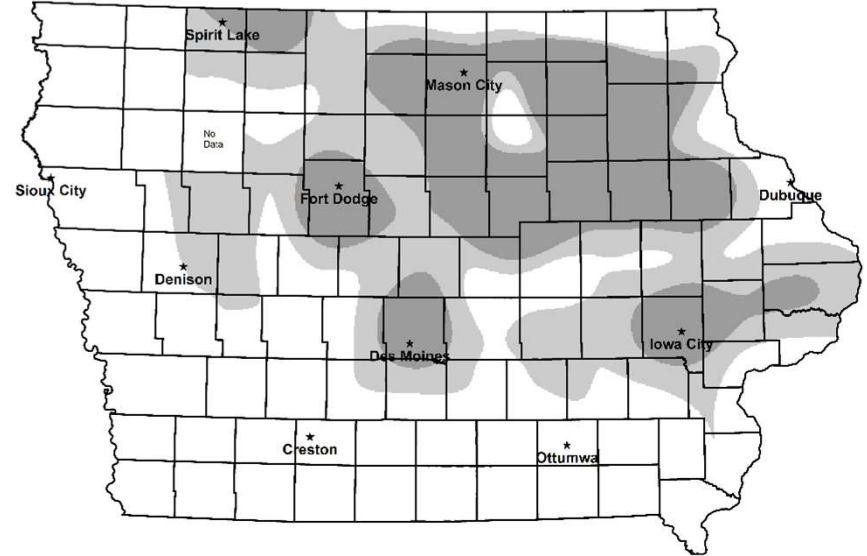

# 2020 GAME DISTRIBUTION

## GRAY PARTRIDGE

## COTTONTAIL

Iowa small game distribution maps. Counts represent generalized game abundance. There can be areas of low game abundance in regions with "high" counts and vice versa.