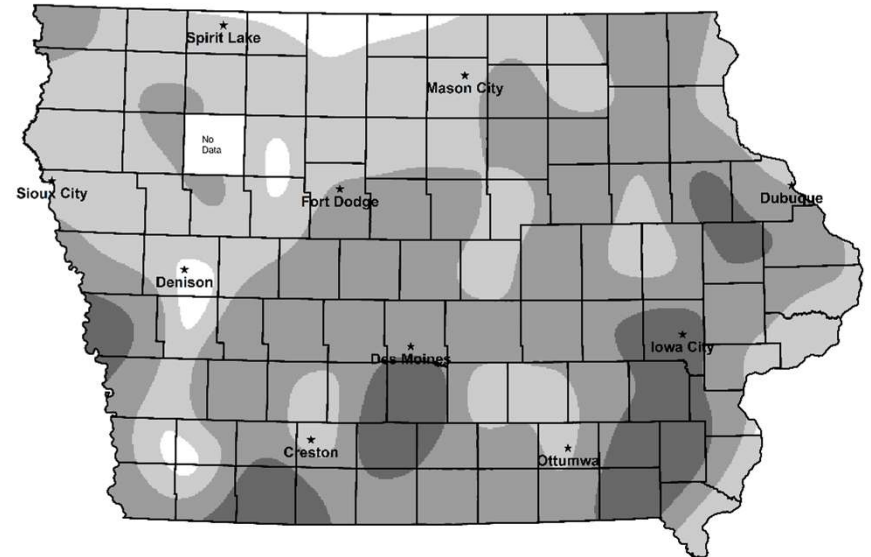

# 2020 GAME DISTRIBUTION

## PHEASANT

## GRAY PARTRIDGE

## COTTONTAIL

Iowa small game distribution maps. Counts represent generalized game abundance. There can be areas of low game abundance in regions with "high" counts and vice versa.