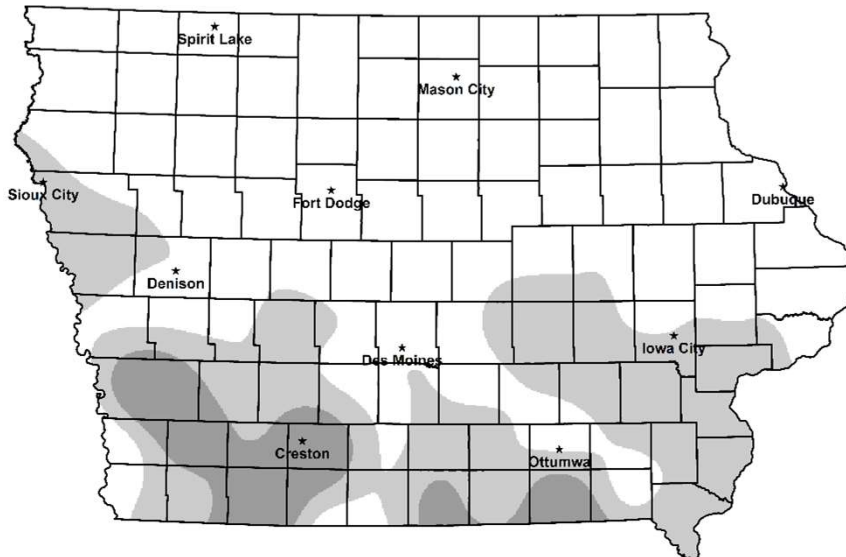

# 2020 GAME DISTRIBUTION

## GRAY PARTRIDGE

## COTTONTAIL

Iowa small game distribution maps. Counts represent generalized game abundance. There can be areas of low game abundance in regions with "high" counts and vice versa.