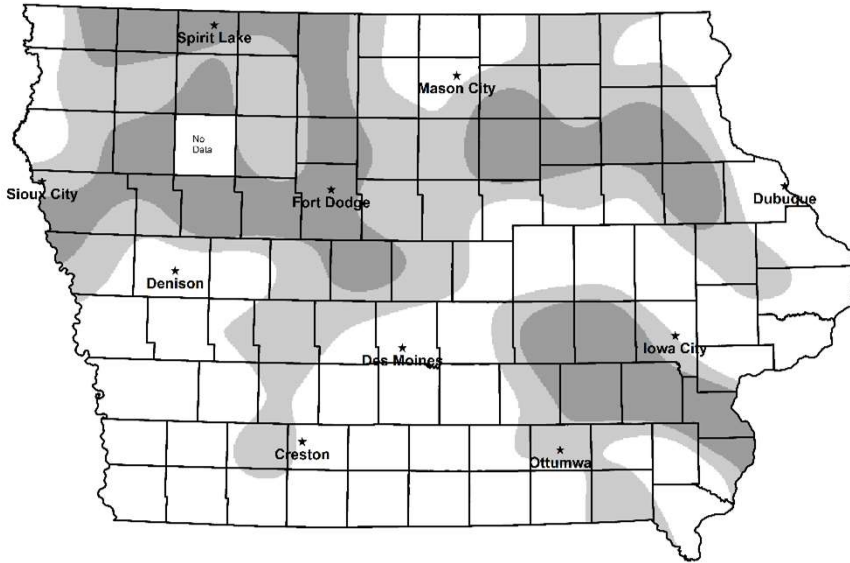

# 2020 GAME DISTRIBUTION

## GRAY PARTRIDGE

## COTTONTAIL

Iowa small game distribution maps. Counts represent generalized game abundance. There can be areas of low game abundance in regions with "high" counts and vice versa.