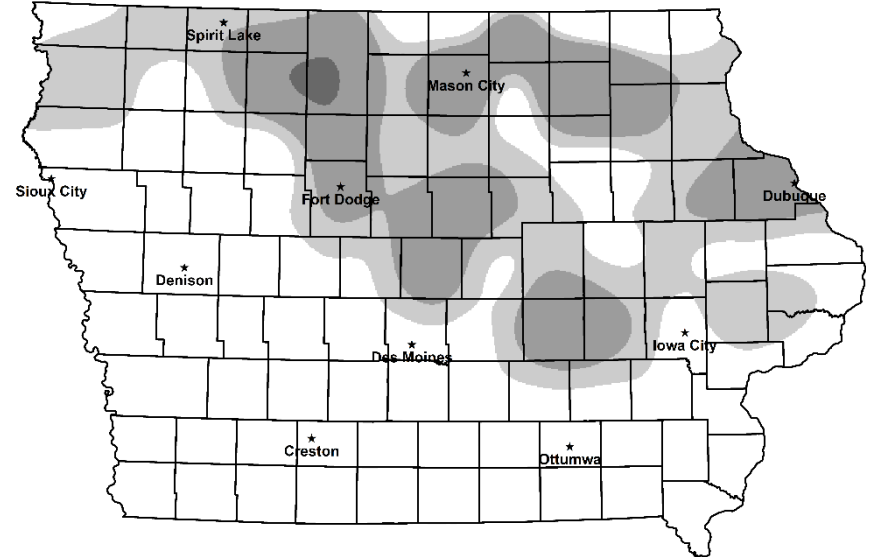

2022 GAME DISTRIBUTION

PHEASANT

GRAY PARTRIDGE

QUAIL

COTTONTAIL

Iowa small game distribution maps. Counts represent generalized game abundance. There can be areas of low game abundance in regions with "high" counts and vice versa.