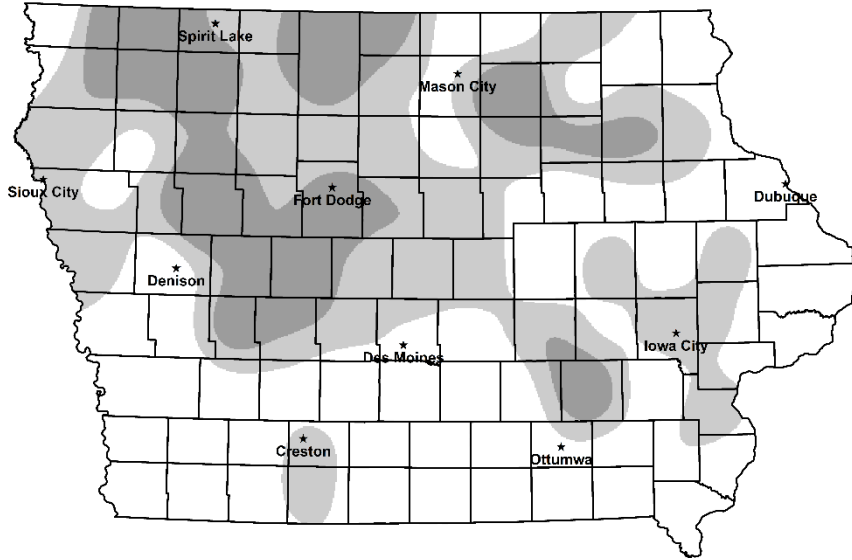

2022 GAME DISTRIBUTION

PHEASANT

GRAY PARTRIDGE

QUAIL

COTTONTAIL

Iowa small game distribution maps. Counts represent generalized game abundance. There can be areas of low game abundance in regions with "high" counts and vice versa.