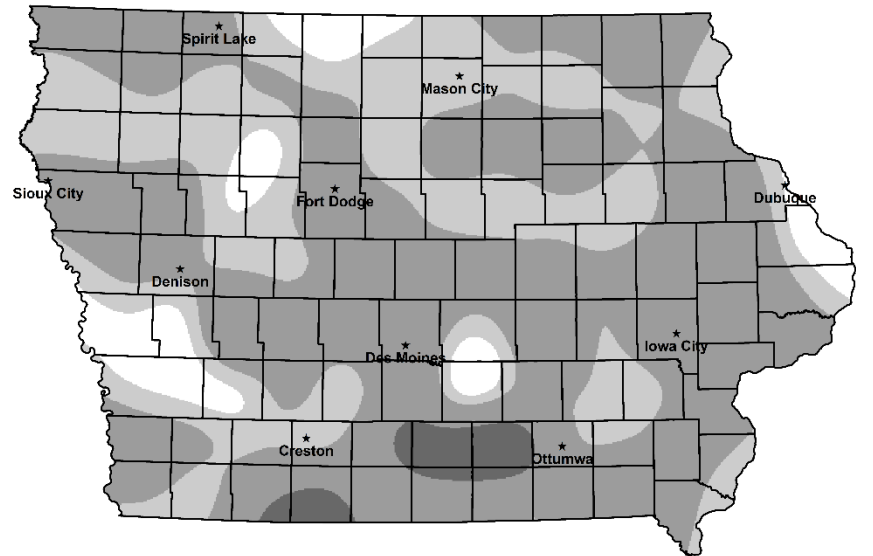

2022 GAME DISTRIBUTION

PHEASANT

GRAY PARTRIDGE

QUAIL

COTTONTAIL

Iowa small game distribution maps. Counts represent generalized game abundance. There can be areas of low game abundance in regions with "high" counts and vice versa.