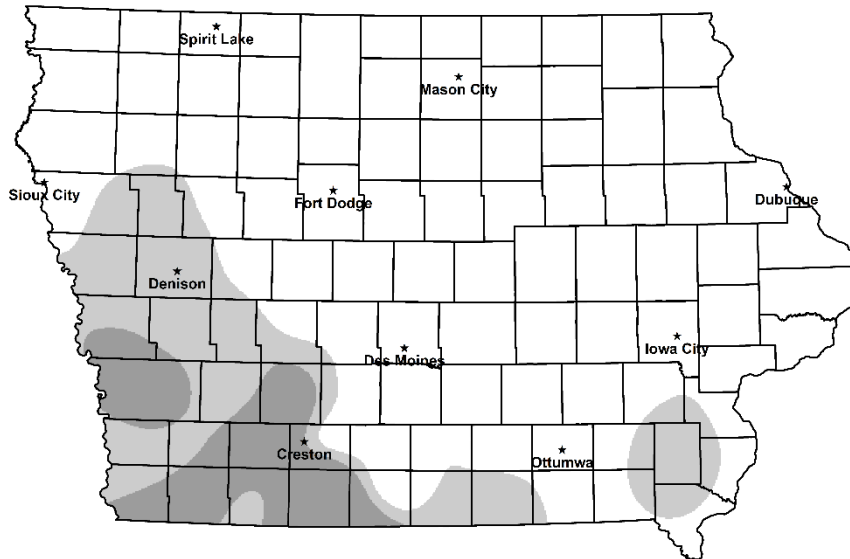

2022 GAME DISTRIBUTION

PHEASANT

GRAY PARTRIDGE

QUAIL

COTTONTAIL

Iowa small game distribution maps. Counts represent generalized game abundance. There can be areas of low game abundance in regions with "high" counts and vice versa.