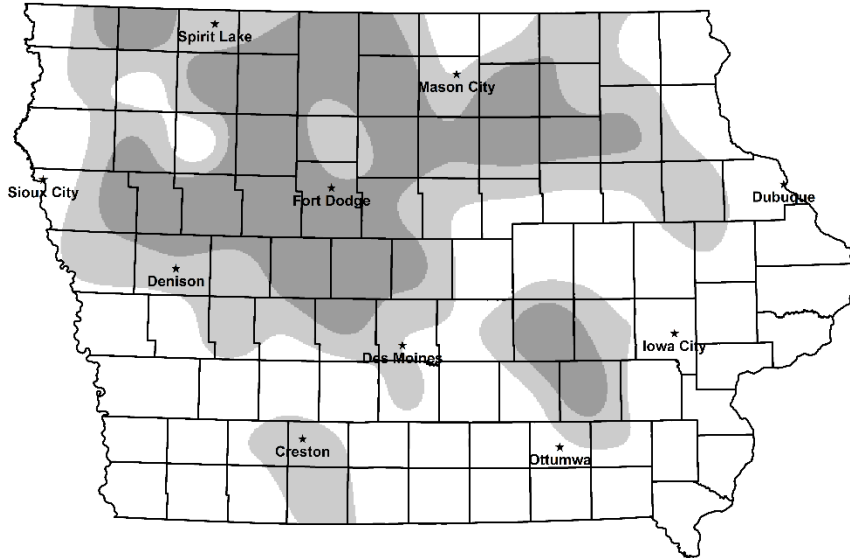

2021 GAME DISTRIBUTION

PHEASANT

GRAY PARTRIDGE

QUAIL

COTTONTAIL

Iowa small game distribution maps. Counts represent generalized game abundance. There can be areas of low game abundance in regions with "high" counts and vice versa.