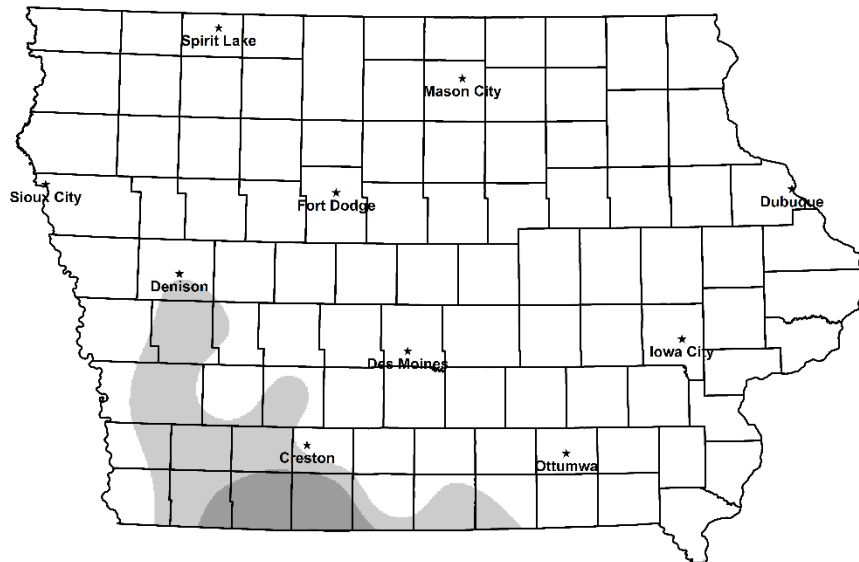

2021 GAME DISTRIBUTION

PHEASANT

GRAY PARTRIDGE

QUAIL

COTTONTAIL

Iowa small game distribution maps. Counts represent generalized game abundance. There can be areas of low game abundance in regions with "high" counts and vice versa.