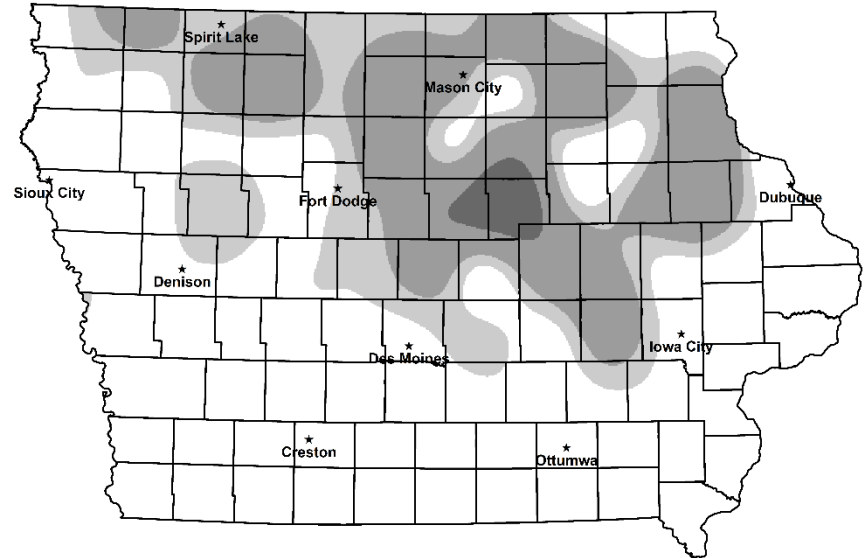

2021 GAME DISTRIBUTION

PHEASANT

GRAY PARTRIDGE

QUAIL

COTTONTAIL

Iowa small game distribution maps. Counts represent generalized game abundance. There can be areas of low game abundance in regions with "high" counts and vice versa.