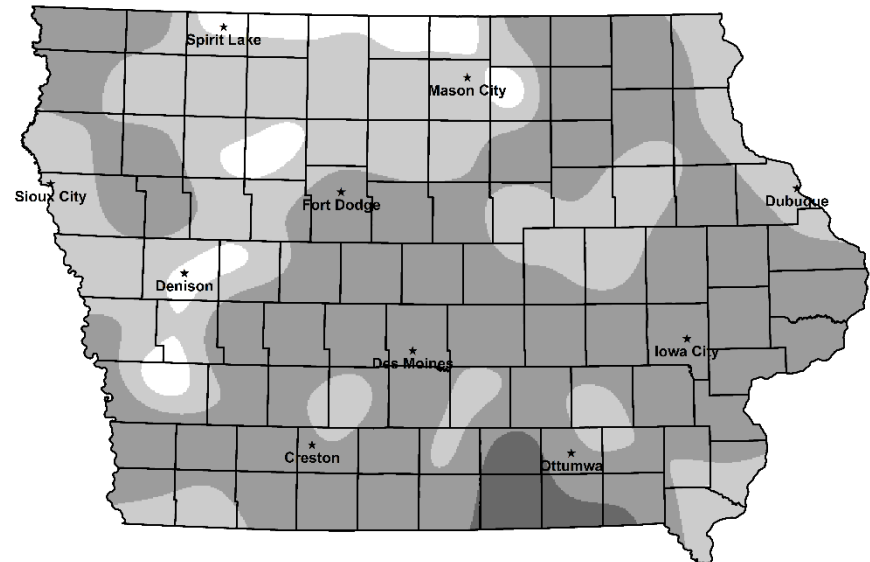

2021 GAME DISTRIBUTION

PHEASANT

GRAY PARTRIDGE

QUAIL

COTTONTAIL

Iowa small game distribution maps. Counts represent generalized game abundance. There can be areas of low game abundance in regions with "high" counts and vice versa.