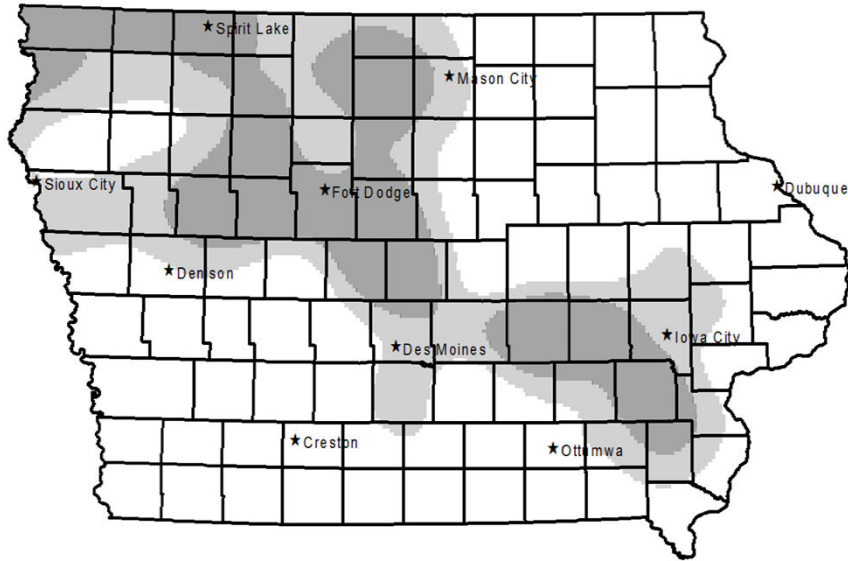

2016 GAME DISTRIBUTION

PHEASANT

GRAY PARTRIDGE

QUAIL

COTTONTAIL

Iowa small game distribution maps. Counts represent generalized game abundance. There can be areas of low game abundance in regions with "high" counts and vice versa.