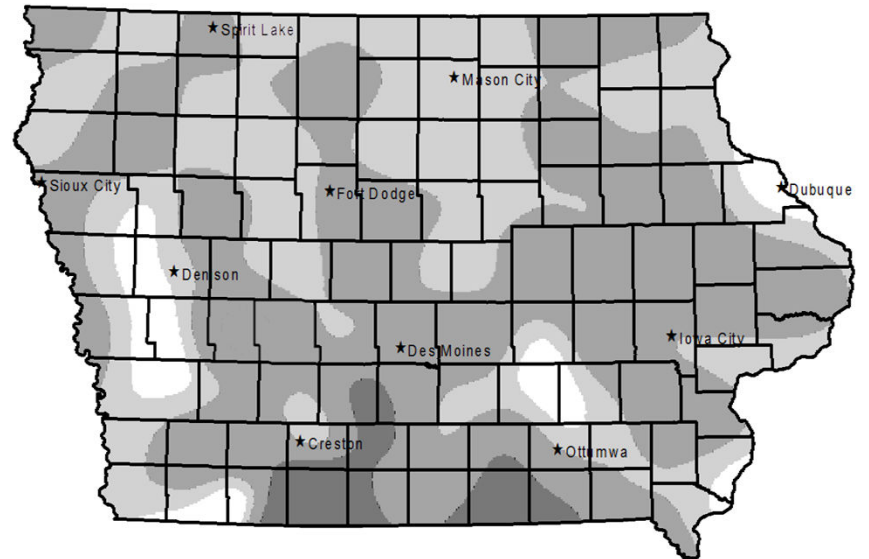

2016 GAME DISTRIBUTION

PHEASANT

GRAY PARTRIDGE

QUAIL

COTTONTAIL

Iowa small game distribution maps. Counts represent generalized game abundance. There can be areas of low game abundance in regions with "high" counts and vice versa.