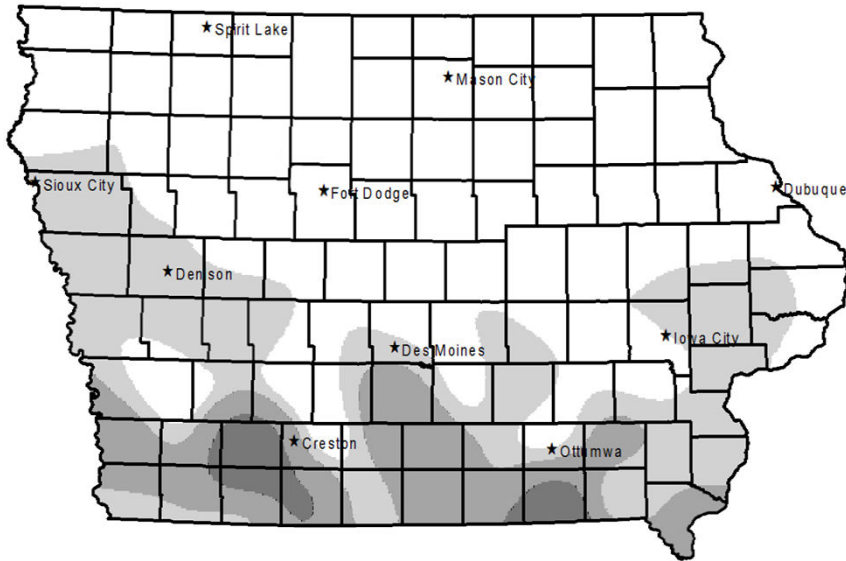

2016 GAME DISTRIBUTION

PHEASANT

GRAY PARTRIDGE

QUAIL

COTTONTAIL

Iowa small game distribution maps. Counts represent generalized game abundance. There can be areas of low game abundance in regions with "high" counts and vice versa.