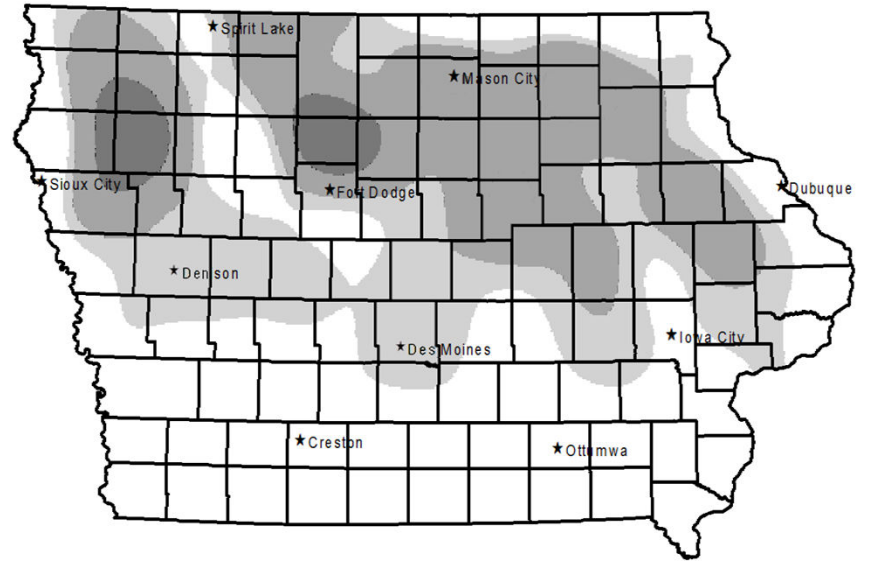

2016 GAME DISTRIBUTION

PHEASANT

GRAY PARTRIDGE

QUAIL

COTTONTAIL

Iowa small game distribution maps. Counts represent generalized game abundance. There can be areas of low game abundance in regions with "high" counts and vice versa.