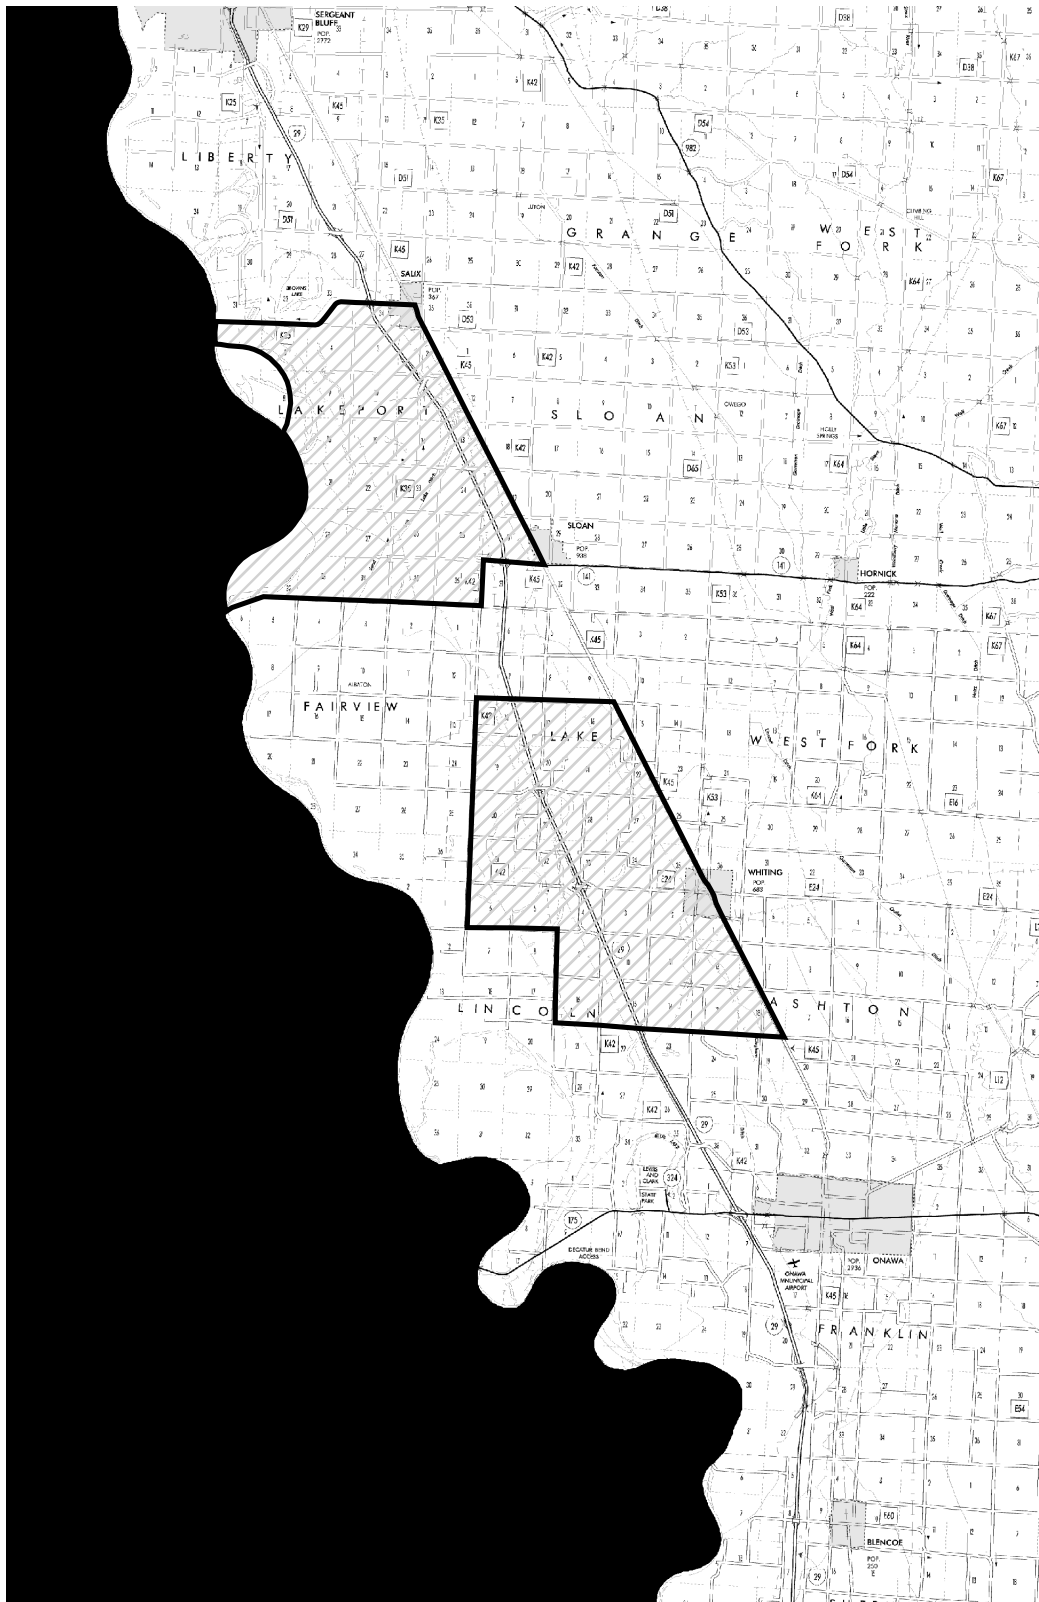

MONONA-WOODBURY COUNTIES CLOSED AREA

Canada Goose Closed Area No. 9

The area that is cross-hatched is closed to Canada goose hunting, including the right-of-way of all boundary roads. The west boundary is the Iowa - Nebraska border.