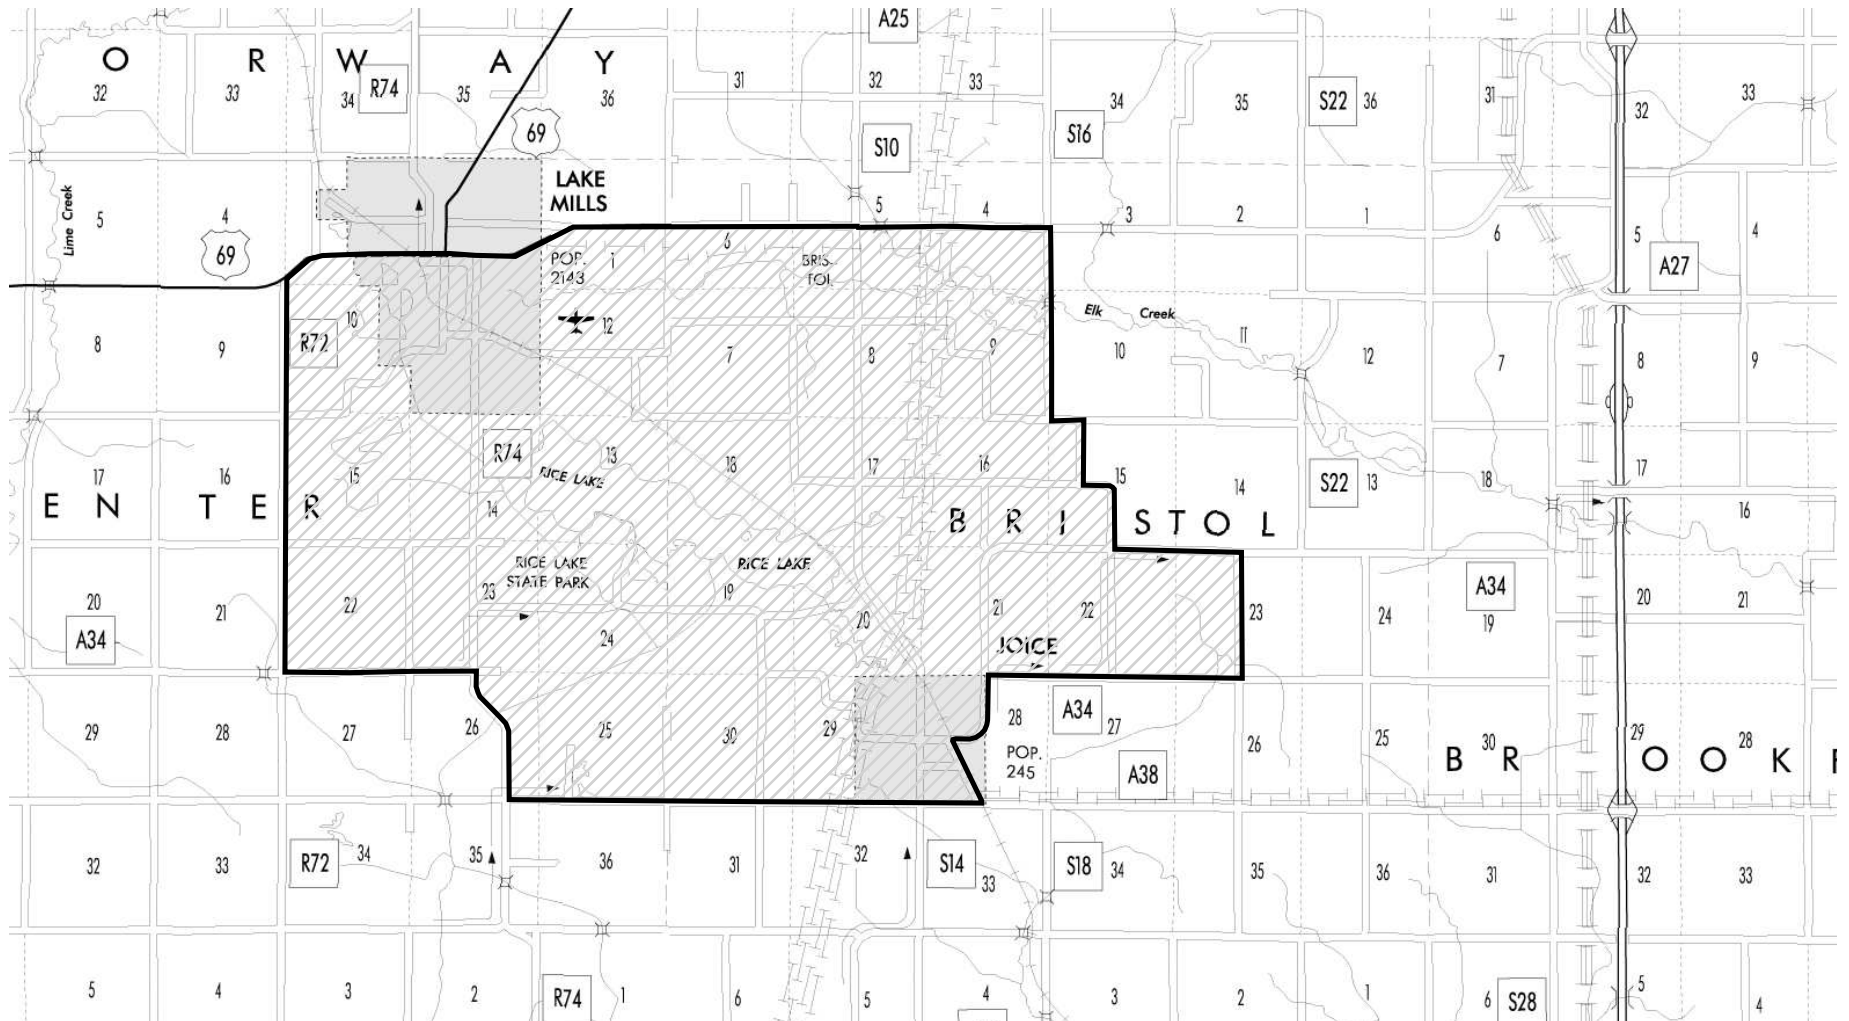

WORTH-WINNEBAGO COUNTIES CLOSED AREA

Canada Goose Closed Area No. 4

The area that is cross-hatched is closed to Canada goose hunting, including the road right-of-way of county roads A38, R72, S10 and A34 and state highways 69 and 105.