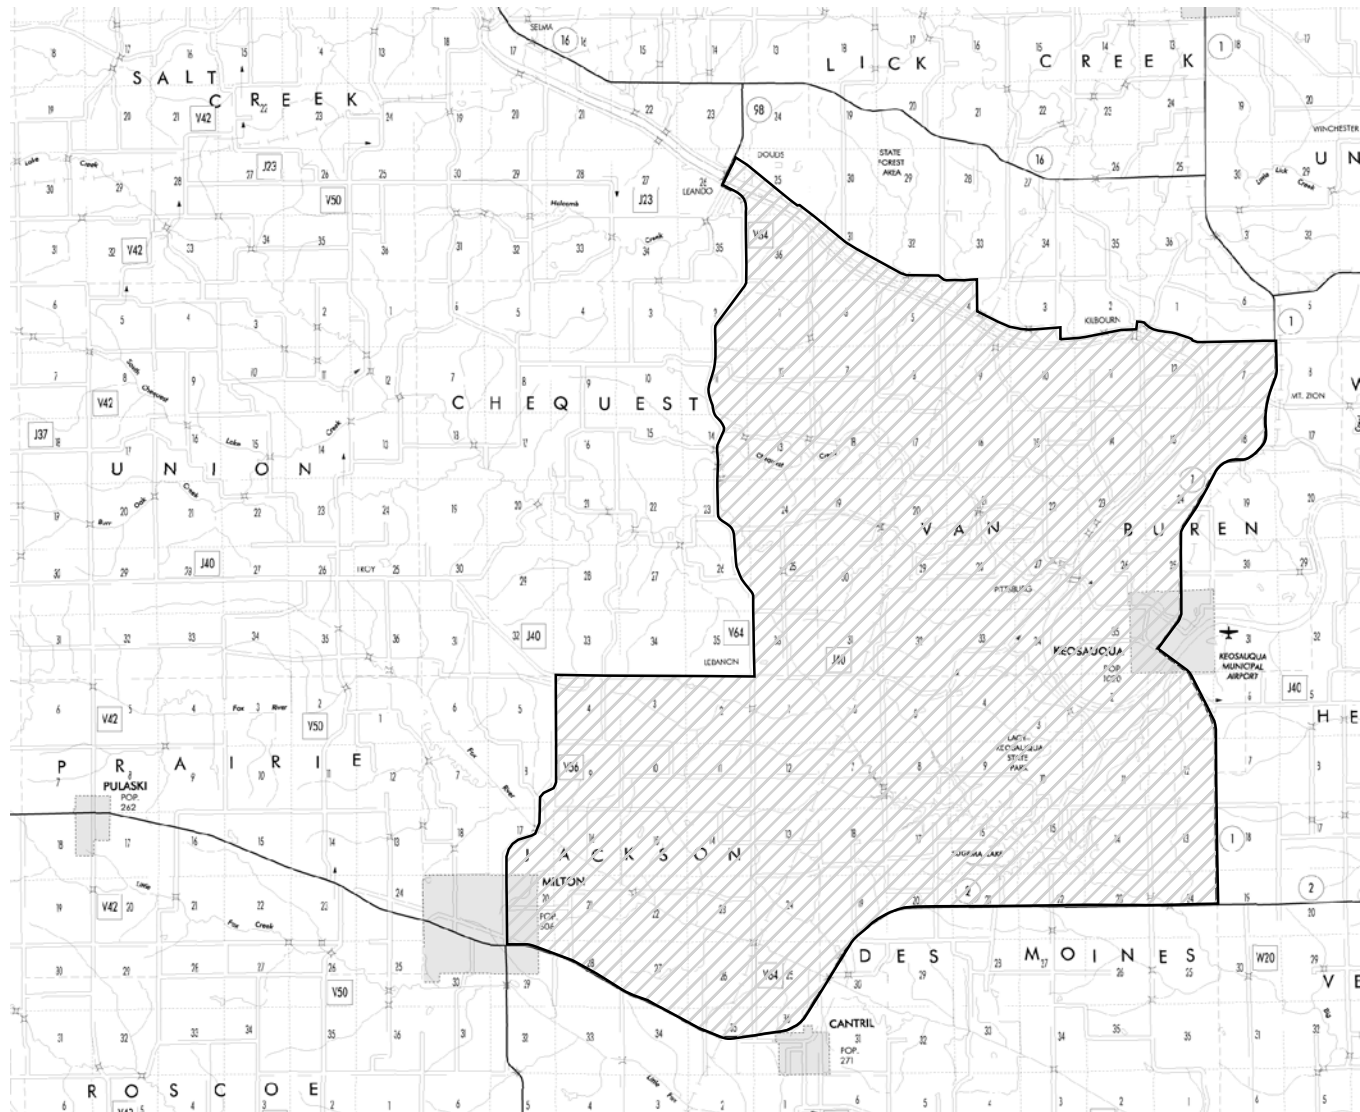

VAN BUREN COUNTY CLOSED AREA

Canada Goose Closed Area No. 13

The area that is cross-hatched is closed to Canada goose hunting including the road right-of-ways of all boundary roads.