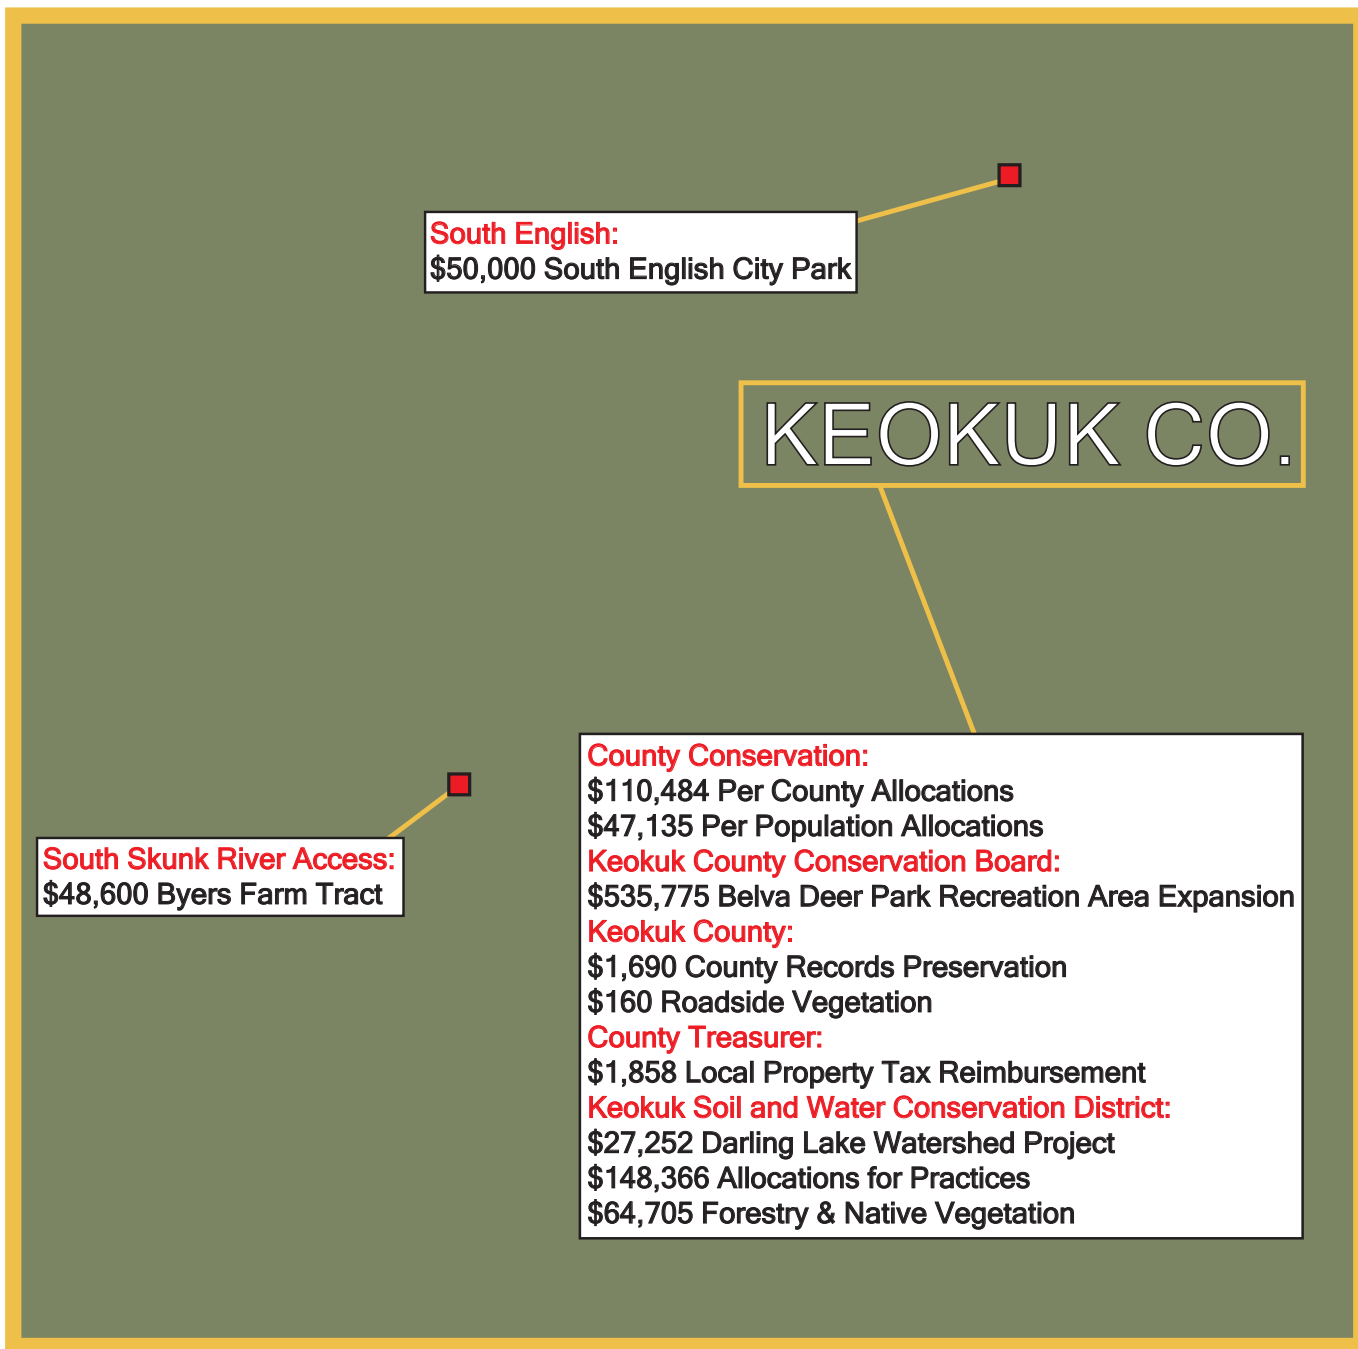

# REAP at work in **KEOKUK** County

## \$1,036,025 since 1990

Natural Resource plates support habitat, water quality, city, county and state parks, wildlife species of special concern, and more. These plates are added to state gaming revenues to finance REAP.