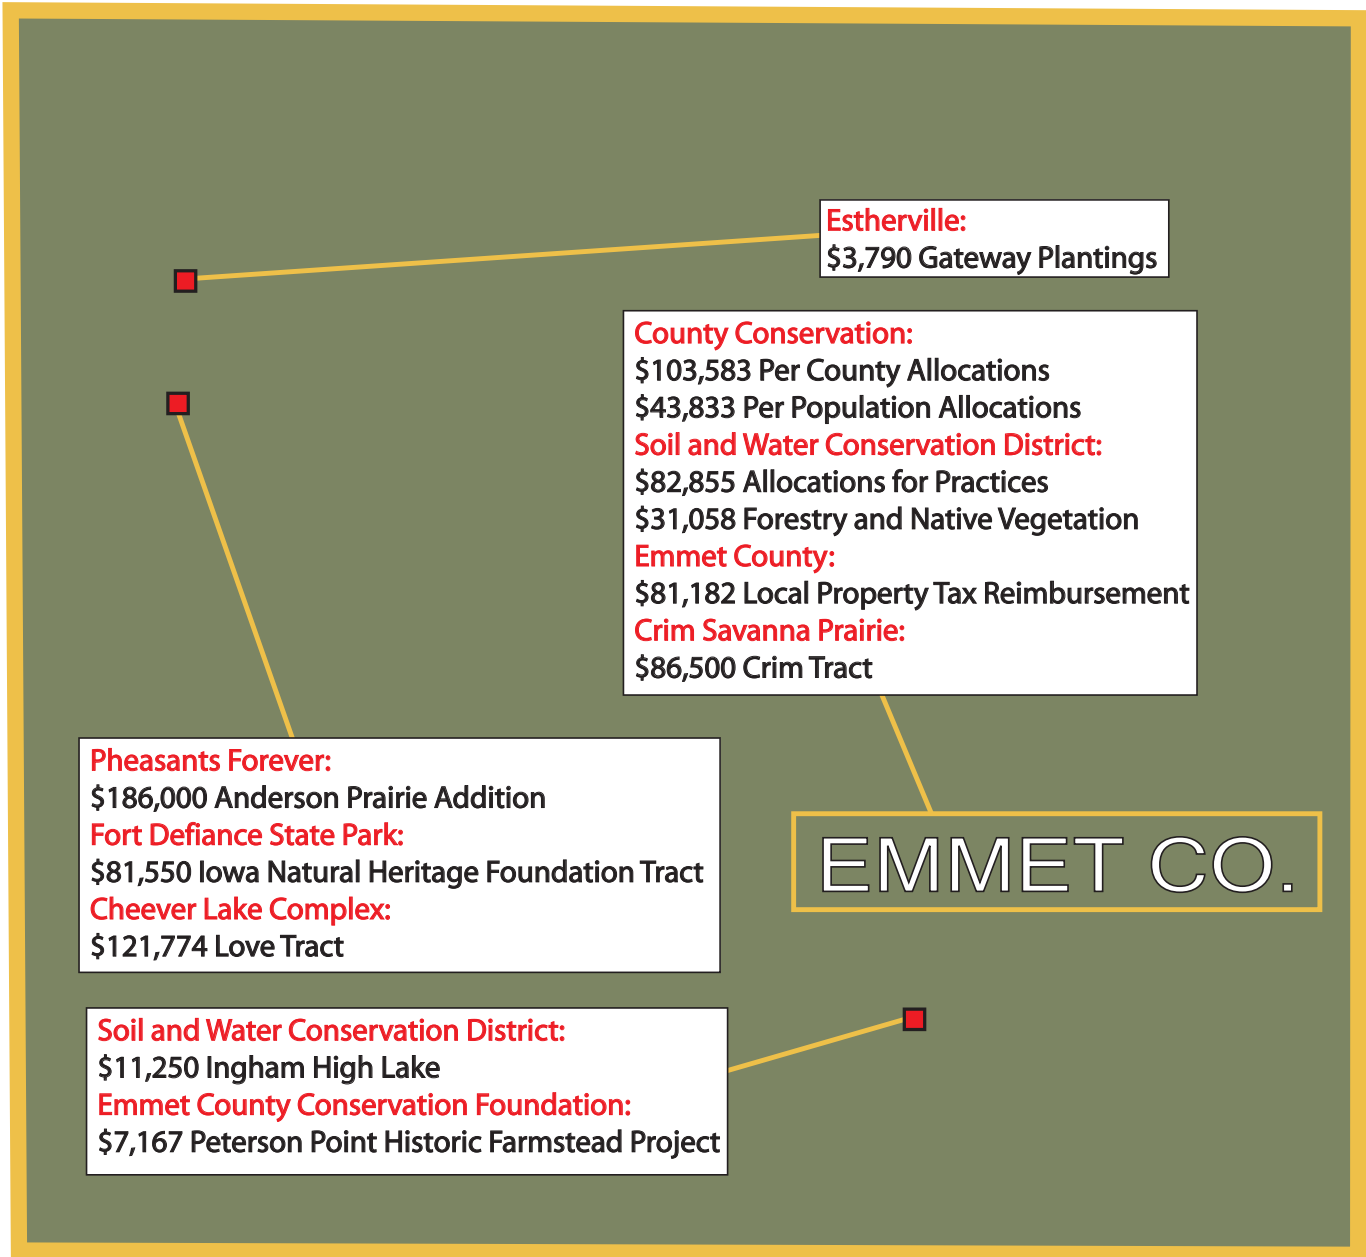

# REAP at work in EMMET County

## \$840,542 since 1990

Natural Resource plates support habitat, water quality, city, county and state parks, wildlife species of special concern, and more. These plates are added to state gaming revenues to finance REAP.