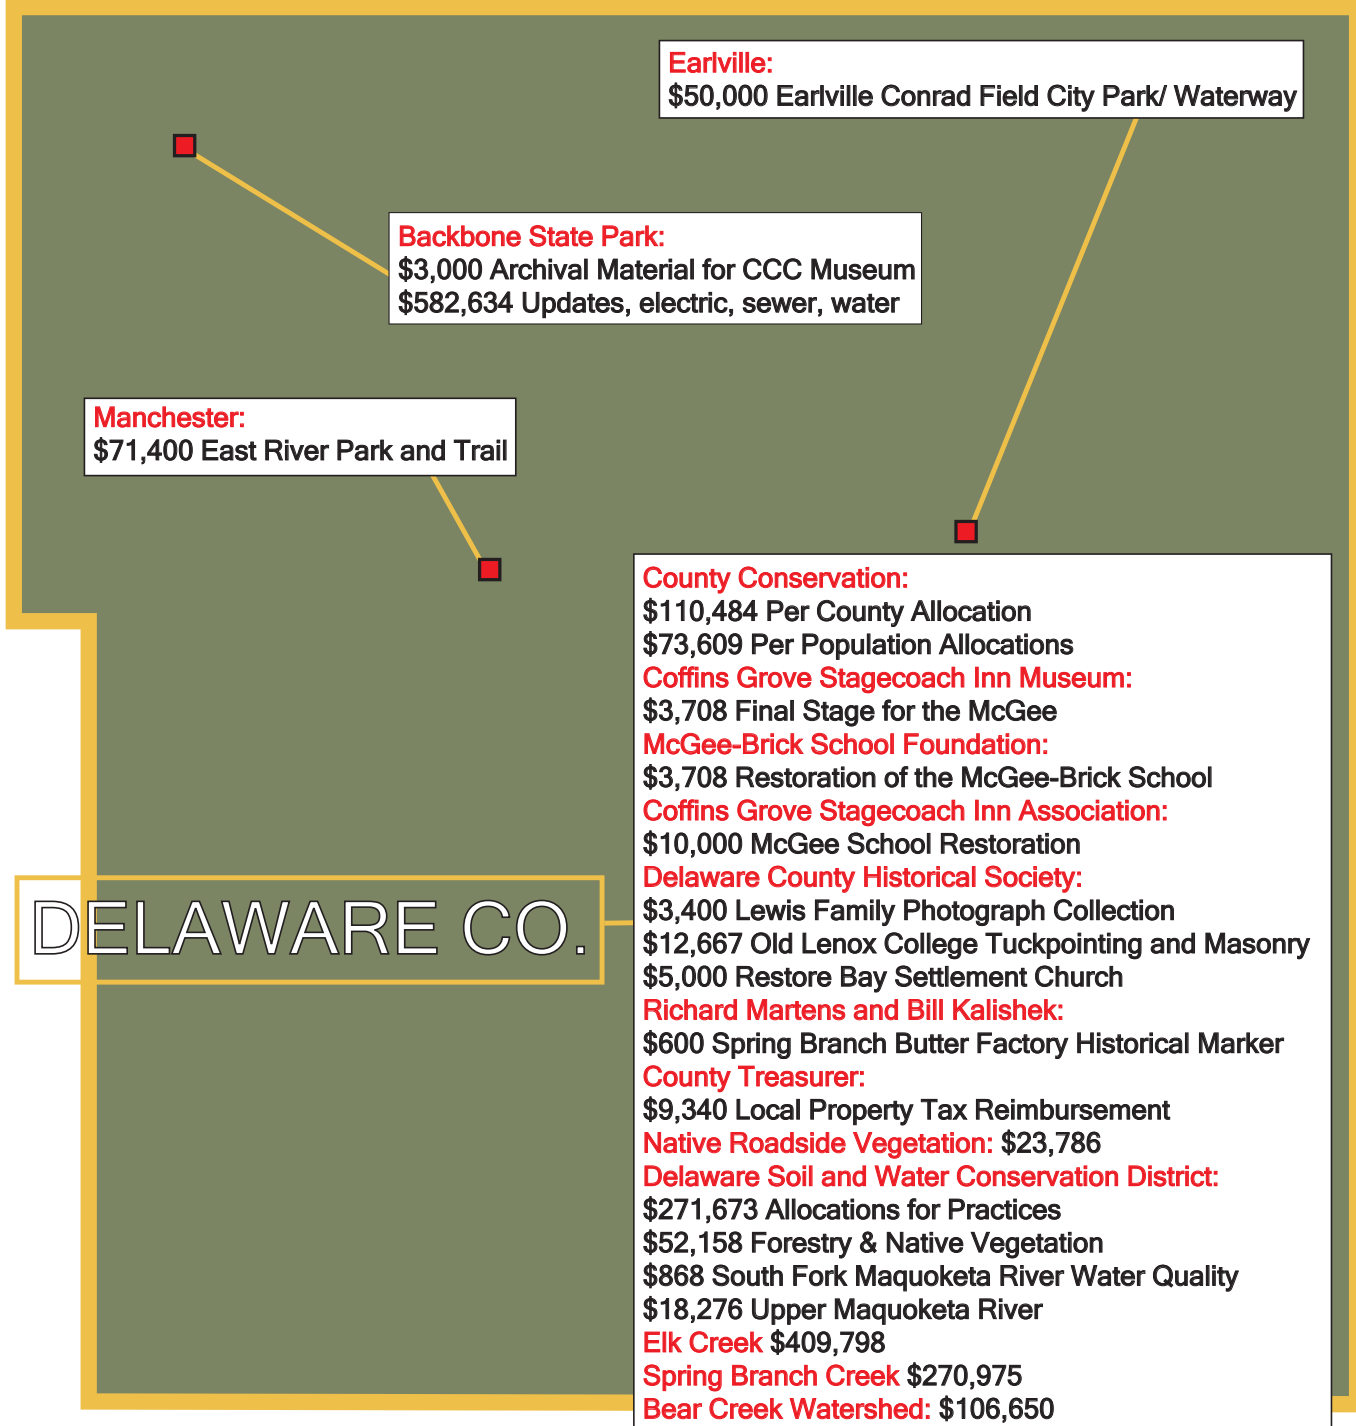

# REAP at work in DELAWARE County

## \$2,093,734 since 1990

Natural Resource plates support habitat, water quality, city, county and state parks, wildlife species of special concern, and more. These plates are added to state gaming revenues to finance REAP.

**For more information visit: [www.iowareap.com](http://www.iowareap.com)**