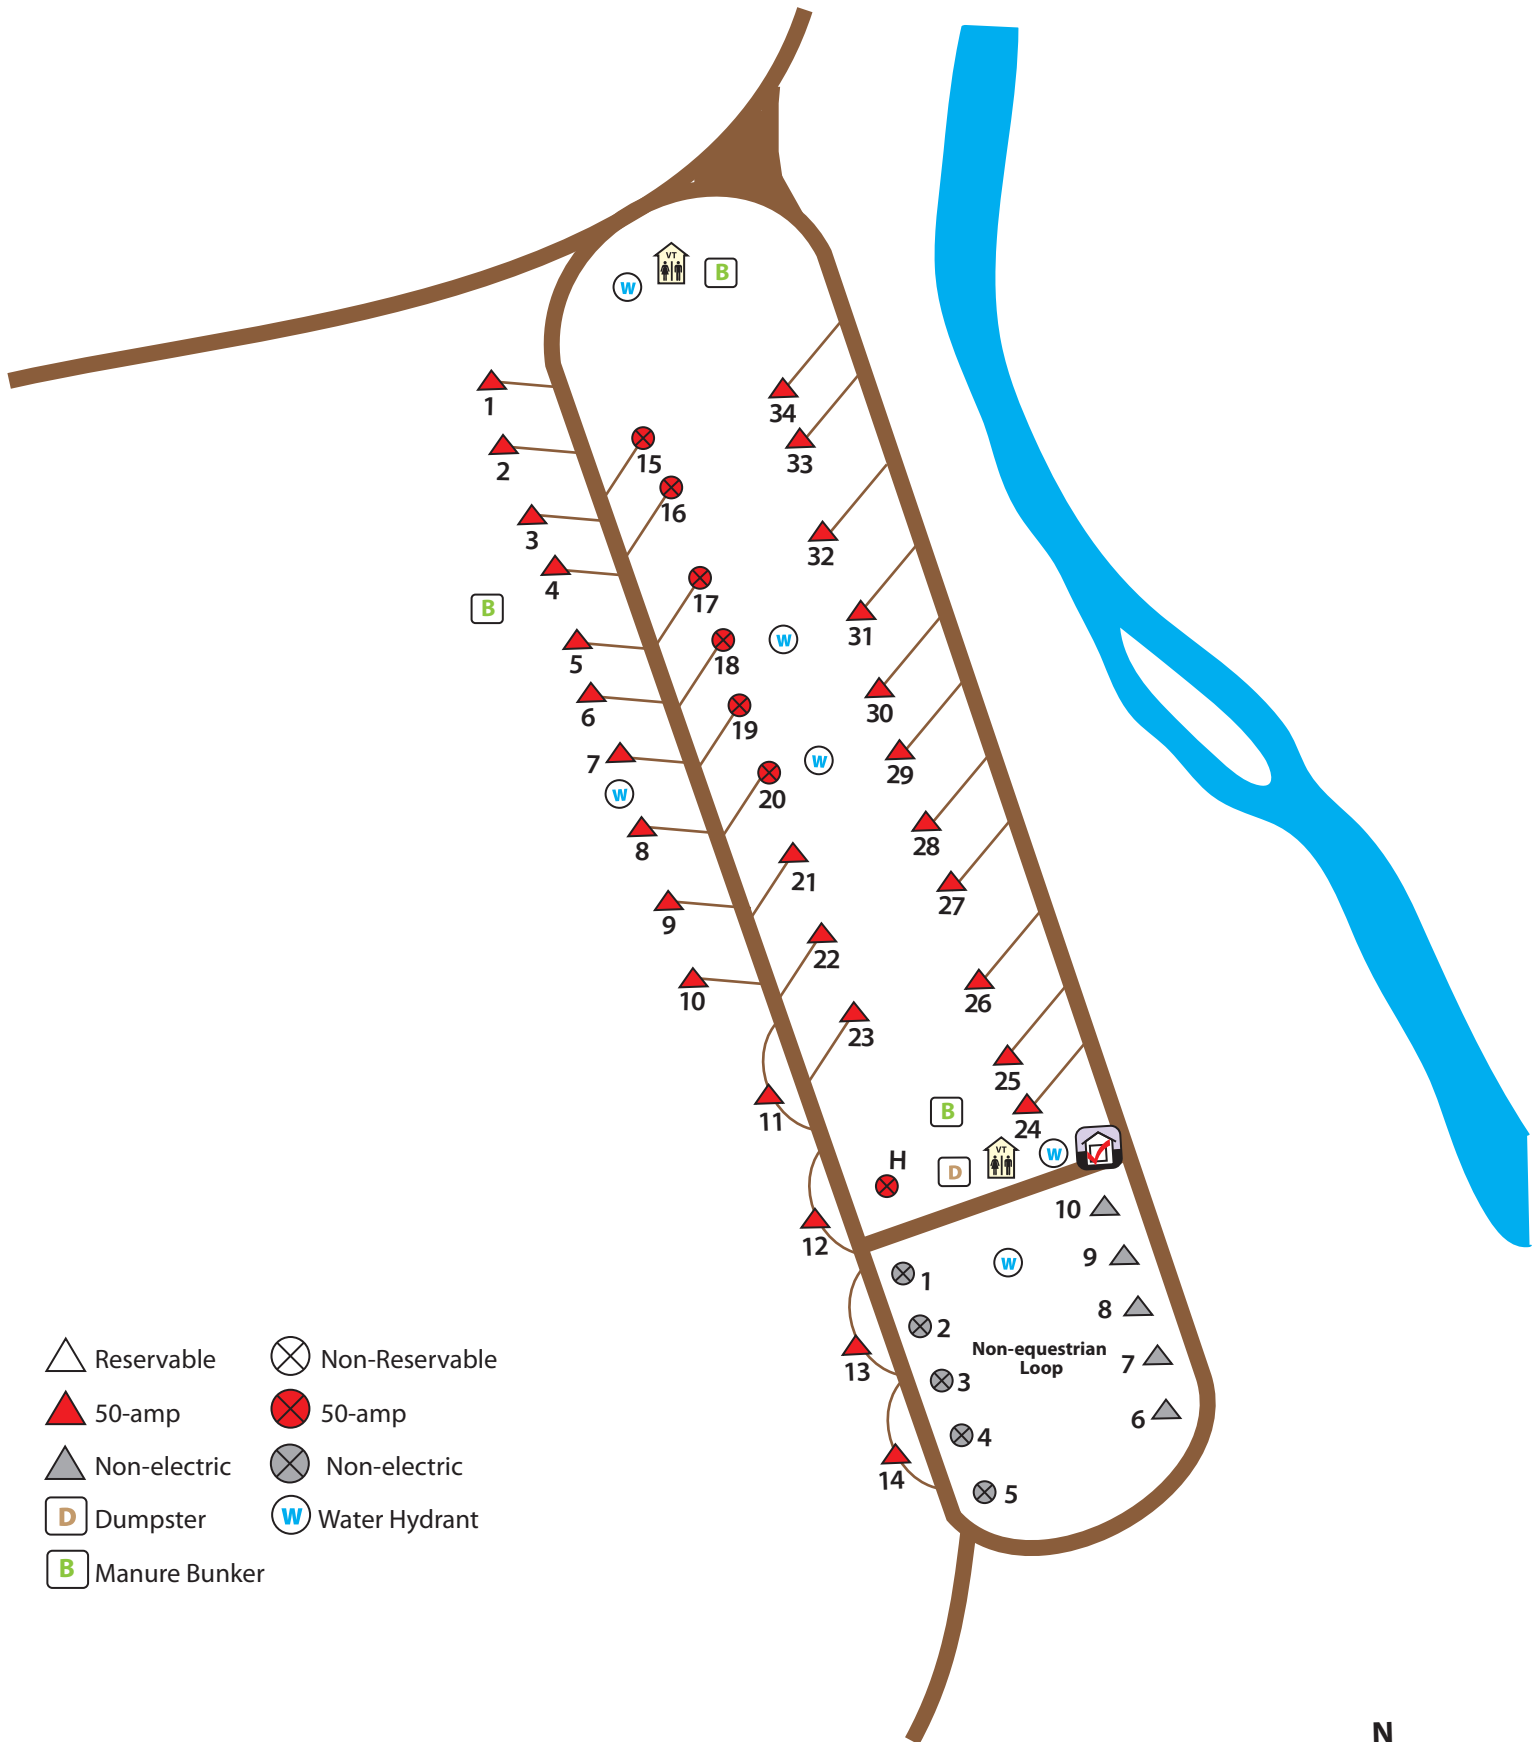

# Volga River State Recreation Area

## ALBANY CAMPGROUND

- |               |                |
|---------------|----------------|
| Reservable    | Non-Reservable |
| 50-amp        | 50-amp         |
| Non-electric  | Non-electric   |
| Dumpster      | Water Hydrant  |
| Manure Bunker |                |

## LAKEVIEW CAMPGROUND

-  Reservable
-  50-amp
-  Full Hook-up
-  Buddy Sites
-  Manure Bunkers
-  Dumpster
-  Non-Reservable
-  50-amp
-  Full Hook-up