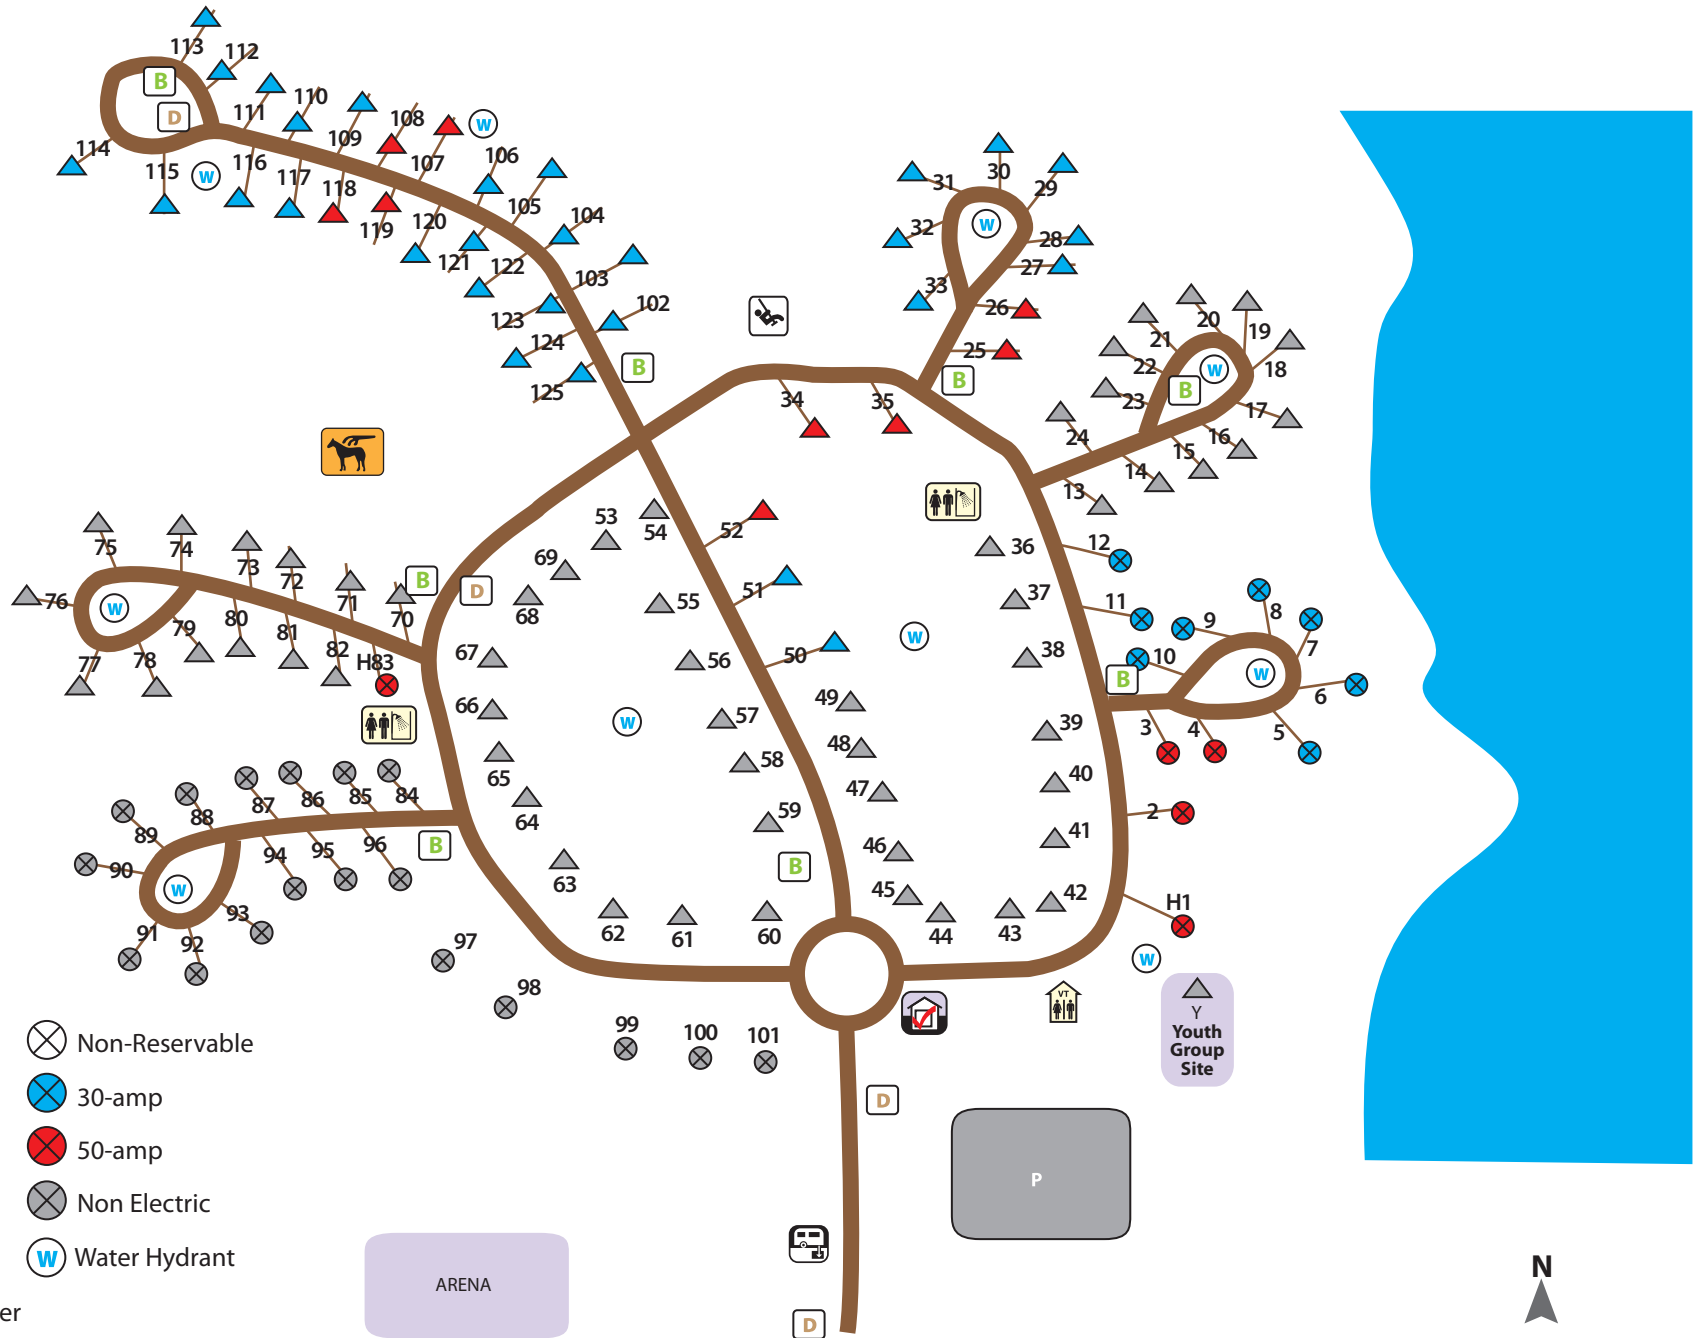

Brushy Creek State Recreation Area

SOUTH EQUESTRIAN CAMPGROUND

Brushy Creek State Recreation Area

NORTH EQUESTRIAN CAMPGROUND

Brushy Creek State Recreation Area BEACH CAMPGROUND

- △ Reservable
- ⊗ Non-Reservable
- ▲ 50-amp
- ⊗ 50-amp
- ▲ Full Hook-up
- ⊗ Full Hook-up
- ⋯ Buddy Sites
- Ⓜ Water Hydrant
- Ⓛ Dumpster