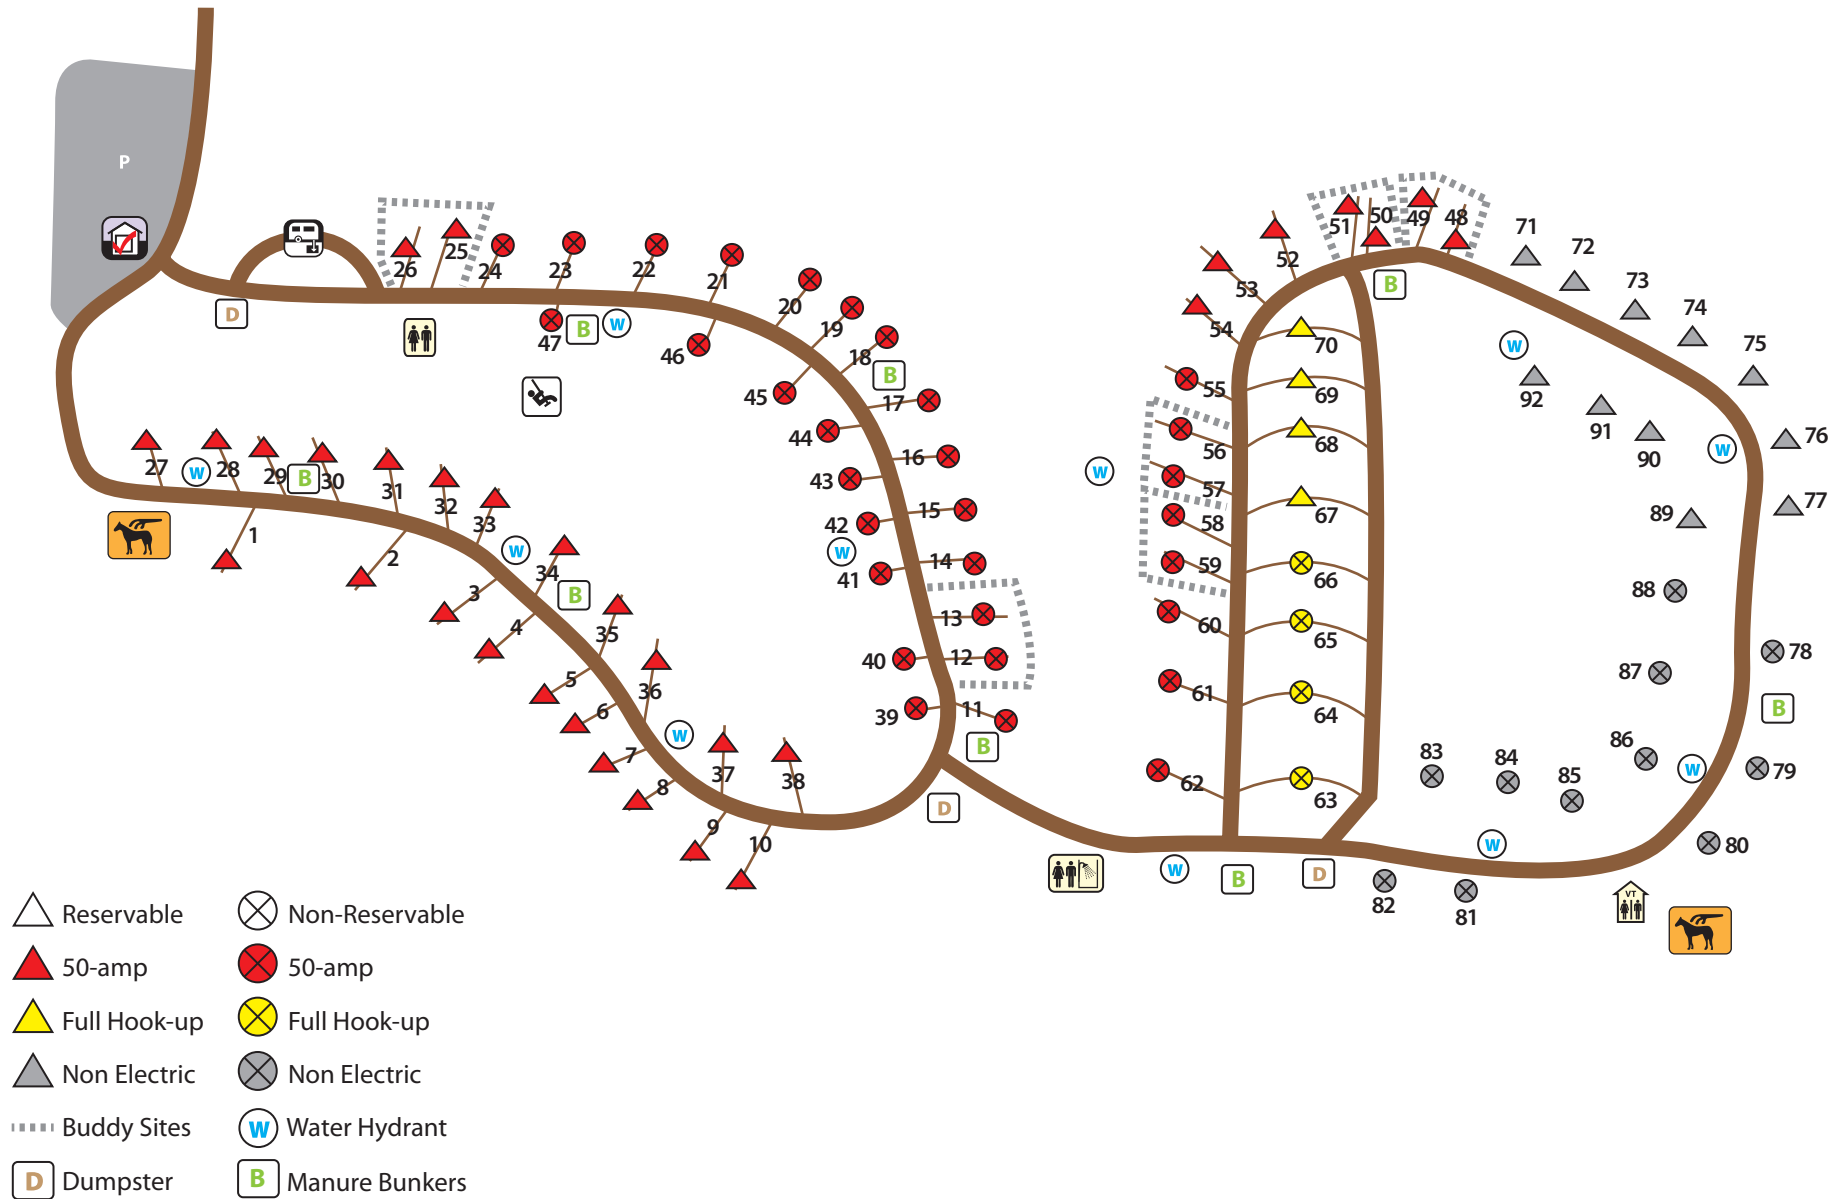

Brushy Creek State Recreation Area

SOUTH EQUESTRIAN CAMPGROUND

Brushy Creek State Recreation Area

NORTH EQUESTRIAN CAMPGROUND

Brushy Creek State Recreation Area BEACH CAMPGROUND

- △ Reservable
- ⊗ Non-Reservable
- ▲ 50-amp
- ⊗ 50-amp
- ▲ Full Hook-up
- ⊗ Full Hook-up
- ⋯ Buddy Sites
- Ⓜ Water Hydrant
- Ⓛ Dumpster