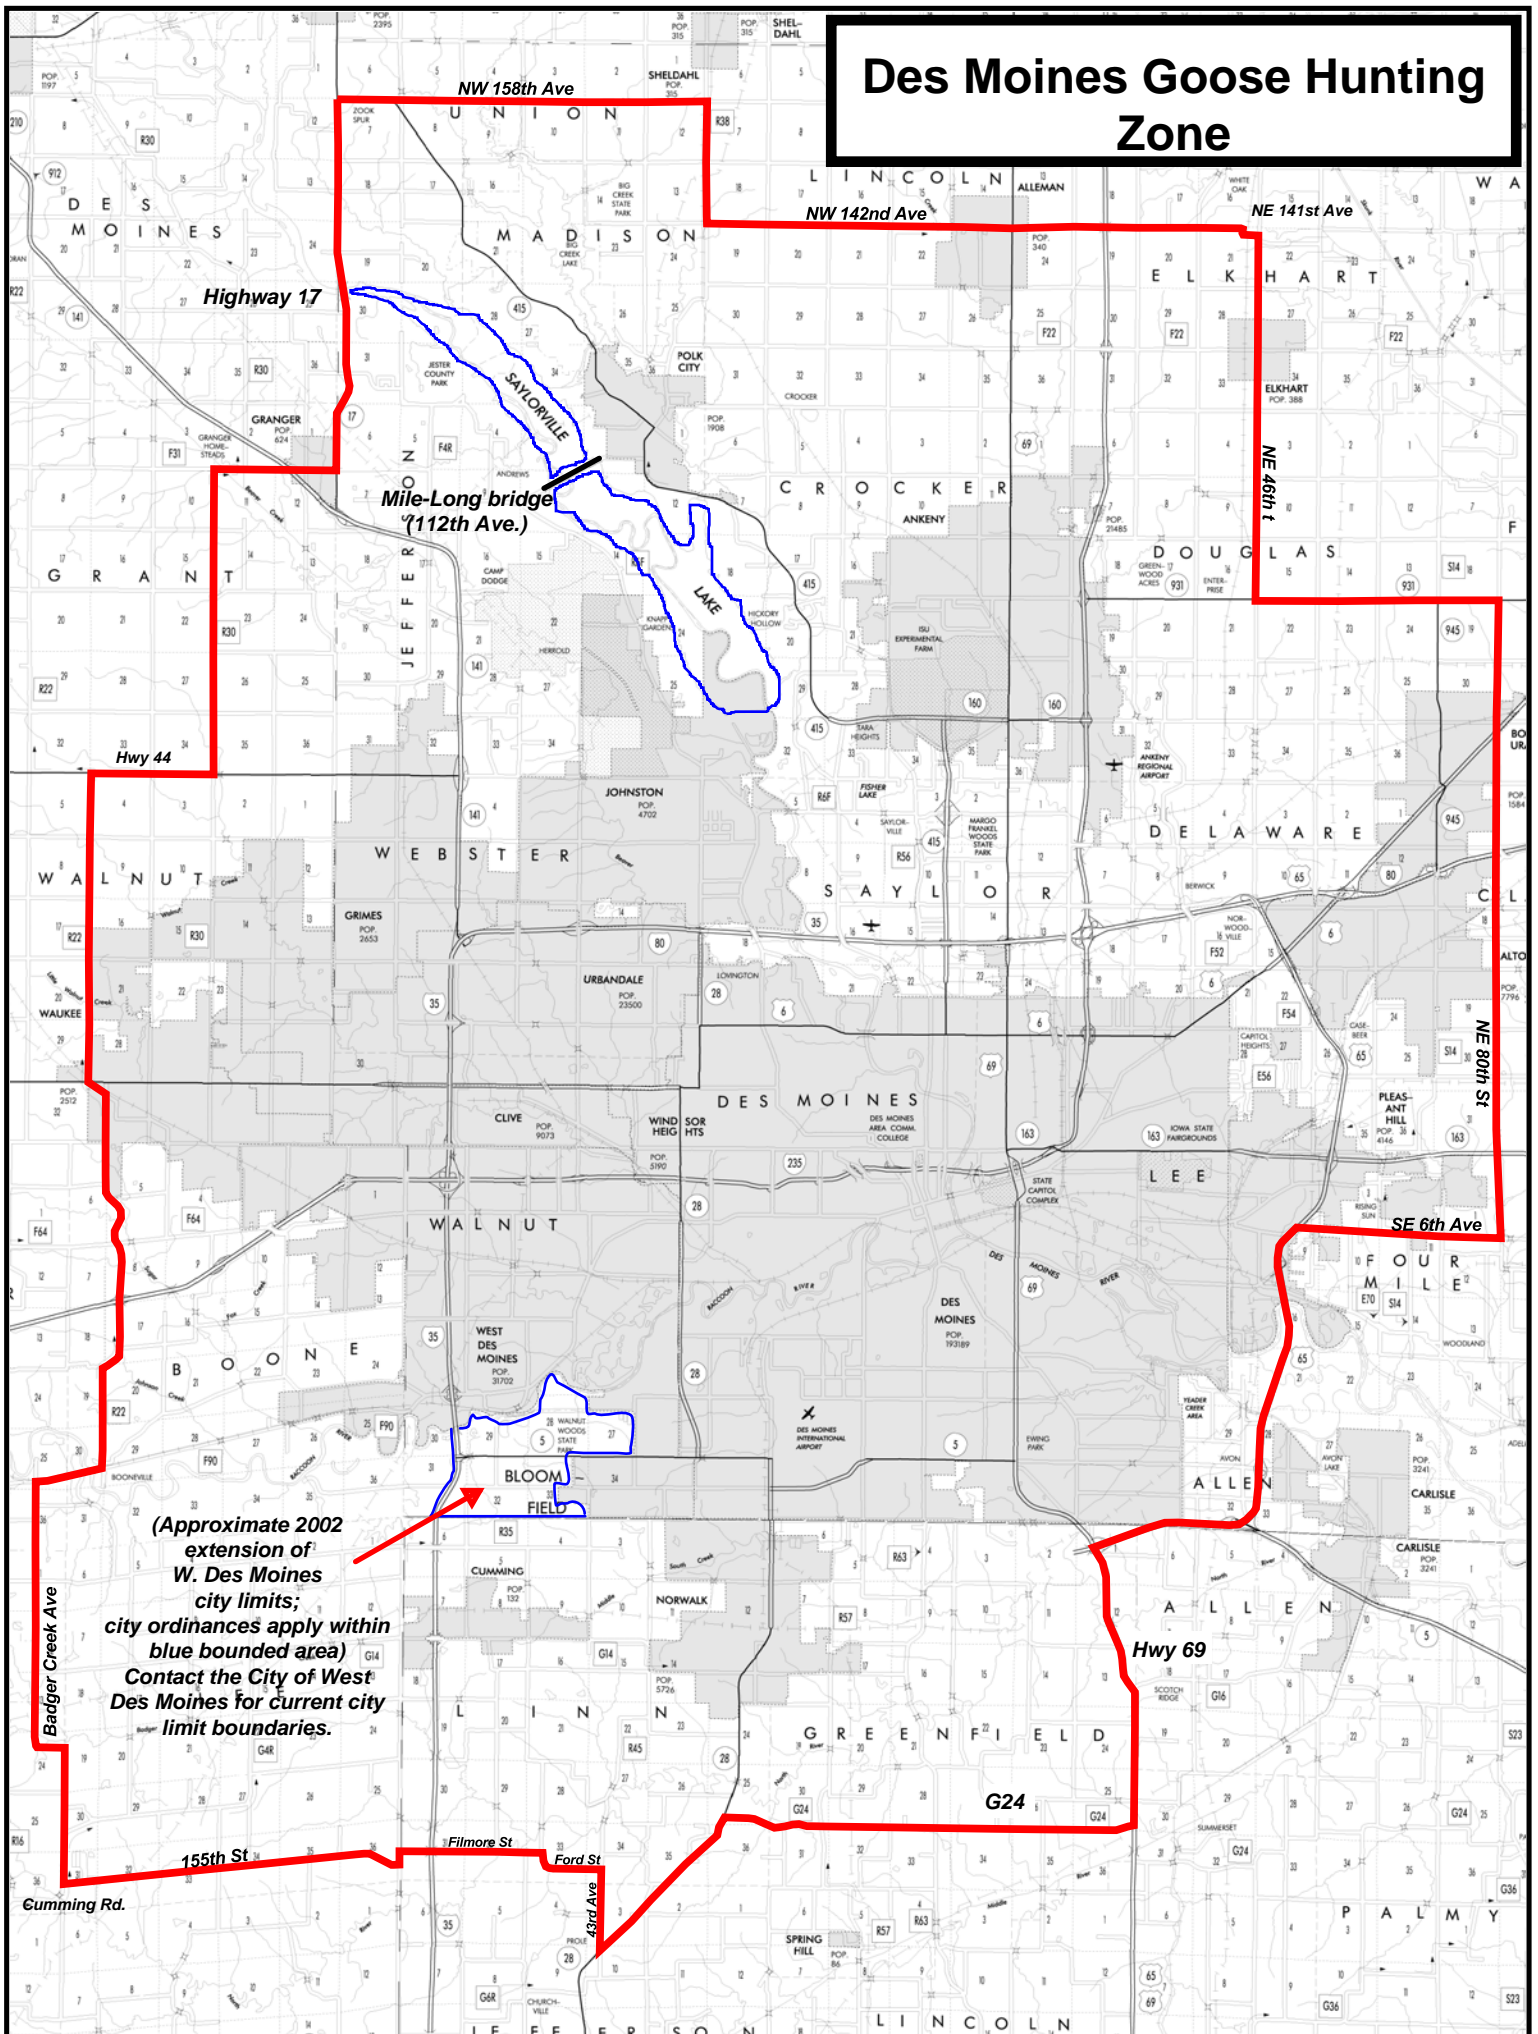

Des Moines Goose Hunting Zone

(Approximate 2002 extension of W. Des Moines city limits; city ordinances apply within blue bounded area) Contact the City of West Des Moines for current city limit boundaries.