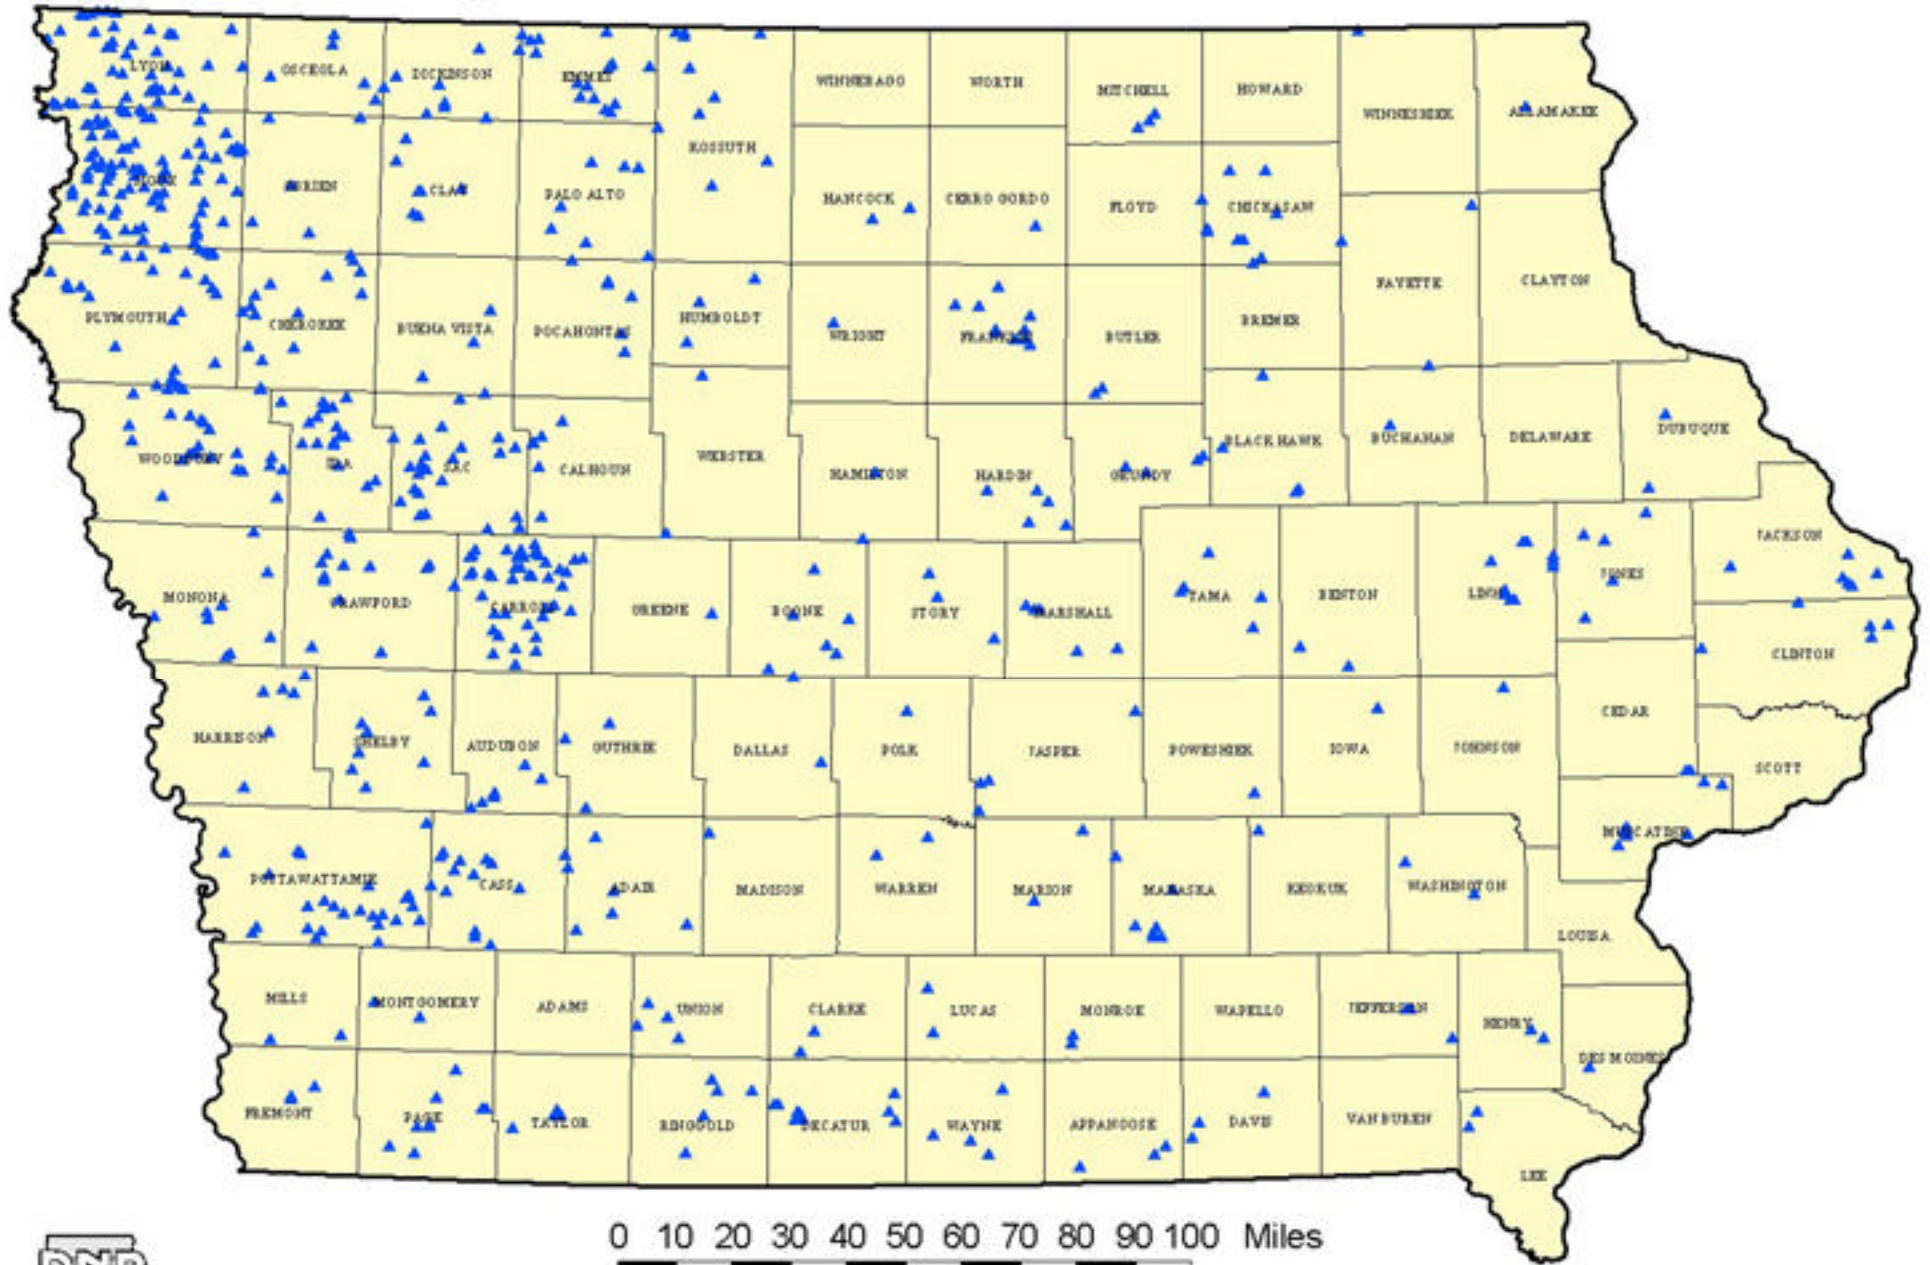

Registered Feedlots in Iowa

0 10 20 30 40 50 60 70 80 90 100 Miles

Map created 2/18/02