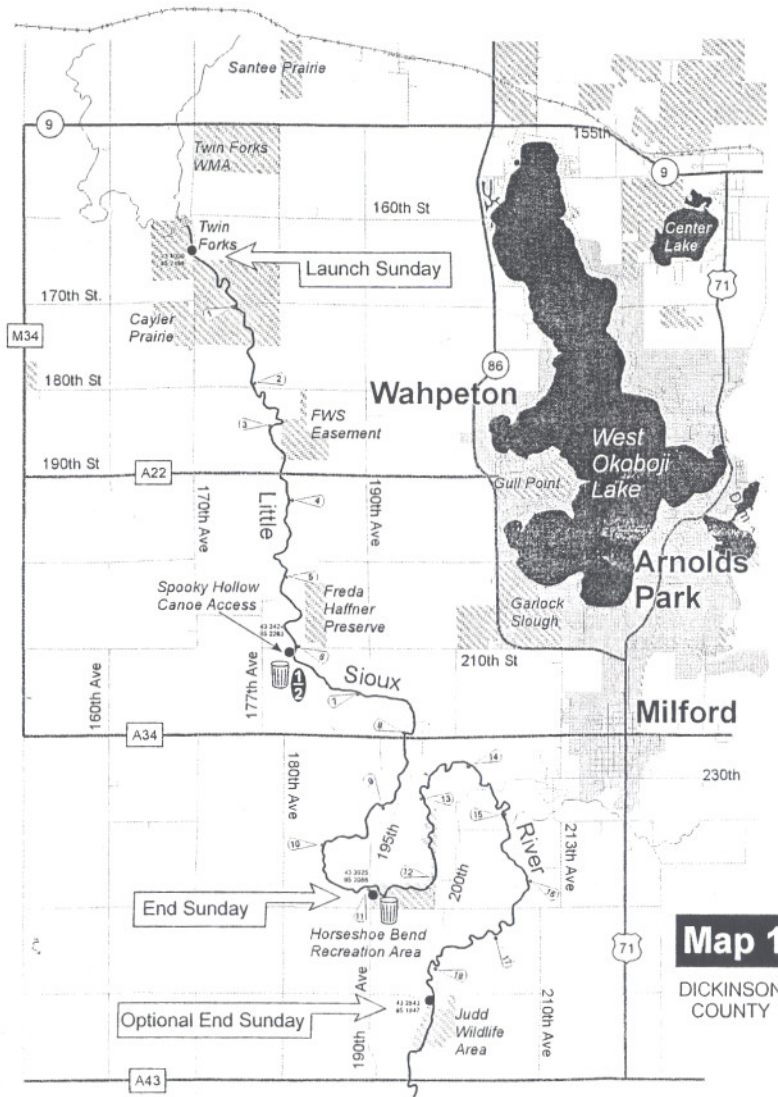

# Little Sioux River

Waterproof Expedition Map

Key	
	public area
	city
	paved road
	unpaved road
	river/access
	lake
	miles from launch
	1/2 day takeout
	trash pick-up site
	county line