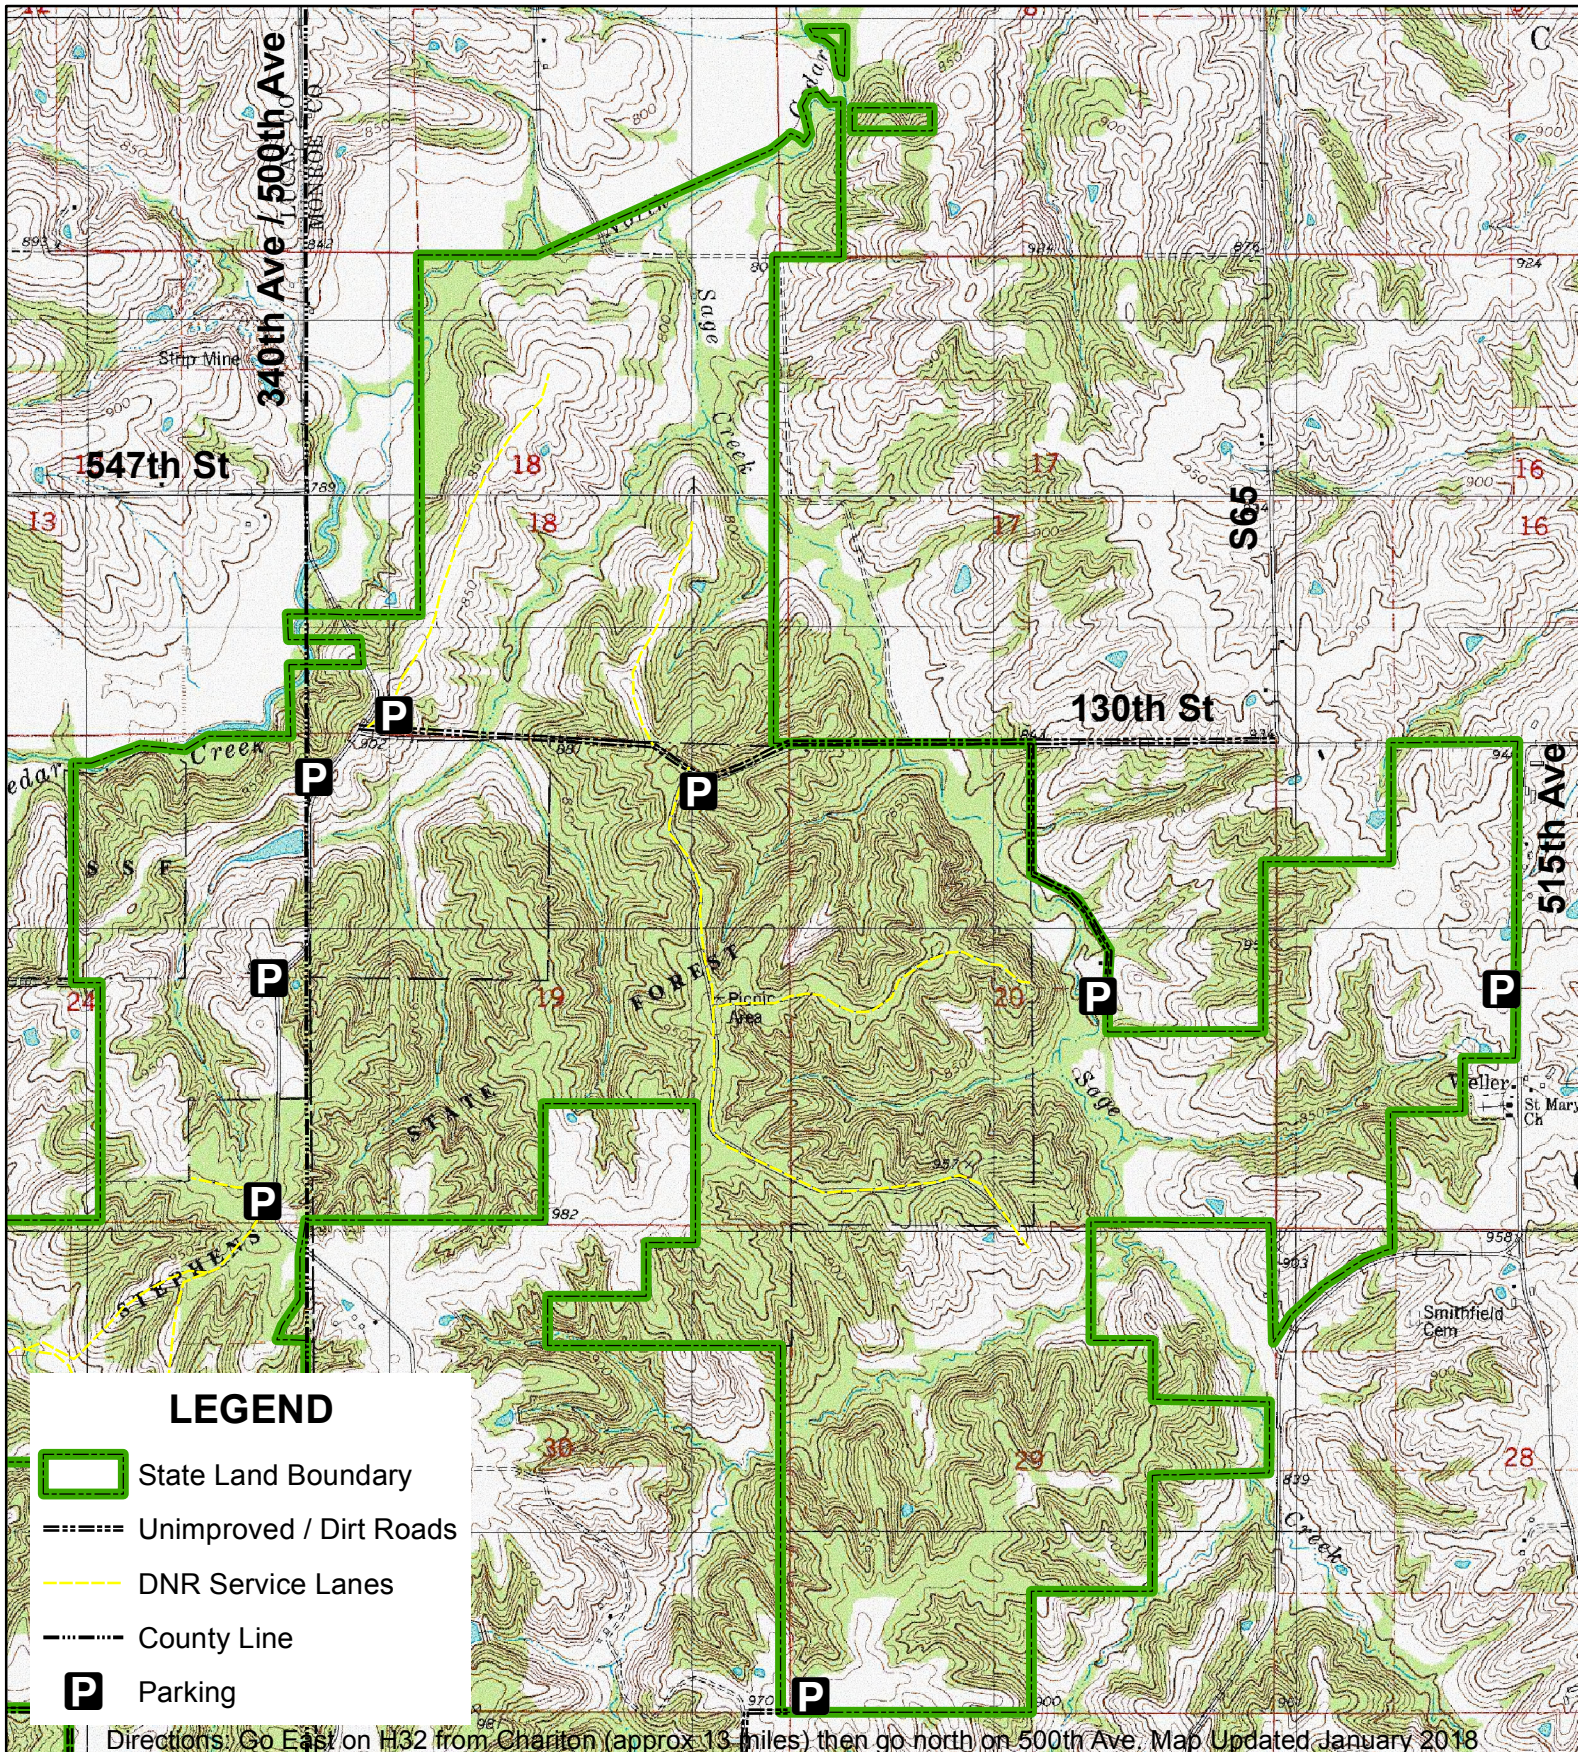

Stephens State Forest - Thousand Acres Unit

LEGEND

-  State Land Boundary
-  Unimproved / Dirt Roads
-  DNR Service Lanes
-  County Line
-  Parking

Directions: Go East on H32 from Chariton (approx 13 miles) then go north on 500th Ave. Map Updated January 2018

0 0.125 0.25 0.5 0.75 1 Miles

T73N R19W; LUCAS CO, IA
Thousand Acres Unit: 2,376 Acres