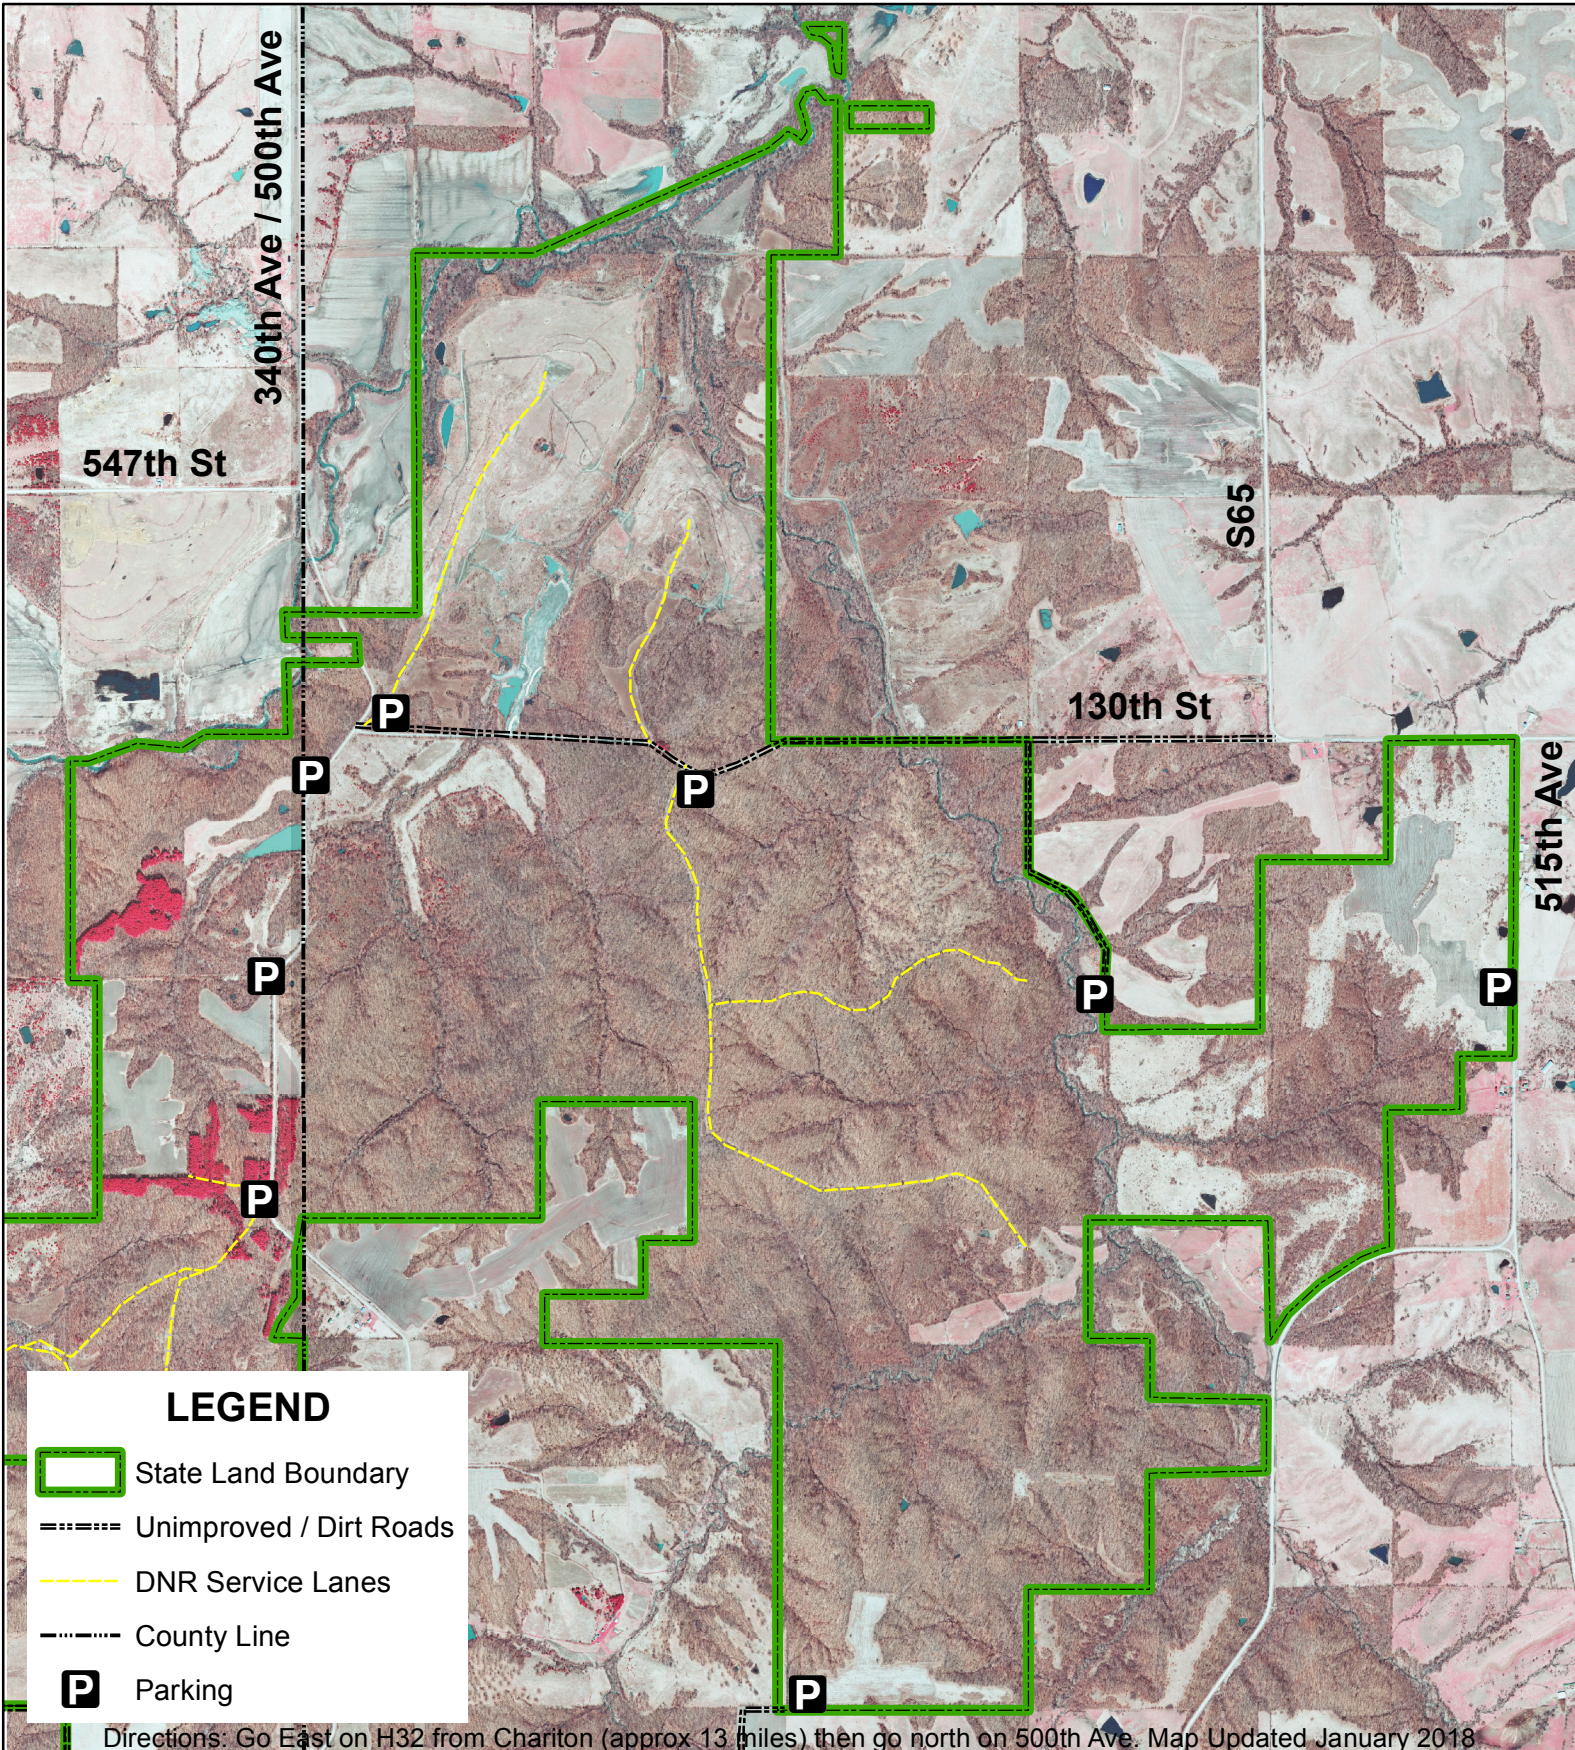

Stephens State Forest - Thousand Acres Unit

0 0.125 0.25 0.5 0.75 1 Miles

T73N R19W; LUCAS CO, IA
Thousand Acres Unit: 2,376 Acres