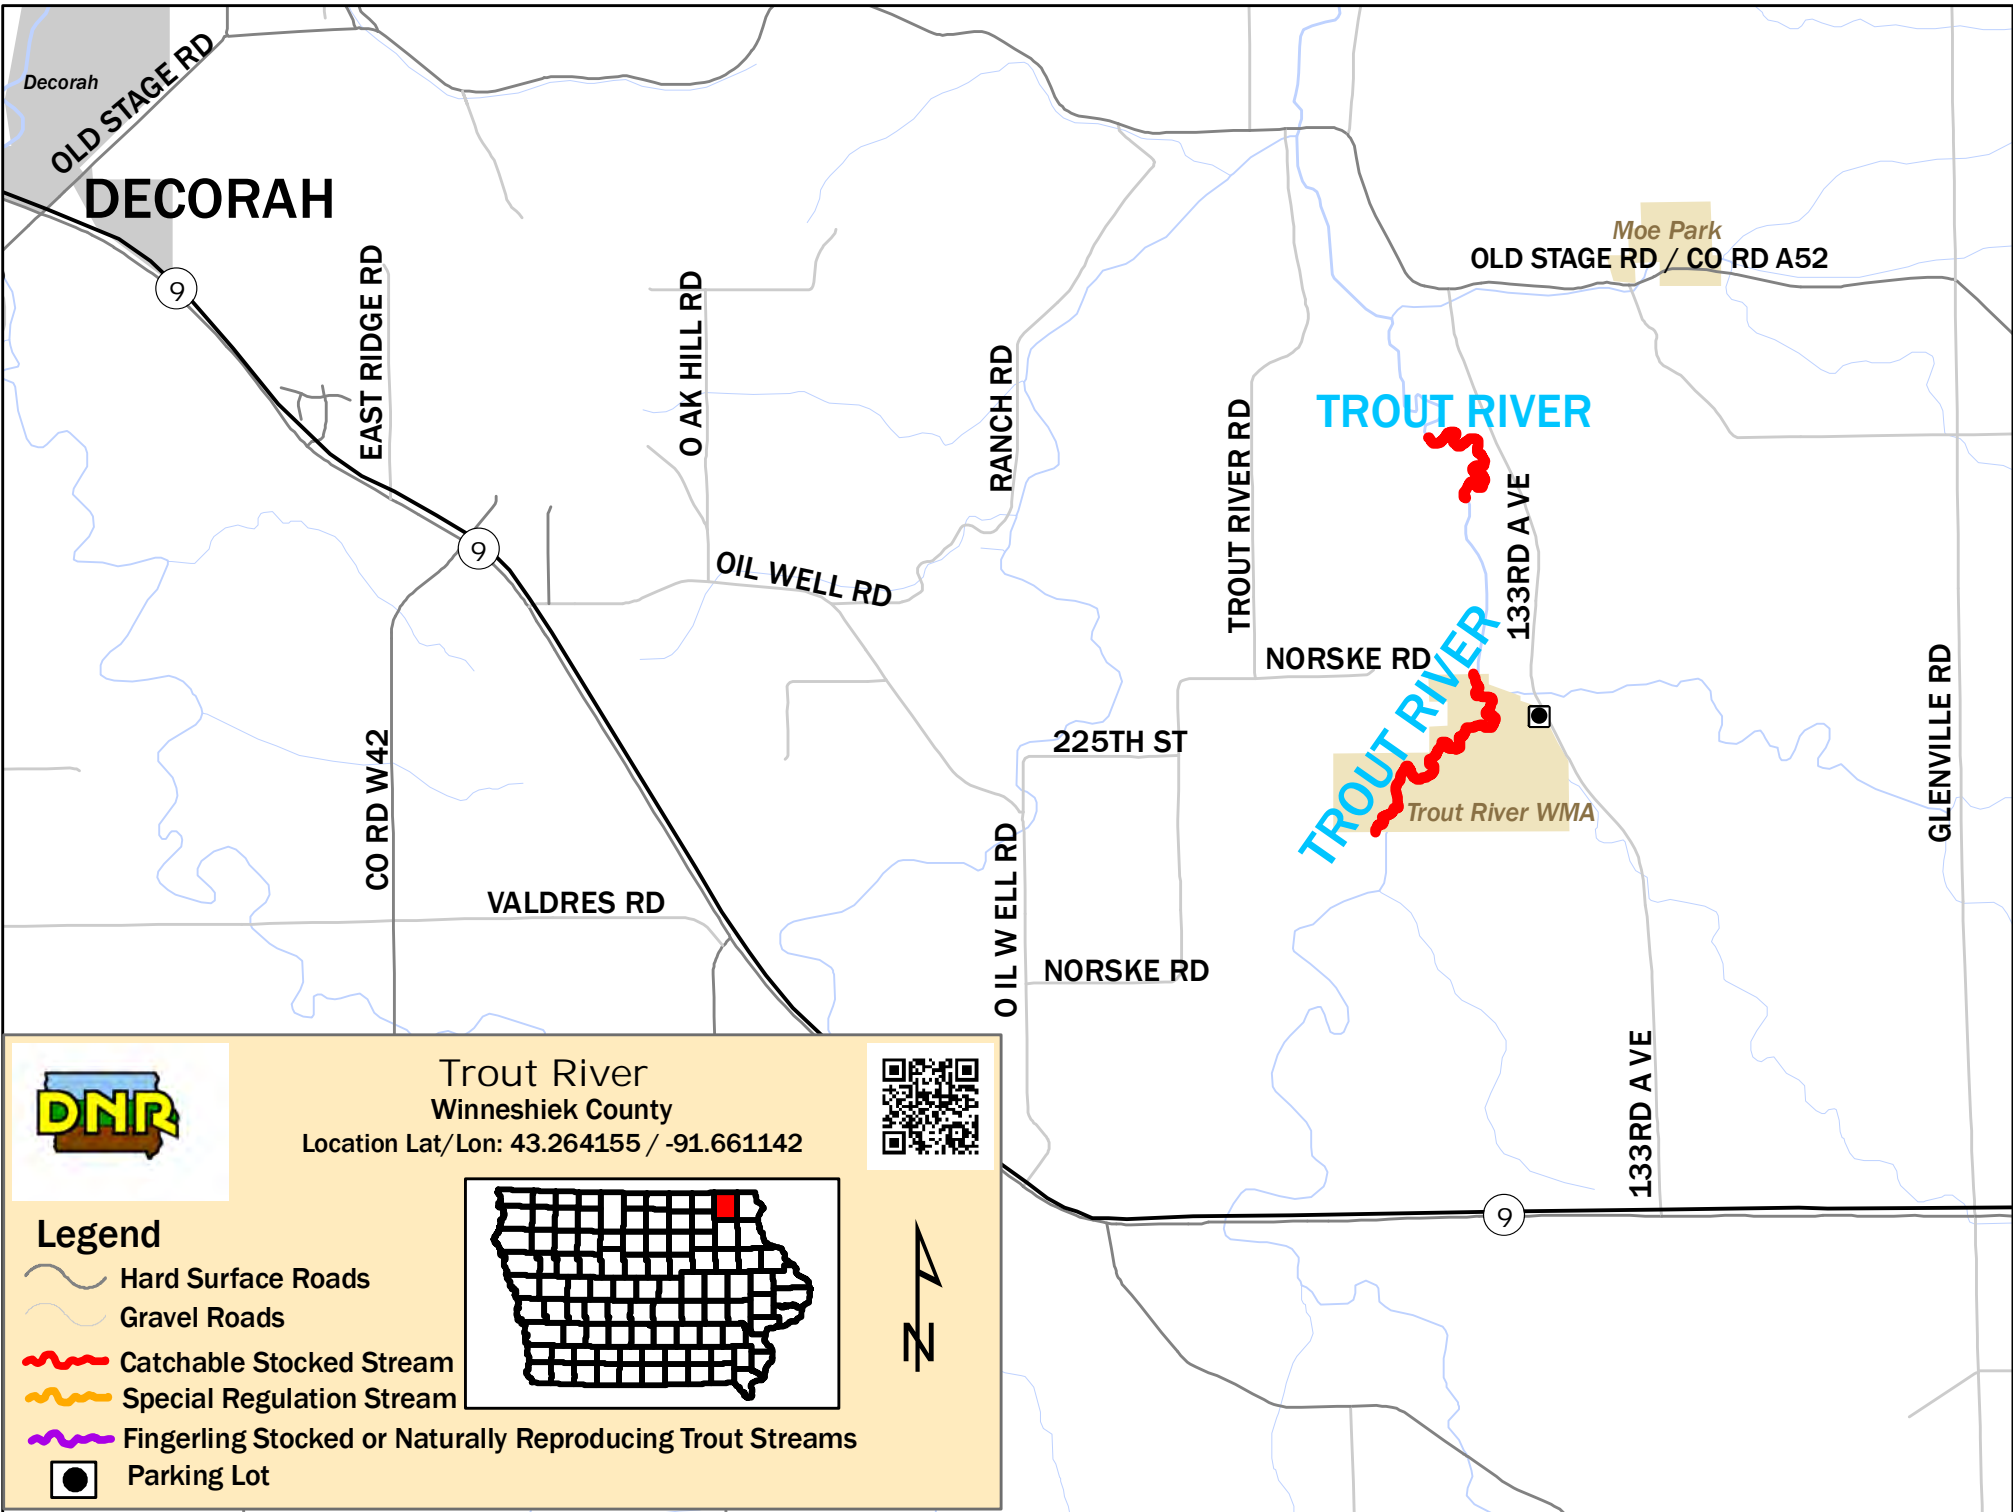

DECORAH

TROUT RIVER

TROUT RIVER

Trout River
Winneshiek County

Location Lat / Lon: 43.264155 / -91.661142

Legend

-  Public Land
-  Catchable Stocked Stream
-  Special Regulation Stream
-  Fingerling Stocked or Naturally Reproducing Trout Streams
-  Parking Lot

Trout River
Winneshiek County

Location Lat/Lon: 43.264155 / -91.661142

Legend

- Hard Surface Roads
- Gravel Roads
- Catchable Stocked Stream
- Special Regulation Stream
- Fingerling Stocked or Naturally Reproducing Trout Streams
- Parking Lot