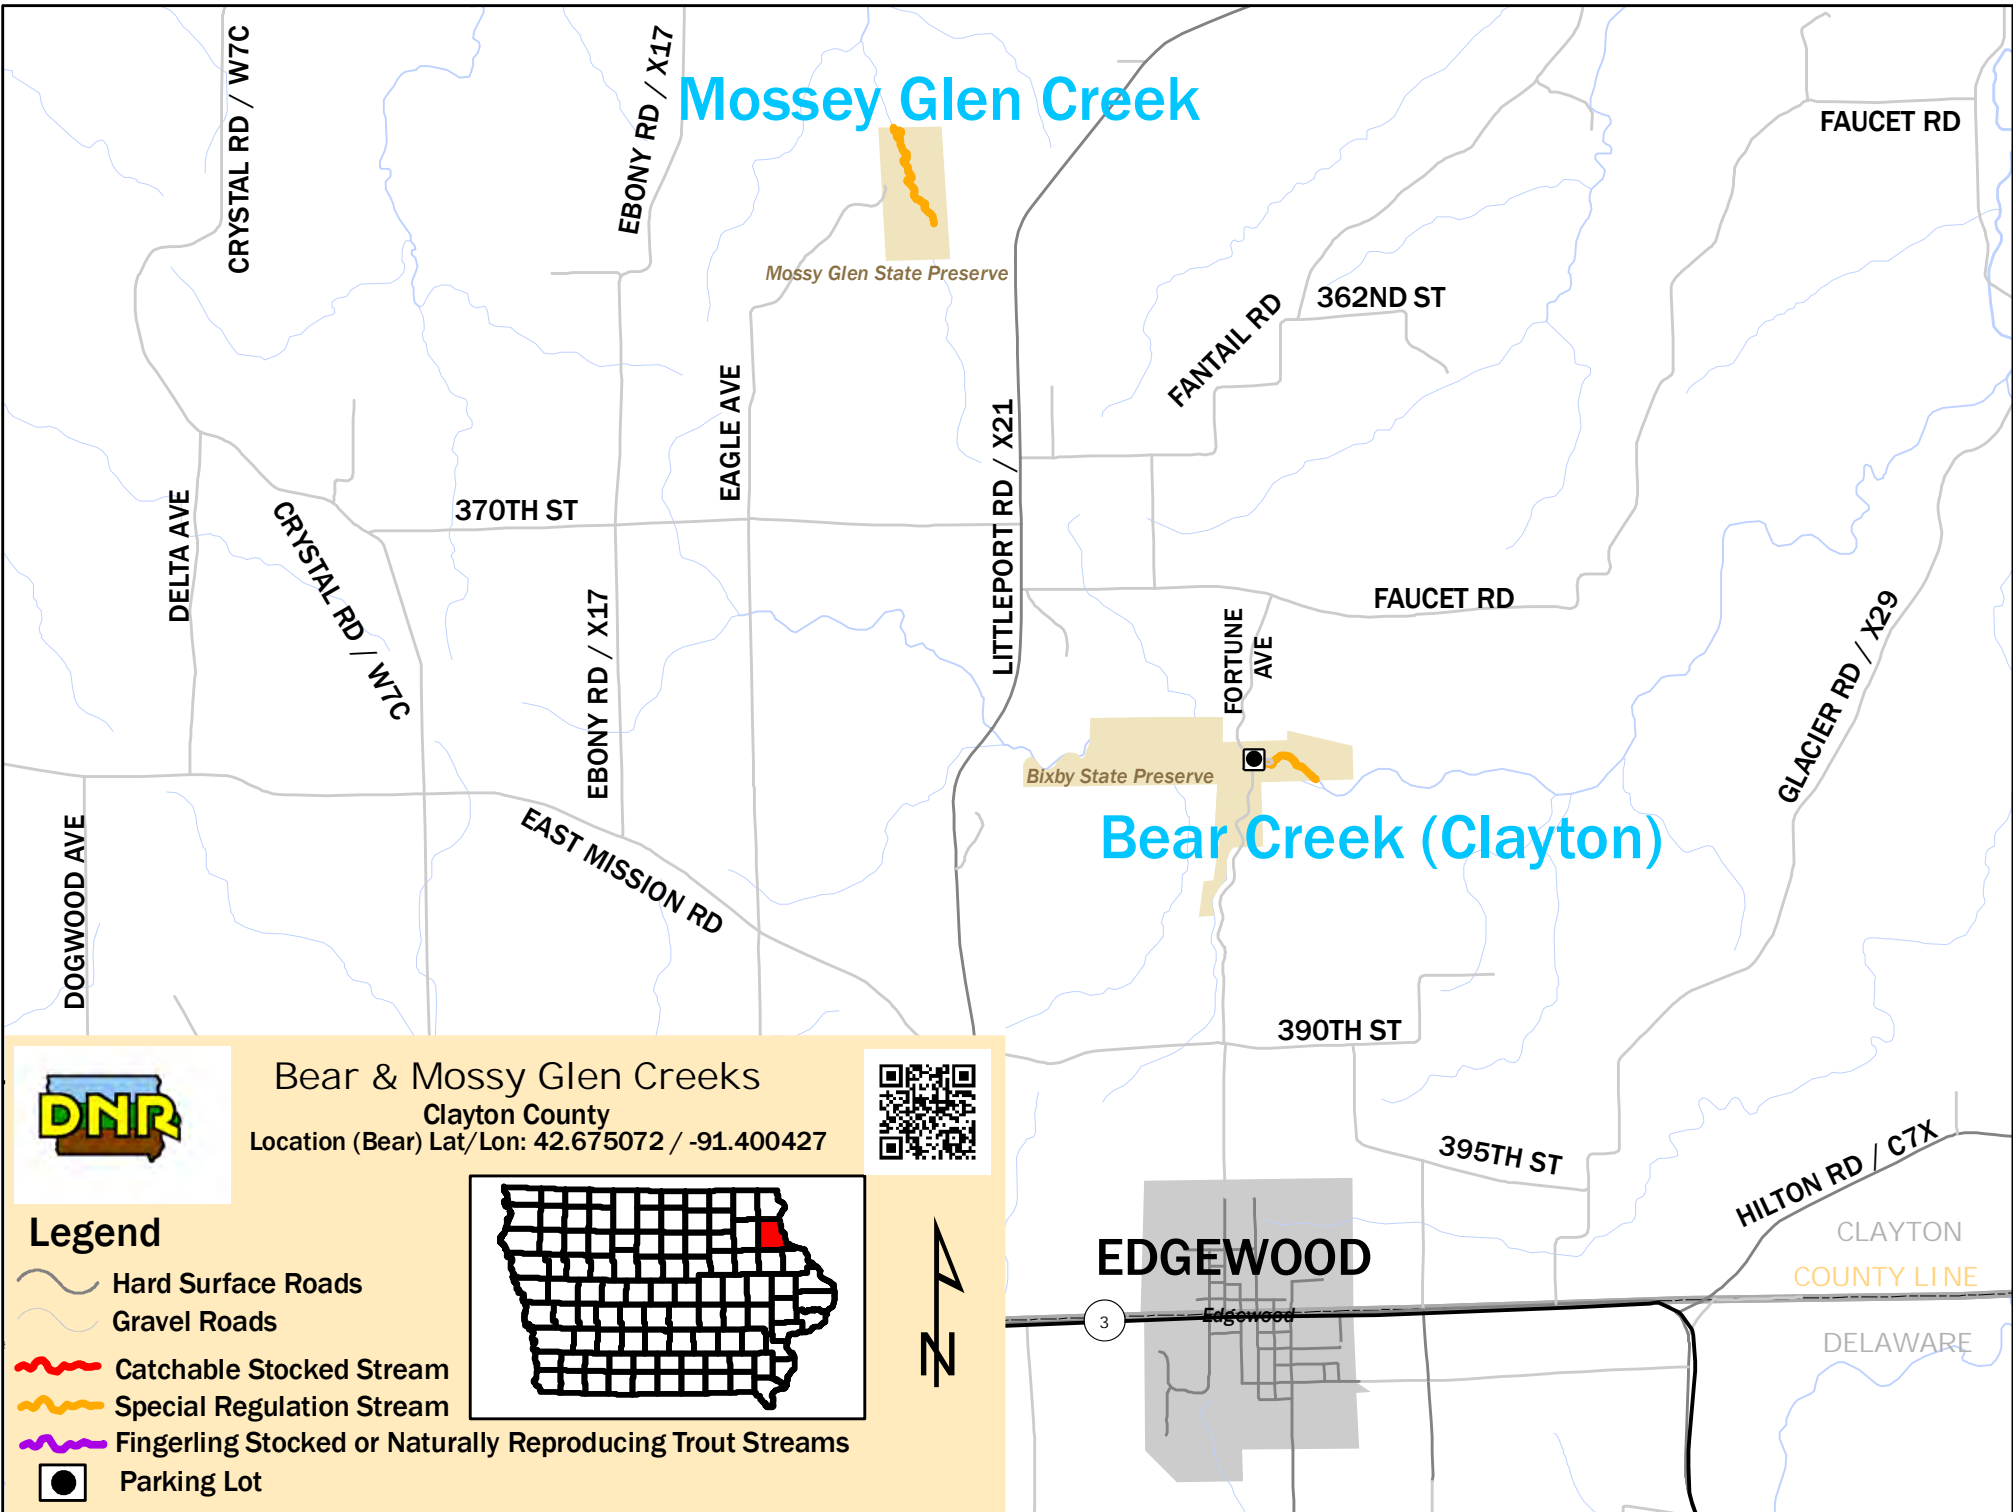

Mossy Glen Creek

Mossy Glen State Preserve

Bixby State Preserve

Bear Creek (Clayton)

Mossy Glen & Bear Creek

Clayton County

Location (Bear Creek) Lat/Lon: 42.675072 / -91.400427

Legend

-  Public Land
-  Catchable Stocked Stream
-  Special Regulation Stream
-  Fingerling Stocked or Naturally Reproducing Trout Streams
-  Parking Lot

EDGEWOOD

CLAYTON COUNTY LINE

DELAWARE

Mossey Glen Creek

Bear Creek (Clayton)

Mossy Glen State Preserve

Bixby State Preserve

EDGEWOOD

Bear & Mossy Glen Creeks
 Clayton County
 Location (Bear) Lat/Lon: 42.675072 / -91.400427

Legend

- Hard Surface Roads
- Gravel Roads
- Catchable Stocked Stream
- Special Regulation Stream
- Fingerling Stocked or Naturally Reproducing Trout Streams
- Parking Lot

3

CLAYTON COUNTY LINE

DELAWARE