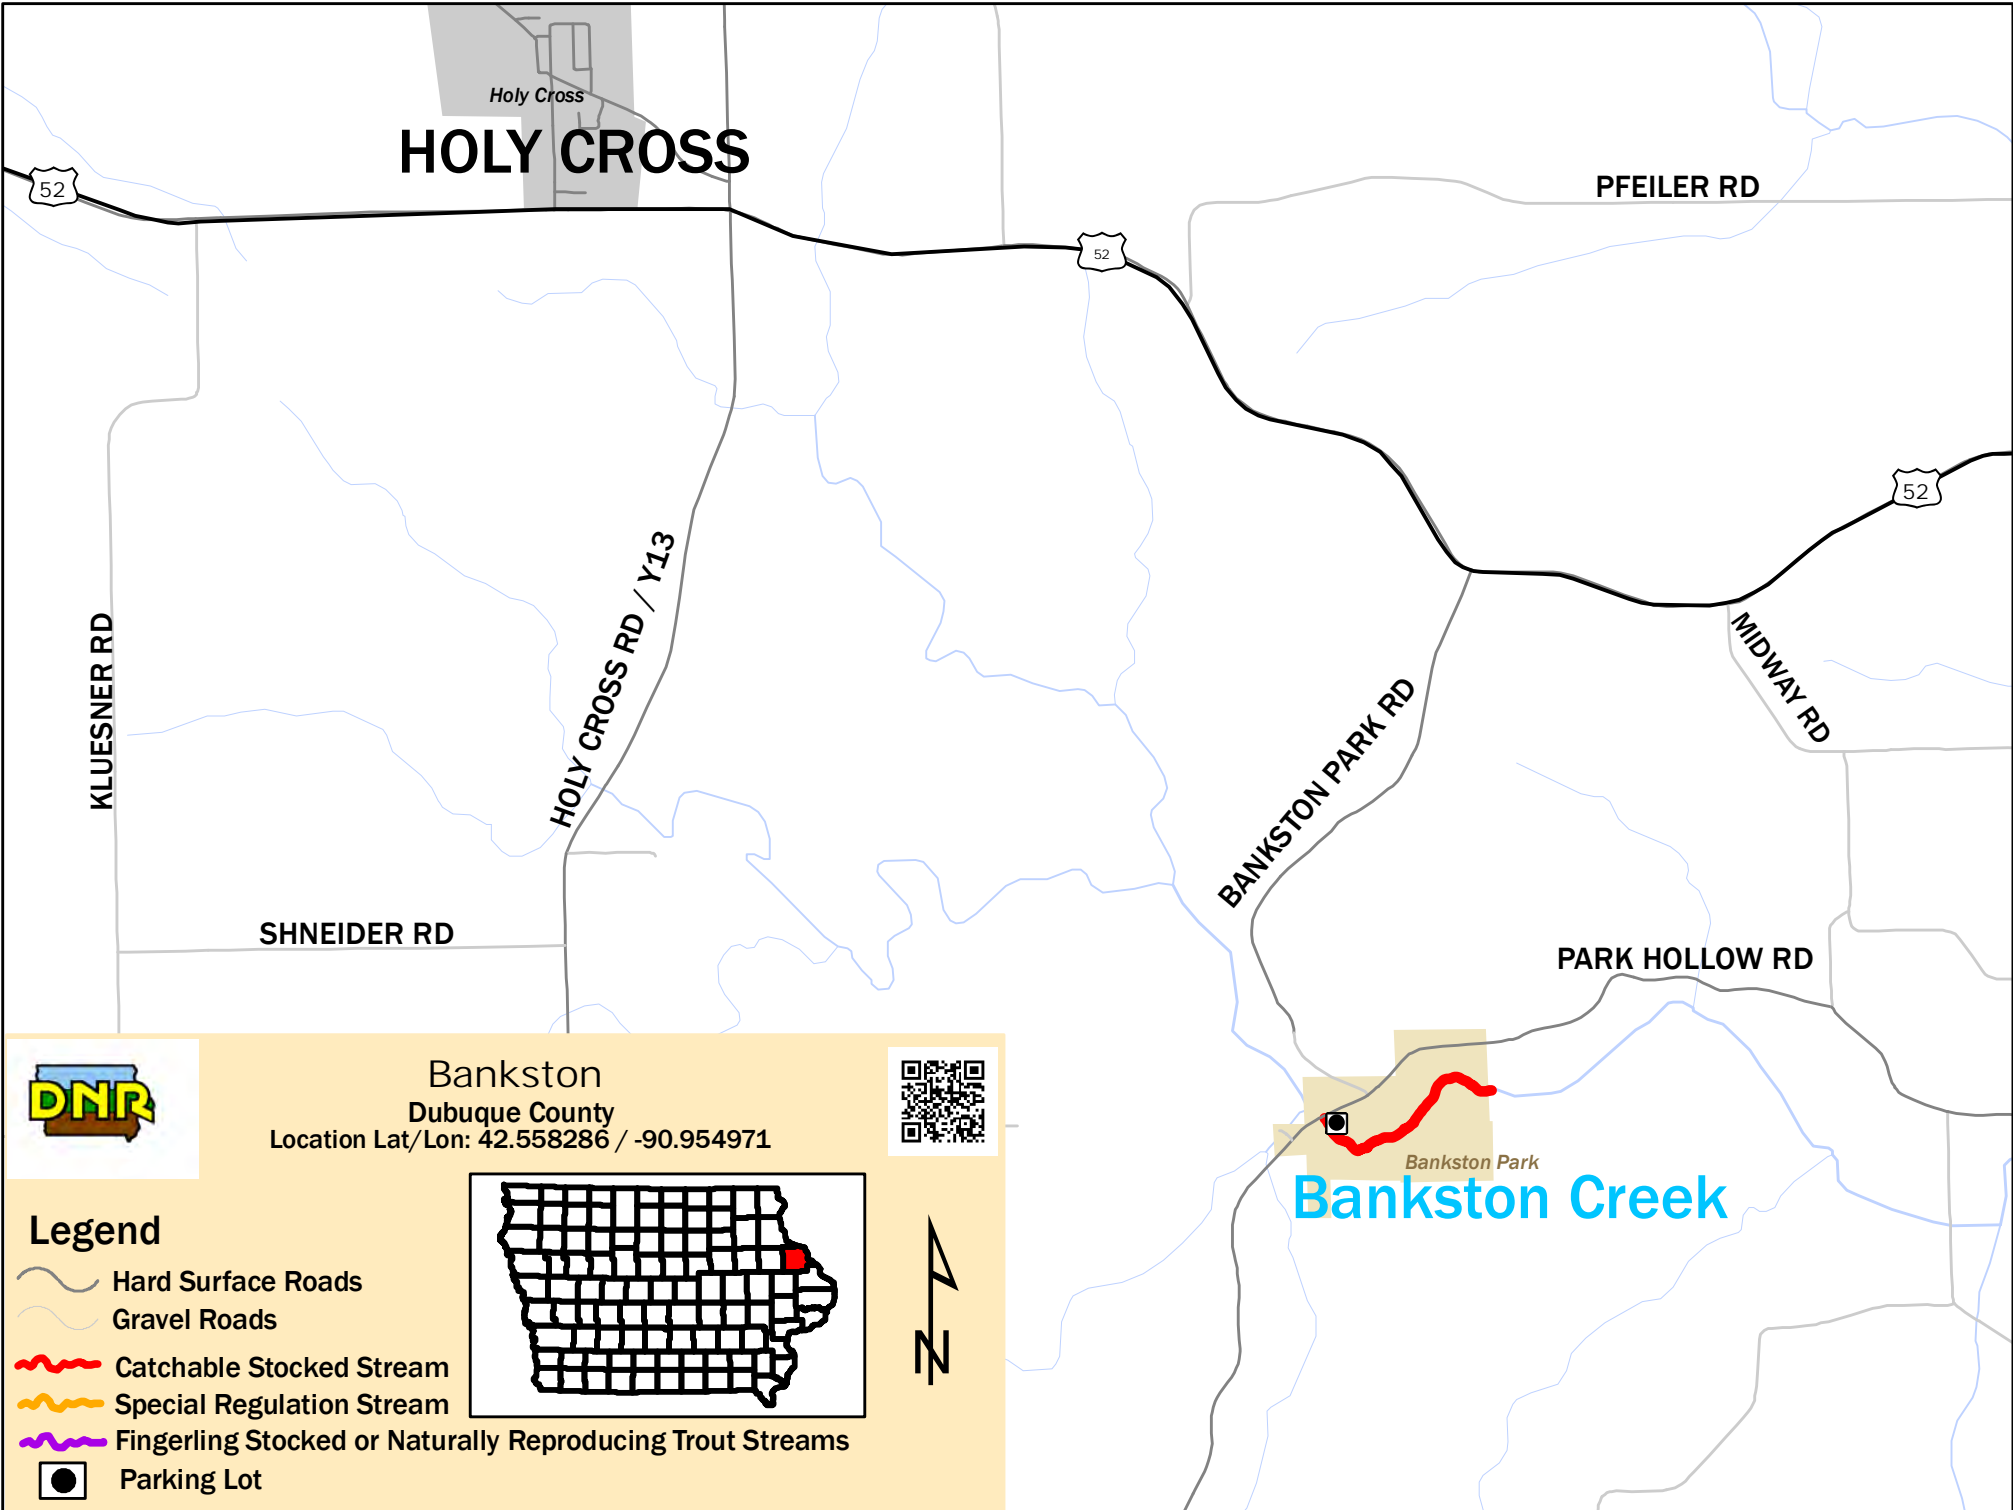

SHNEIDER RD

BANKSTON PARK RD

PARK HOLLOW RD

Bankston

Dubuque County

Location Lat/Lon: 42.558286 / -90.954971

Legend

-  Public Land
-  Catchable Stocked Stream
-  Special Regulation Stream
-  Fingerling Stocked or Naturally Reproducing Trout Streams
-  Parking Lot

Bankston Creek

Bankston Park

HOLY CROSS

Bankston

Dubuque County

Location Lat/Lon: 42.558286 / -90.954971

Legend

- Hard Surface Roads
- Gravel Roads
- Catchable Stocked Stream
- Special Regulation Stream
- Fingerling Stocked or Naturally Reproducing Trout Streams
- Parking Lot

Bankston Park
Bankston Creek