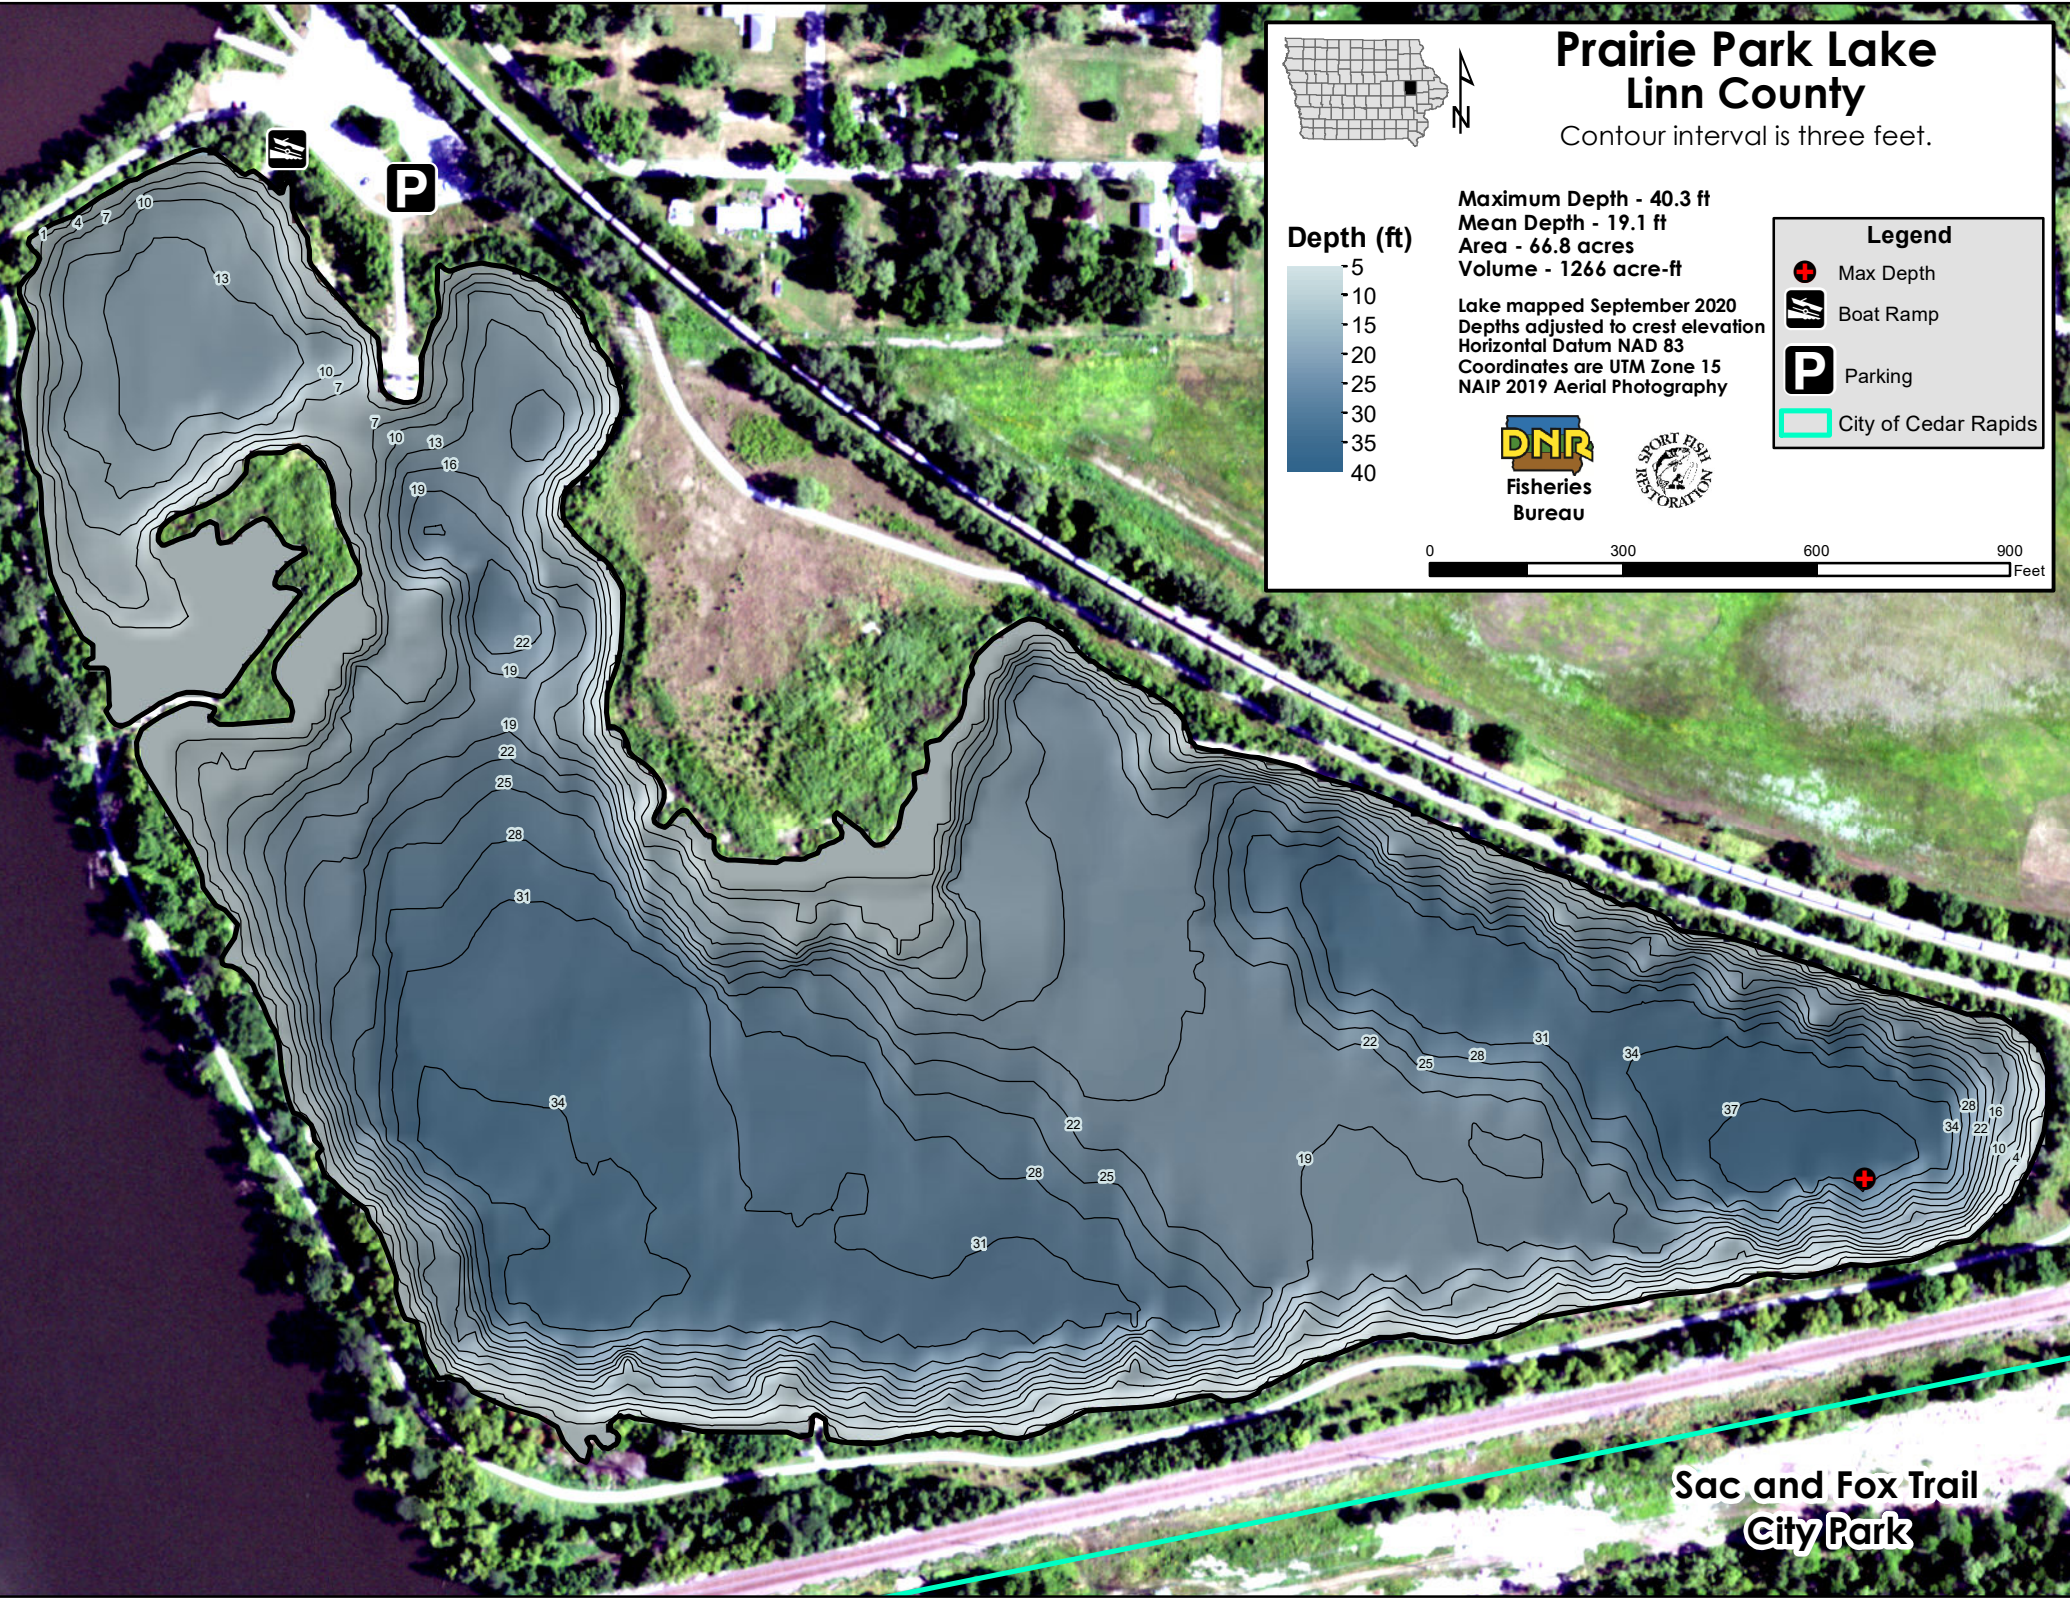

Prairie Park Lake Linn County

Contour interval is three feet.

Maximum Depth - 40.3 ft
Mean Depth - 19.1 ft
Area - 66.8 acres
Volume - 1266 acre-ft

Lake mapped September 2020
Depths adjusted to crest elevation
Horizontal Datum NAD 83
Coordinates are UTM Zone 15
NAIP 2019 Aerial Photography

Legend

- Max Depth
- Boat Ramp
- Parking
- City of Cedar Rapids

Sac and Fox Trail
City Park