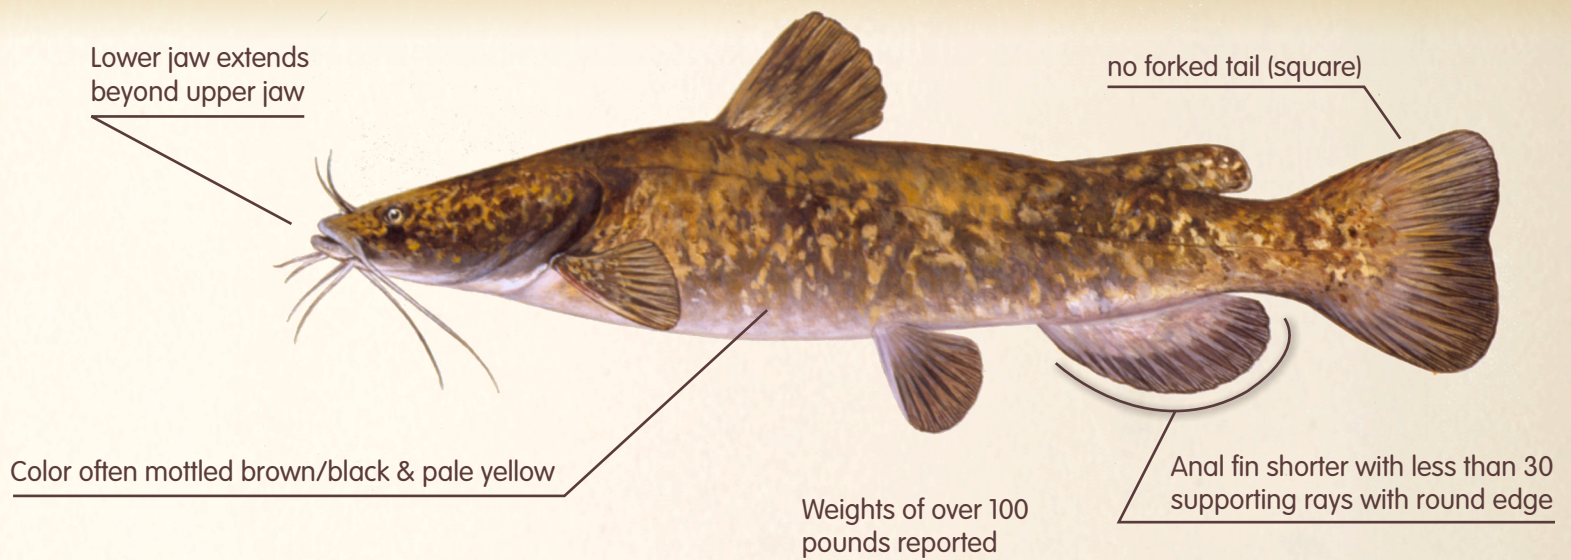

IDENTIFICATION OF Flathead, Channel & Blue Catfish

There are three large catfish species in Iowa. Channel Catfish are one of the most widely distributed fishes in Iowa and are abundant in nearly every lake and moderate sized stream. Flathead Catfish are primarily a "big water" species found commonly in Iowa's border rivers, large interior streams, and occasionally in some lakes. Blue Catfish are another big water species that have always been relatively uncommon in Iowa, occurring at very low densities primarily in the Missouri River and the lower sections of its larger tributaries and occasionally in the Mississippi River below Lock and Dam 19 at Keokuk.

Below is a key to identify these three species. Remember, body color of catfishes varies widely depending on things like sex, maturity, and the micro habitat where the individual spends its time so color should not be used exclusively to identify catfishes. For example, spawning male Channel Catfish are often dark blue and can be confused with Blue Catfish if identification is based solely on color."

FLATHEAD