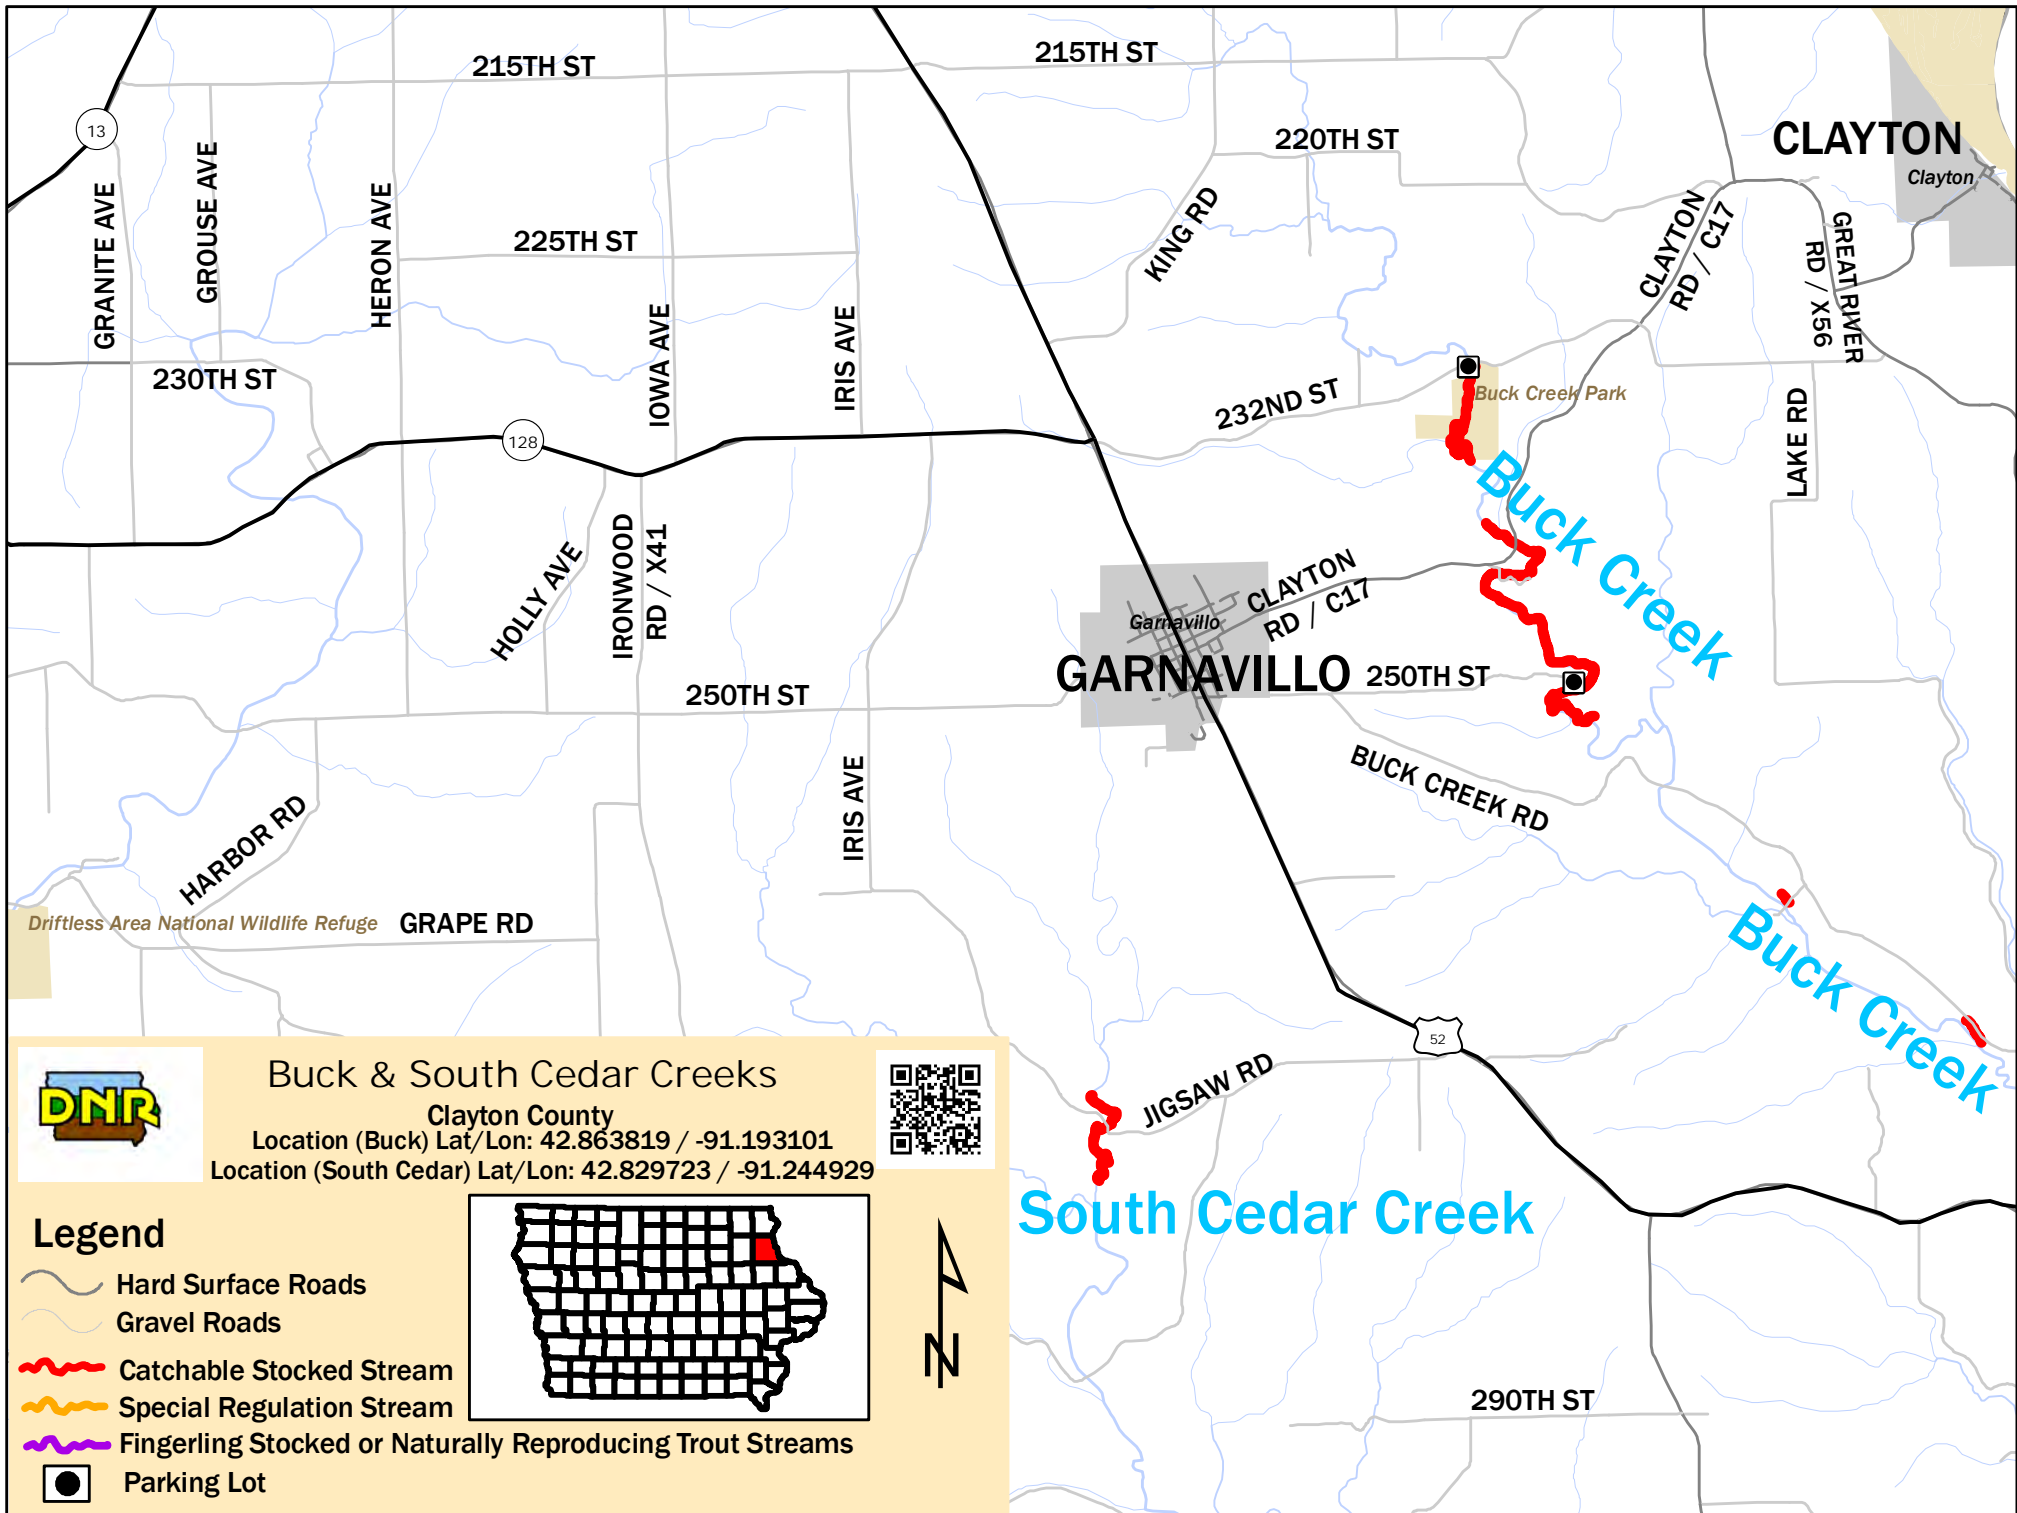

225TH ST

230TH ST

232ND ST

232ND ST

HOLLY AVE

IRONWOOD RD / X41

CLAYTON RD / C17

250TH ST / C17

250TH ST

HARBOR RD

GRAPE RD

IRONWOOD RD / X41

IRIS AVE

BUCK CREEK RD / C28

JIGSAW RD

52

Driftless Area
National Wildlife Refuge

Buck & South Cedar Creeks
Clayton County

Location (Buck) Lat/Lon: 42.863819 / -91.193101

Location (South Cedar) Lat/Lon: 42.829723 / -91.244929

Legend

-  Public Land
-  Catchable Stocked Stream
-  Special Regulation Stream
-  Fingerling Stocked or Naturally Reproducing Trout Streams
-  Parking Lot

Buck & South Cedar Creeks

Clayton County

Location (Buck) Lat/Lon: 42.863819 / -91.193101

Location (South Cedar) Lat/Lon: 42.829723 / -91.244929

Legend

- Hard Surface Roads
- Gravel Roads
- Catchable Stocked Stream
- Special Regulation Stream
- Fingerling Stocked or Naturally Reproducing Trout Streams
- Parking Lot