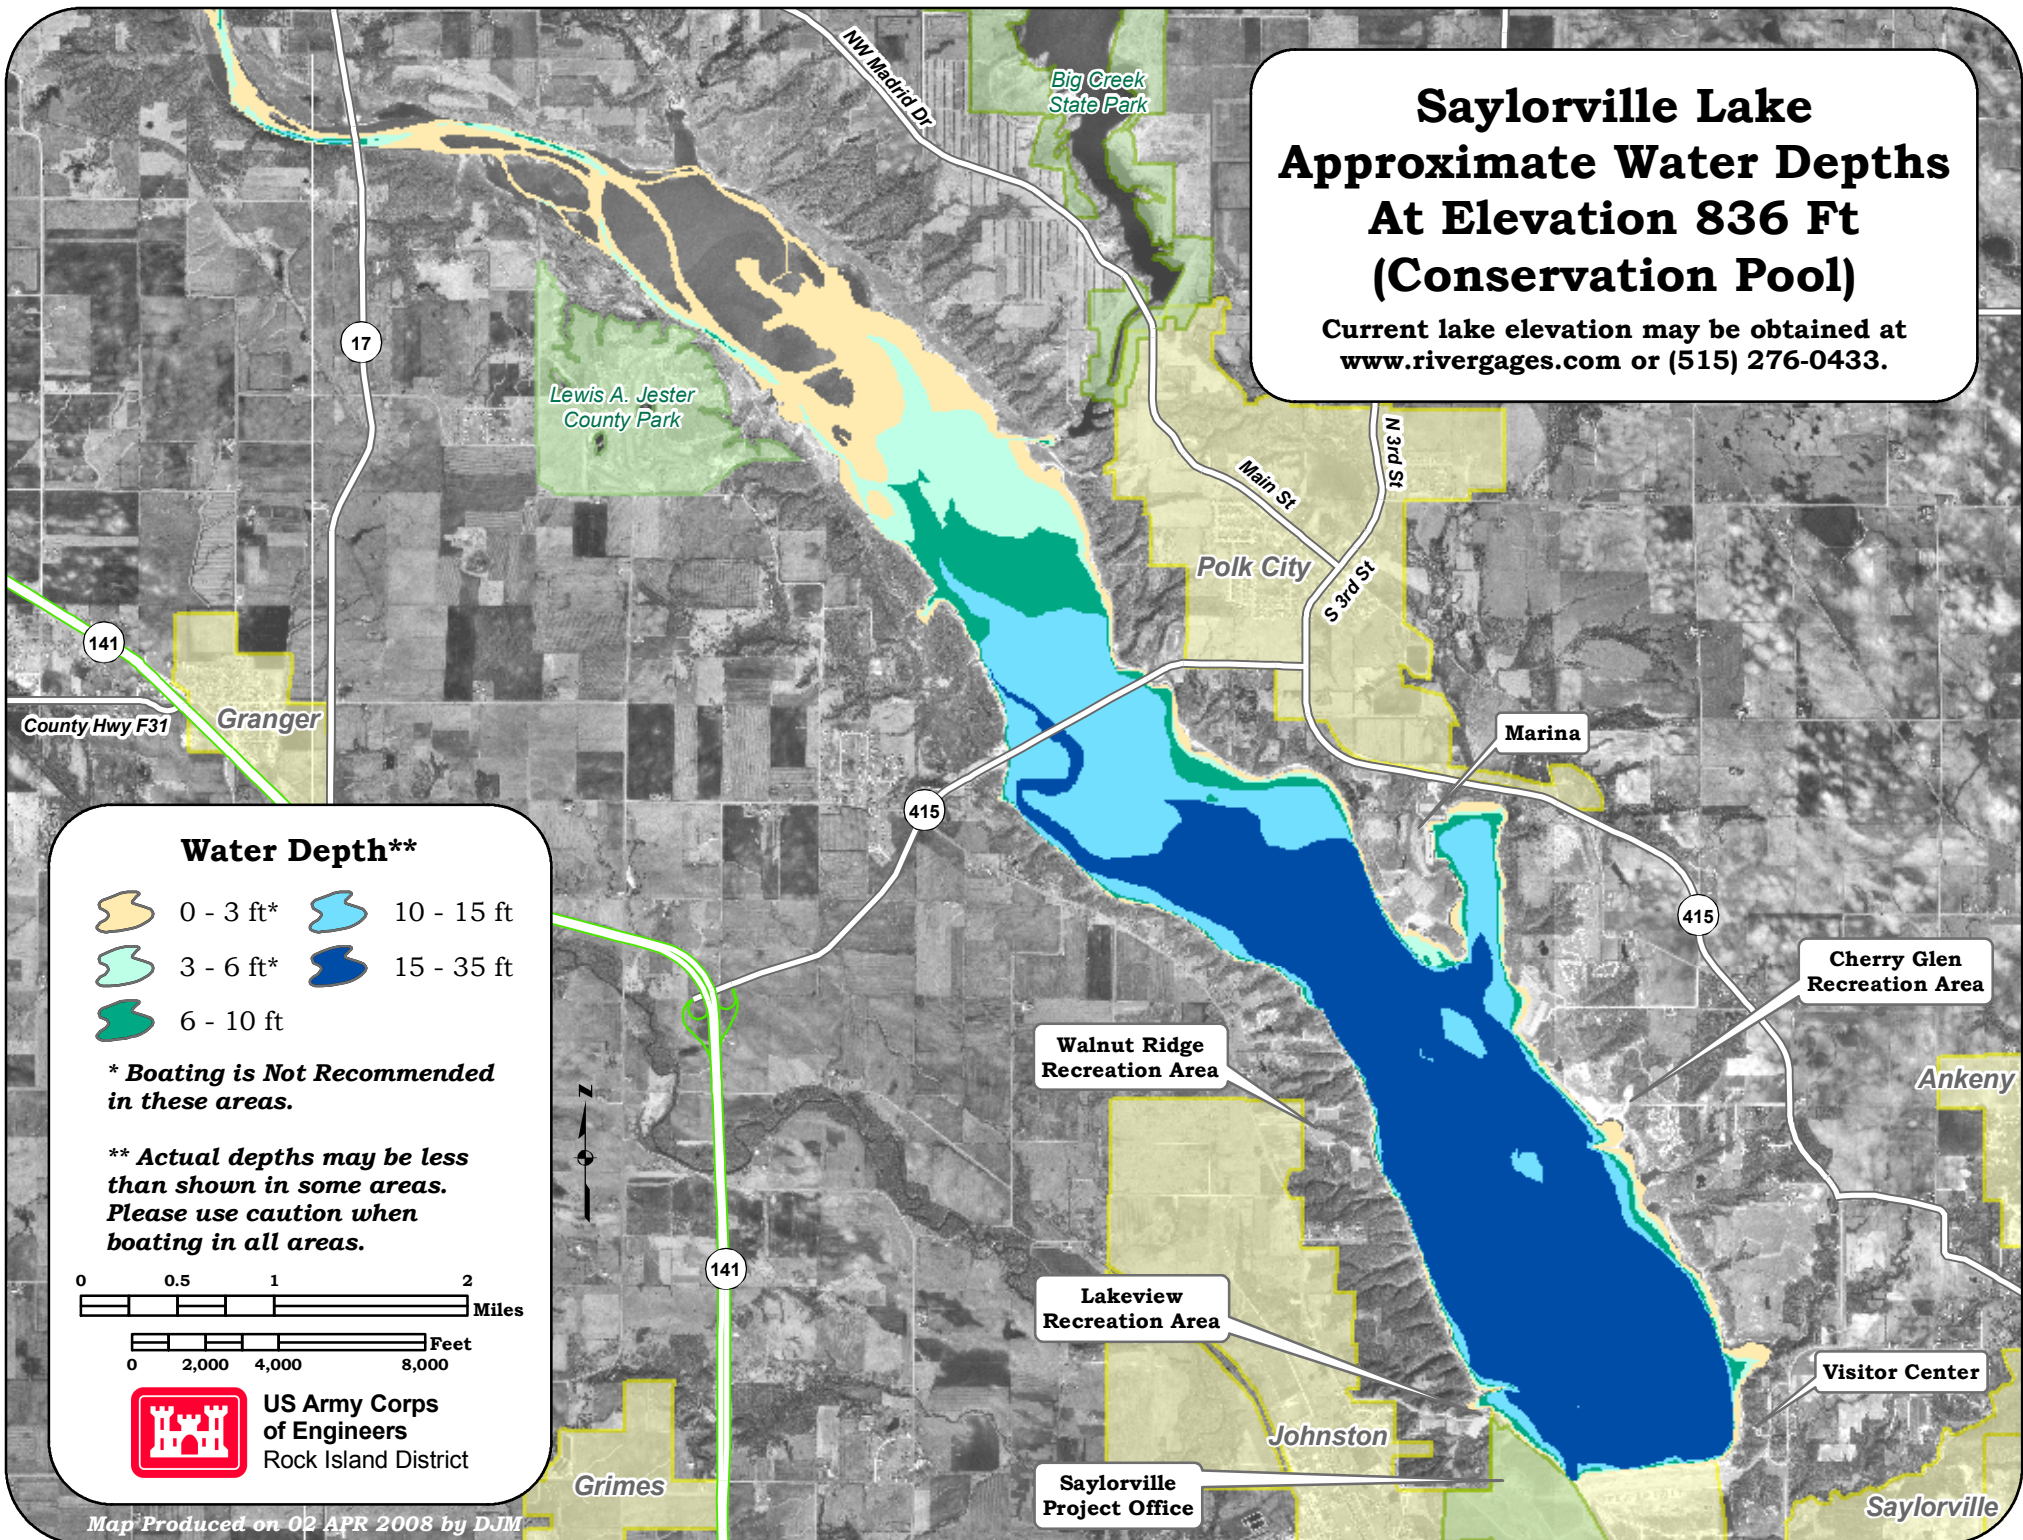

Saylorville Lake Approximate Water Depths At Elevation 836 Ft (Conservation Pool)

Current lake elevation may be obtained at
www.rivergages.com or (515) 276-0433.

Water Depth**

-  0 - 3 ft*
-  3 - 6 ft*
-  6 - 10 ft
-  10 - 15 ft
-  15 - 35 ft

* Boating is Not Recommended in these areas.

** Actual depths may be less than shown in some areas. Please use caution when boating in all areas.

US Army Corps of Engineers
Rock Island District