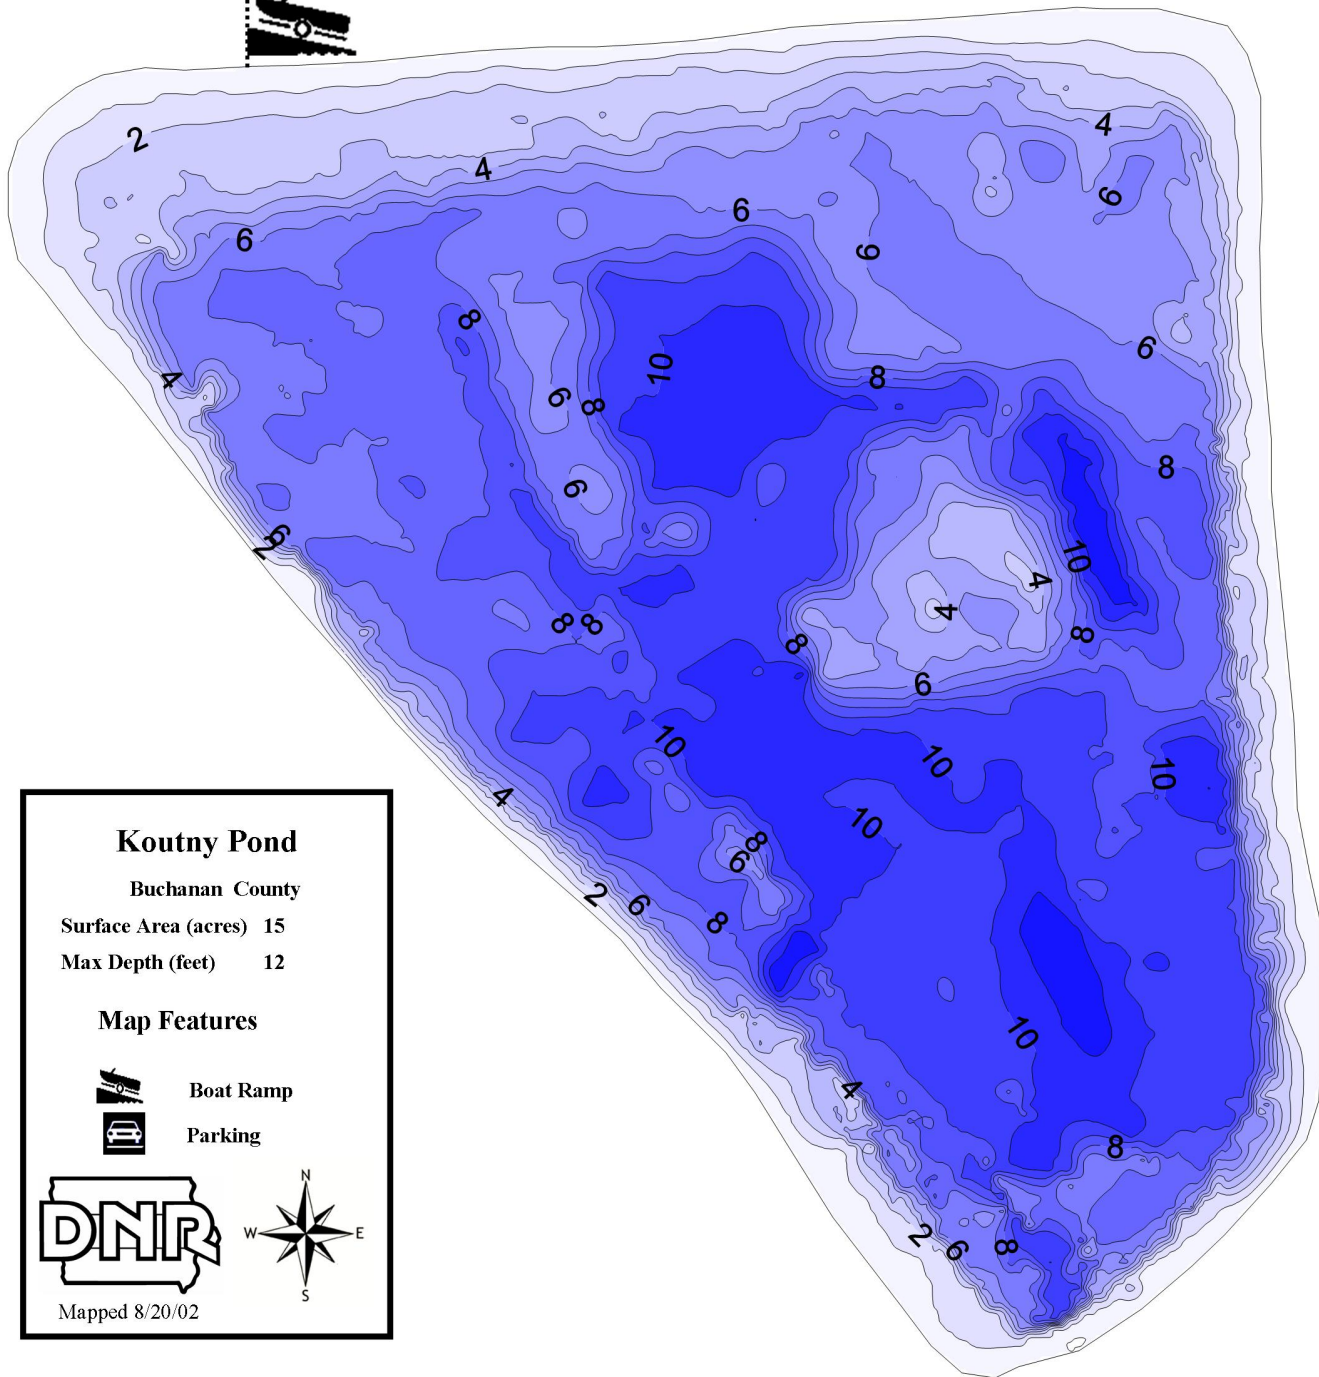

To Highway 283

Koutny Pond

Buchanan County

Surface Area (acres) 15

Max Depth (feet) 12

Map Features

Boat Ramp

Parking

Mapped 8/20/02