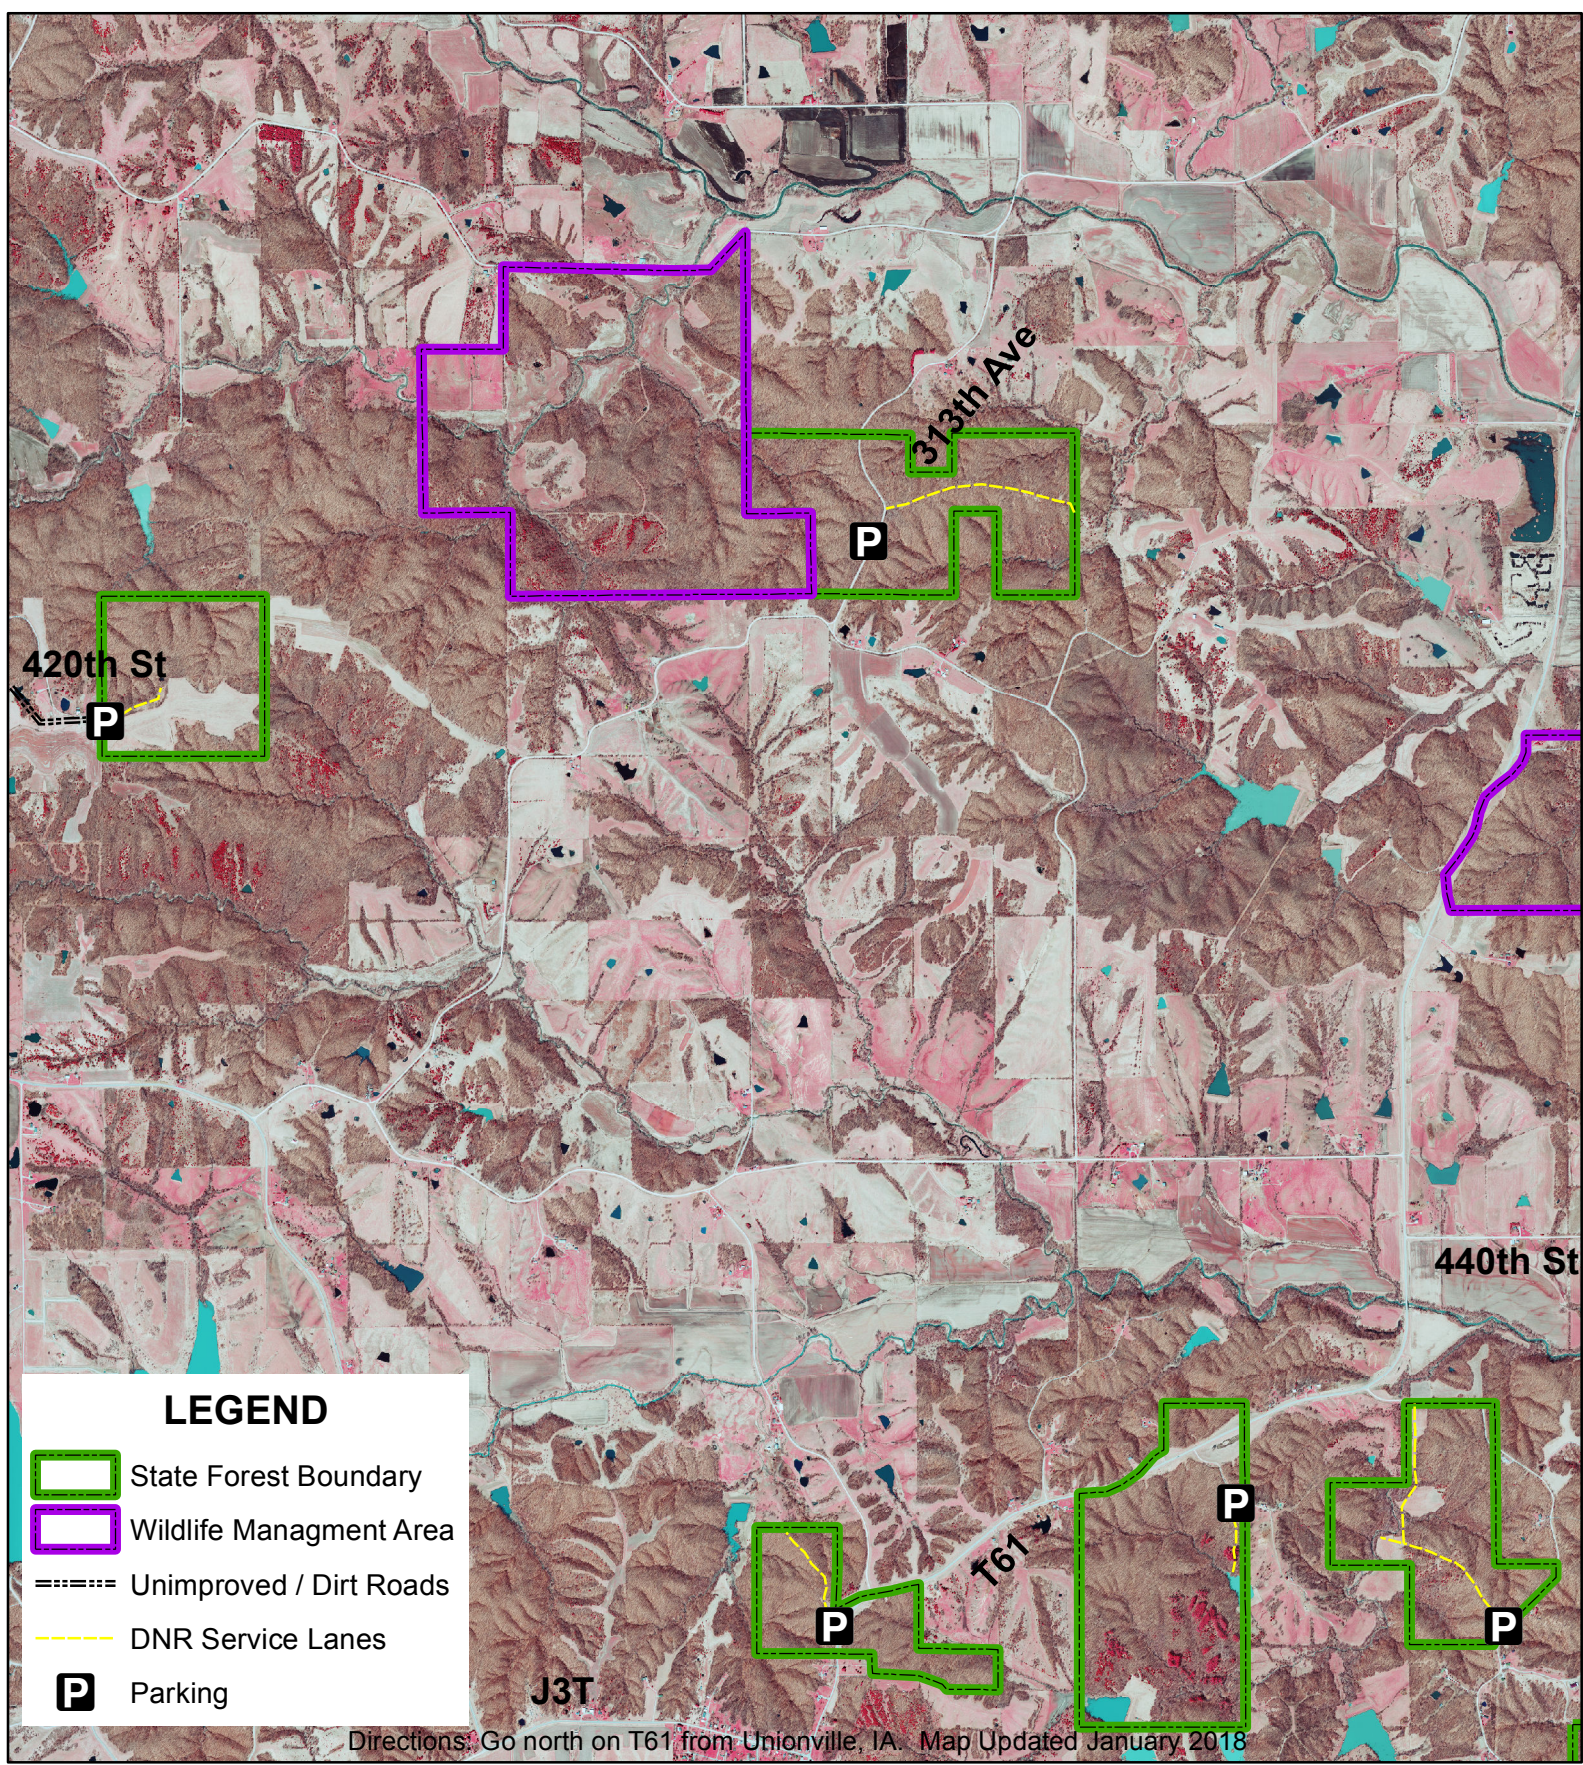

Stephens State Forest - Unionville Unit (West)

T69N R16W & T70N R16W; APPANOOSE CO, IA
Unionville Unit: 2,642 Acres

Stephens State Forest - Unionville Unit (East)

LEGEND

- State Forest Boundary
- Wildlife Management Area
- State Park Boundary
- Unimproved / Dirt Roads
- DNR Service Lanes
- County Line
- Parking

Directions: Go north on T61 from Unionville, IA or south on T61 from Blakesburg. Map Updated January 2018

T69N R16W & T70N R16W; APPANOOSE CO, IA
T70N R15W; DAVIS CO, IA
Unionville Unit: 2,642 Acres