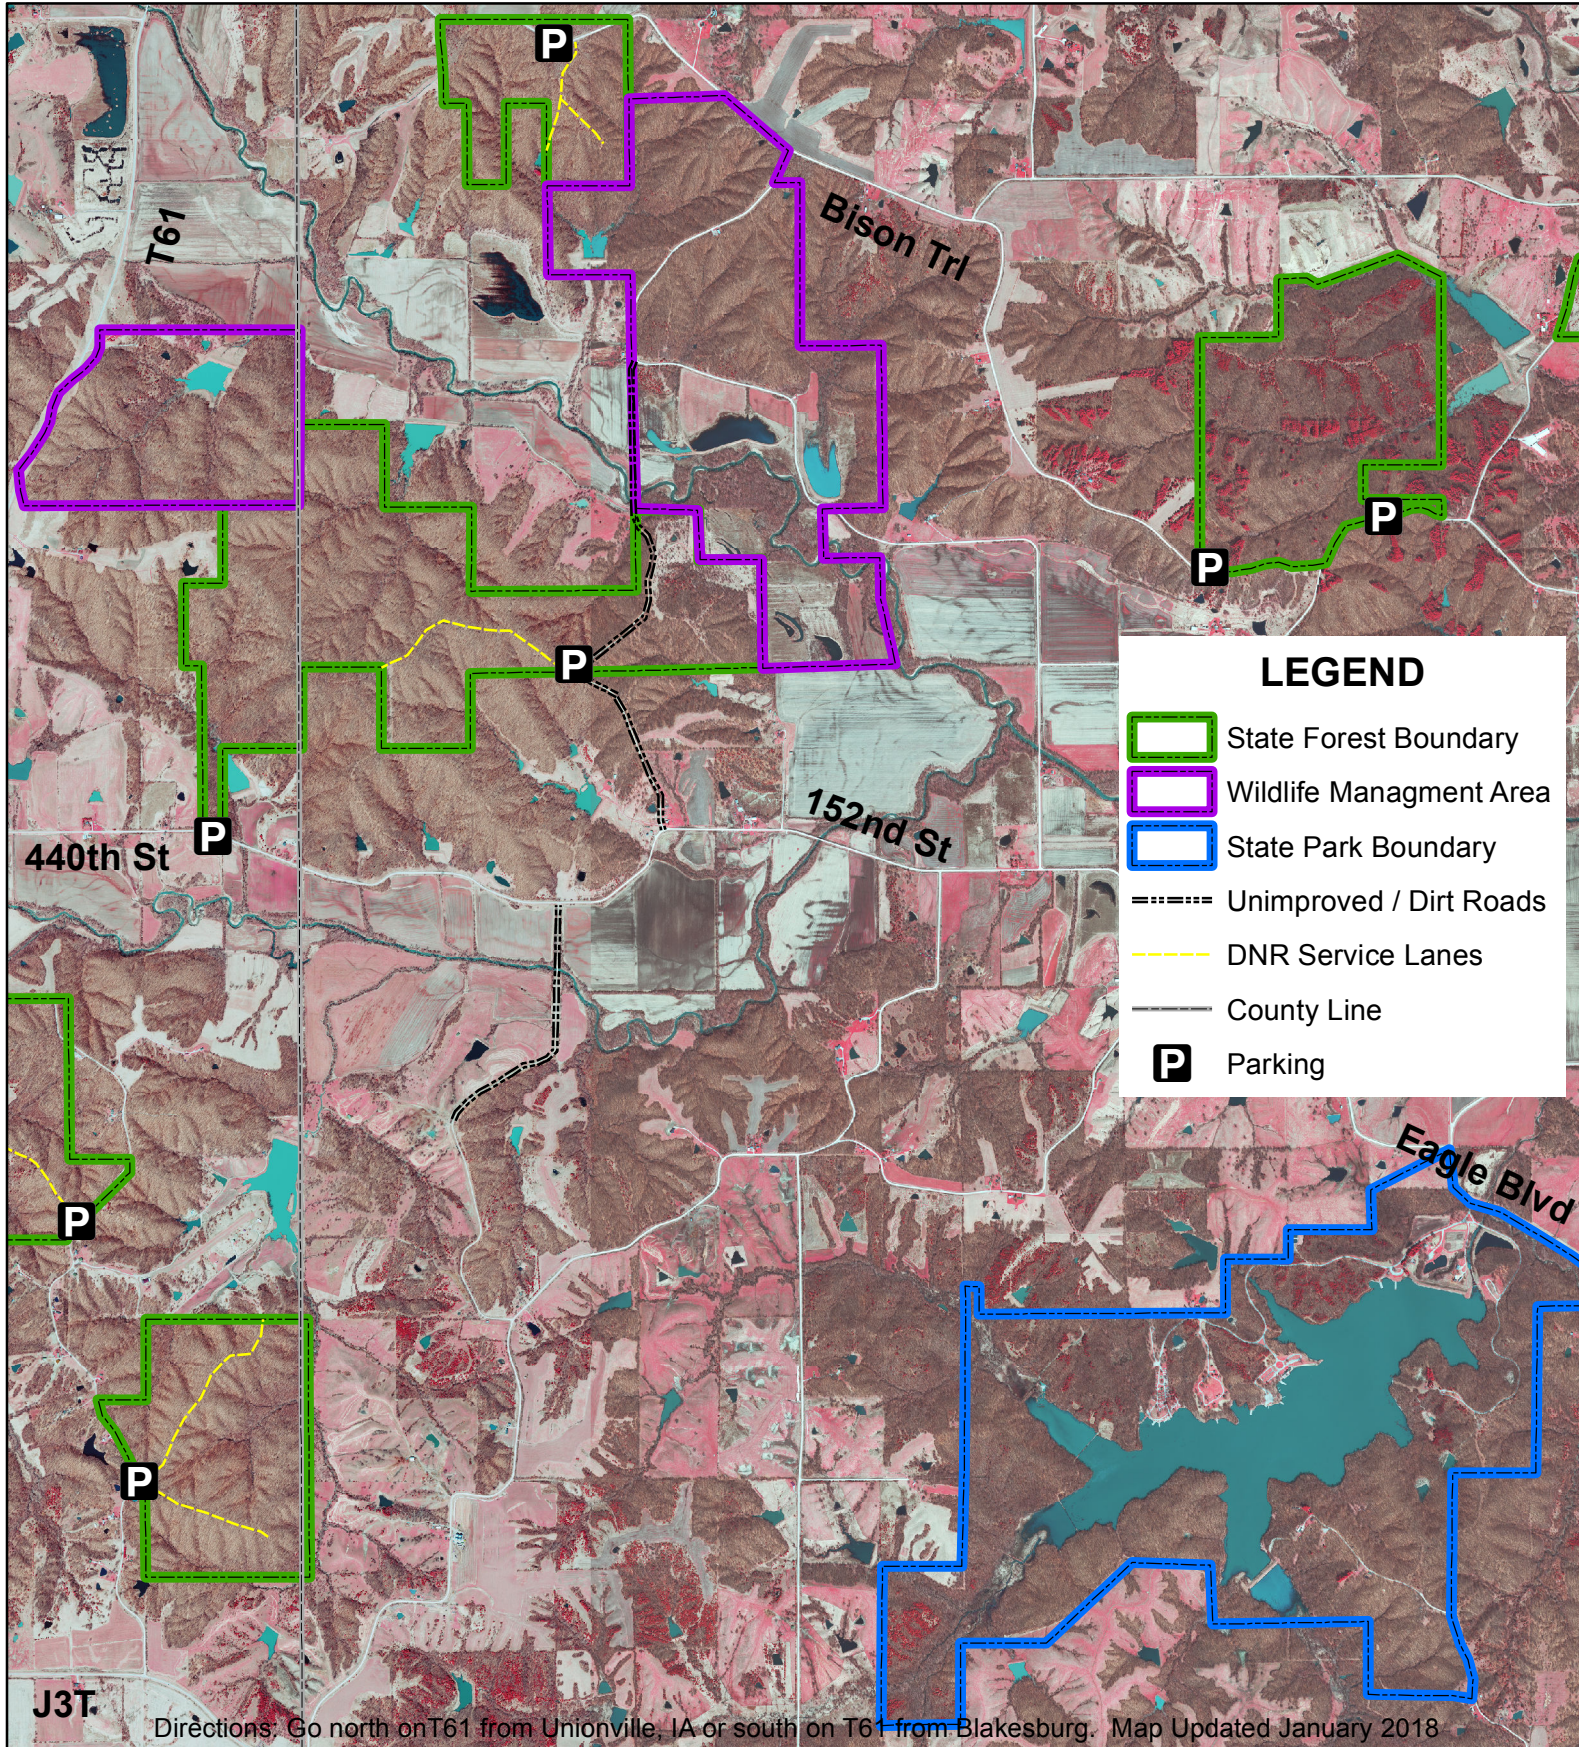

Stephens State Forest - Unionville Unit (West)

T69N R16W & T70N R16W; APPANOOSE CO, IA
Unionville Unit: 2,642 Acres

Stephens State Forest - Unionville Unit (East)

LEGEND

- State Forest Boundary
- Wildlife Management Area
- State Park Boundary
- Unimproved / Dirt Roads
- DNR Service Lanes
- County Line
- Parking

Directions: Go north on T61 from Unionville, IA or south on T61 from Blakesburg. Map Updated January 2018

T69N R16W & T70N R16W; APPANOOSE CO, IA
T70N R15W; DAVIS CO, IA
Unionville Unit: 2,642 Acres