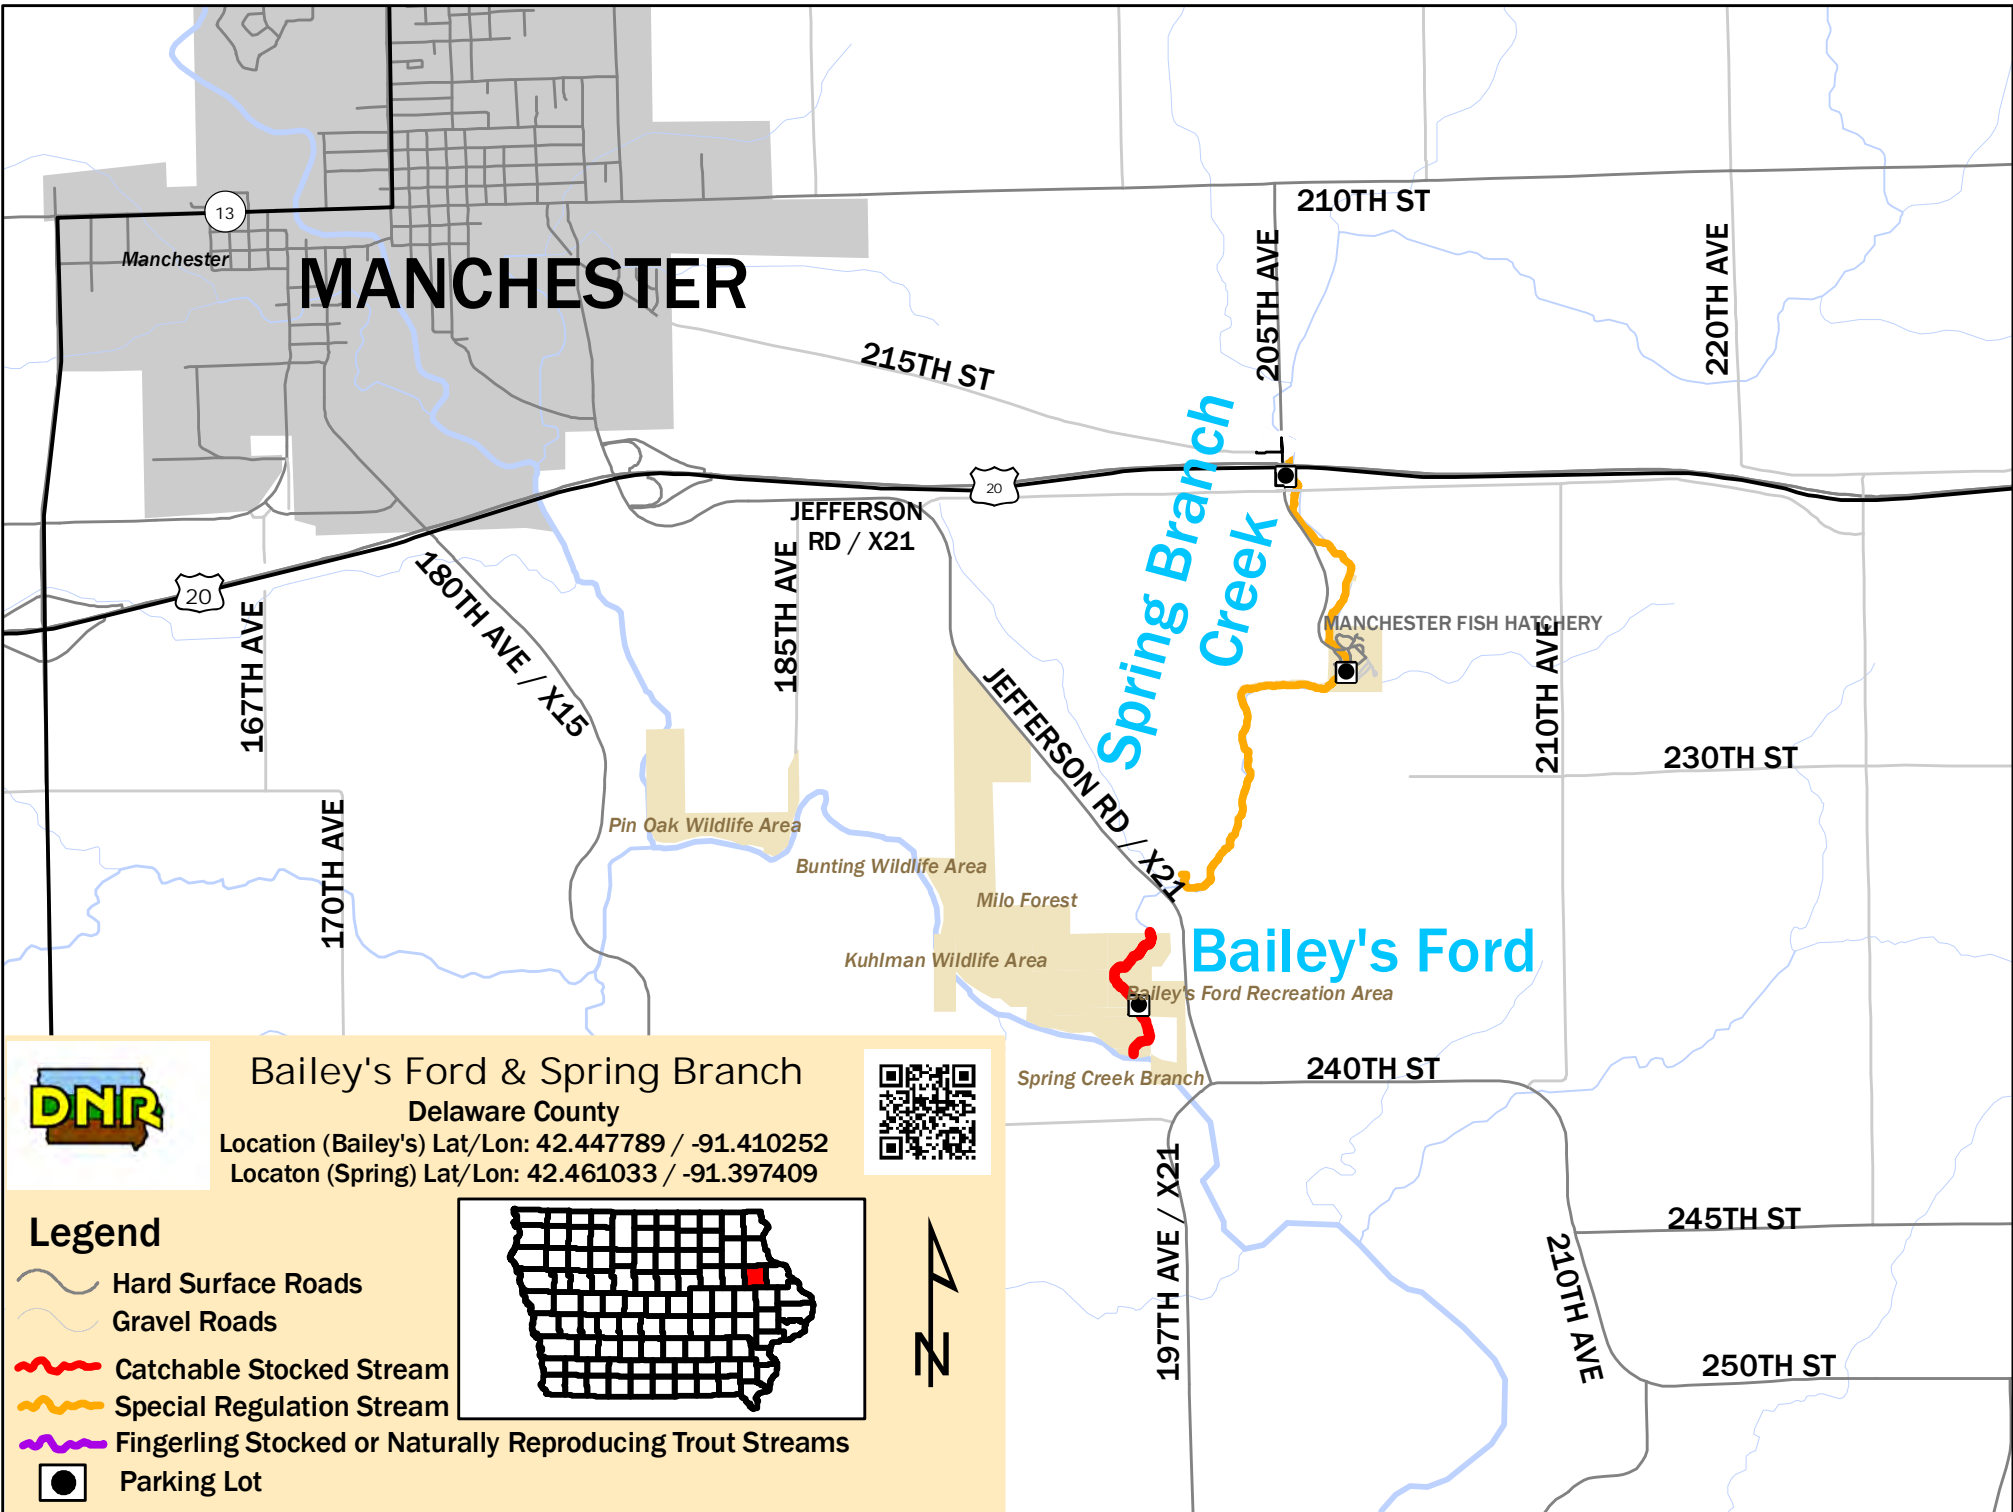

MANCHESTER

Bailey's Ford & Spring Branch
 Delaware County
 Location (Bailey's) Lat/Lon: 42.447789 / -91.410252
 Location (Spring) Lat/Lon: 42.461033 / -91.397409

Legend

-  Public Land
-  Catchable Stocked Stream
-  Special Regulation Stream
-  Fingerling Stocked or Naturally Reproducing Trout Streams
-  Parking Lot

MANCHESTER

Spring Branch
Creek

Bailey's Ford

Bailey's Ford & Spring Branch

Delaware County

Location (Bailey's) Lat/Lon: 42.447789 / -91.410252

Location (Spring) Lat/Lon: 42.461033 / -91.397409

Legend

- Hard Surface Roads
- Gravel Roads
- Catchable Stocked Stream
- Special Regulation Stream
- Fingerling Stocked or Naturally Reproducing Trout Streams
- Parking Lot