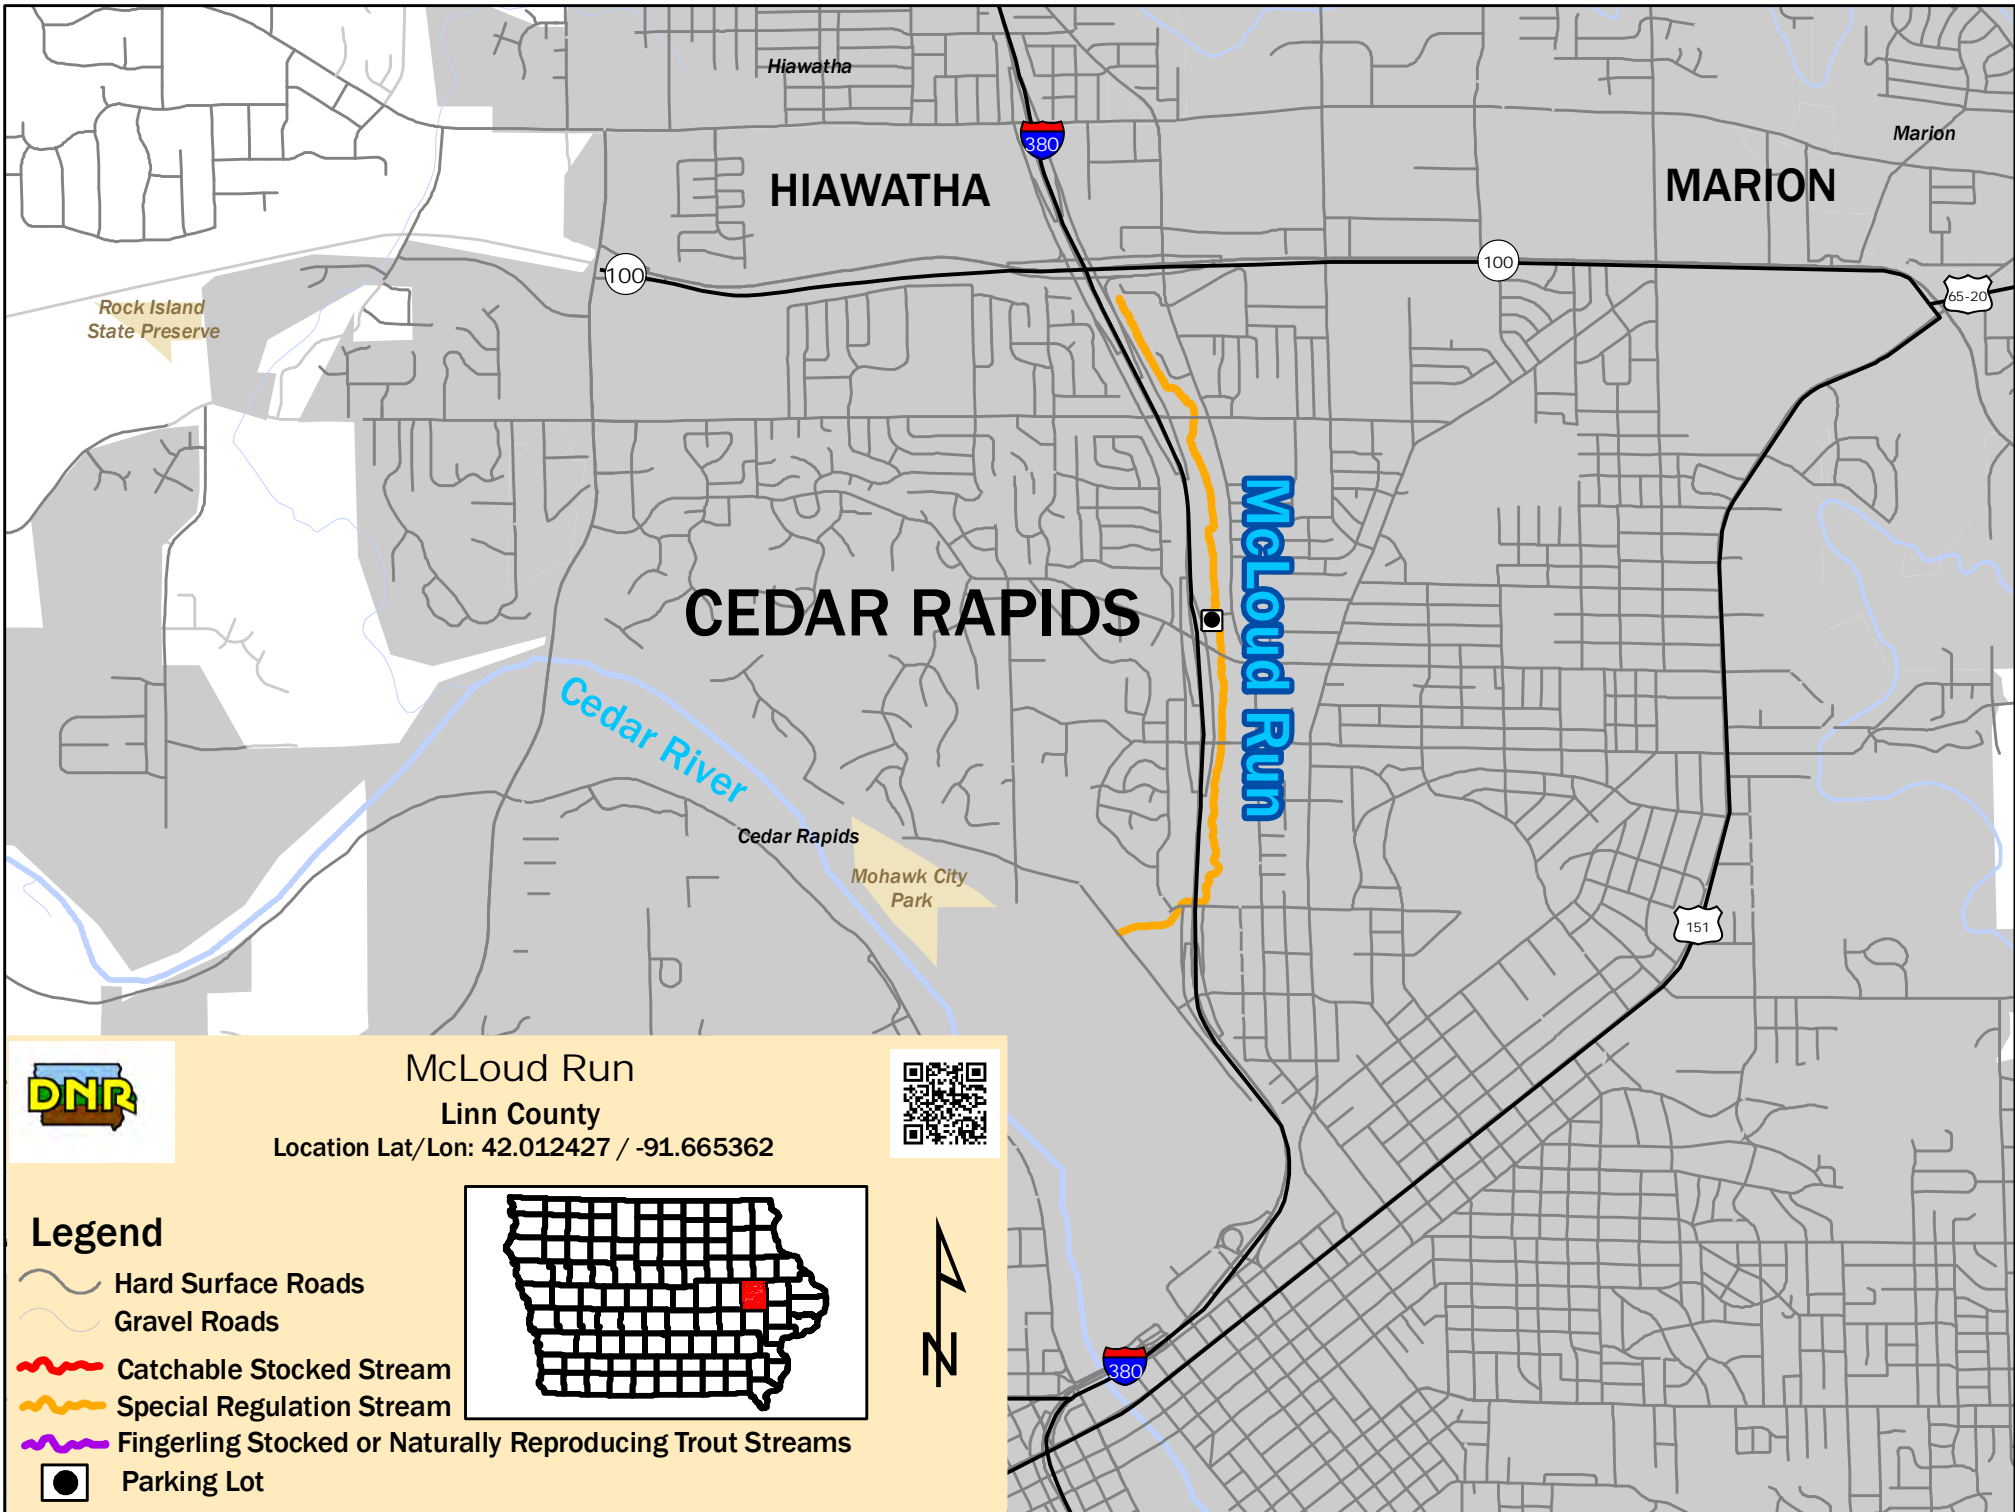

McLoud Run

Linn County

Location Lat/Lon: 42.012427 / -91.665362

Legend

-  Public Land
-  Catchable Stocked Stream
-  Special Regulation Stream
-  Fingerling Stocked or Naturally Reproducing Trout Streams
-  Parking Lot

Hiawatha

Marion

HIAWATHA

MARION

Rock Island State Preserve

100

100

65-20

CEDAR RAPIDS

McCloud Run

Cedar River

Cedar Rapids

Mohawk City Park

151

McCloud Run

Linn County

Location Lat/Lon: 42.012427 / -91.665362

Legend

- Hard Surface Roads
- Gravel Roads
- Catchable Stocked Stream
- Special Regulation Stream
- Fingerling Stocked or Naturally Reproducing Trout Streams
- Parking Lot