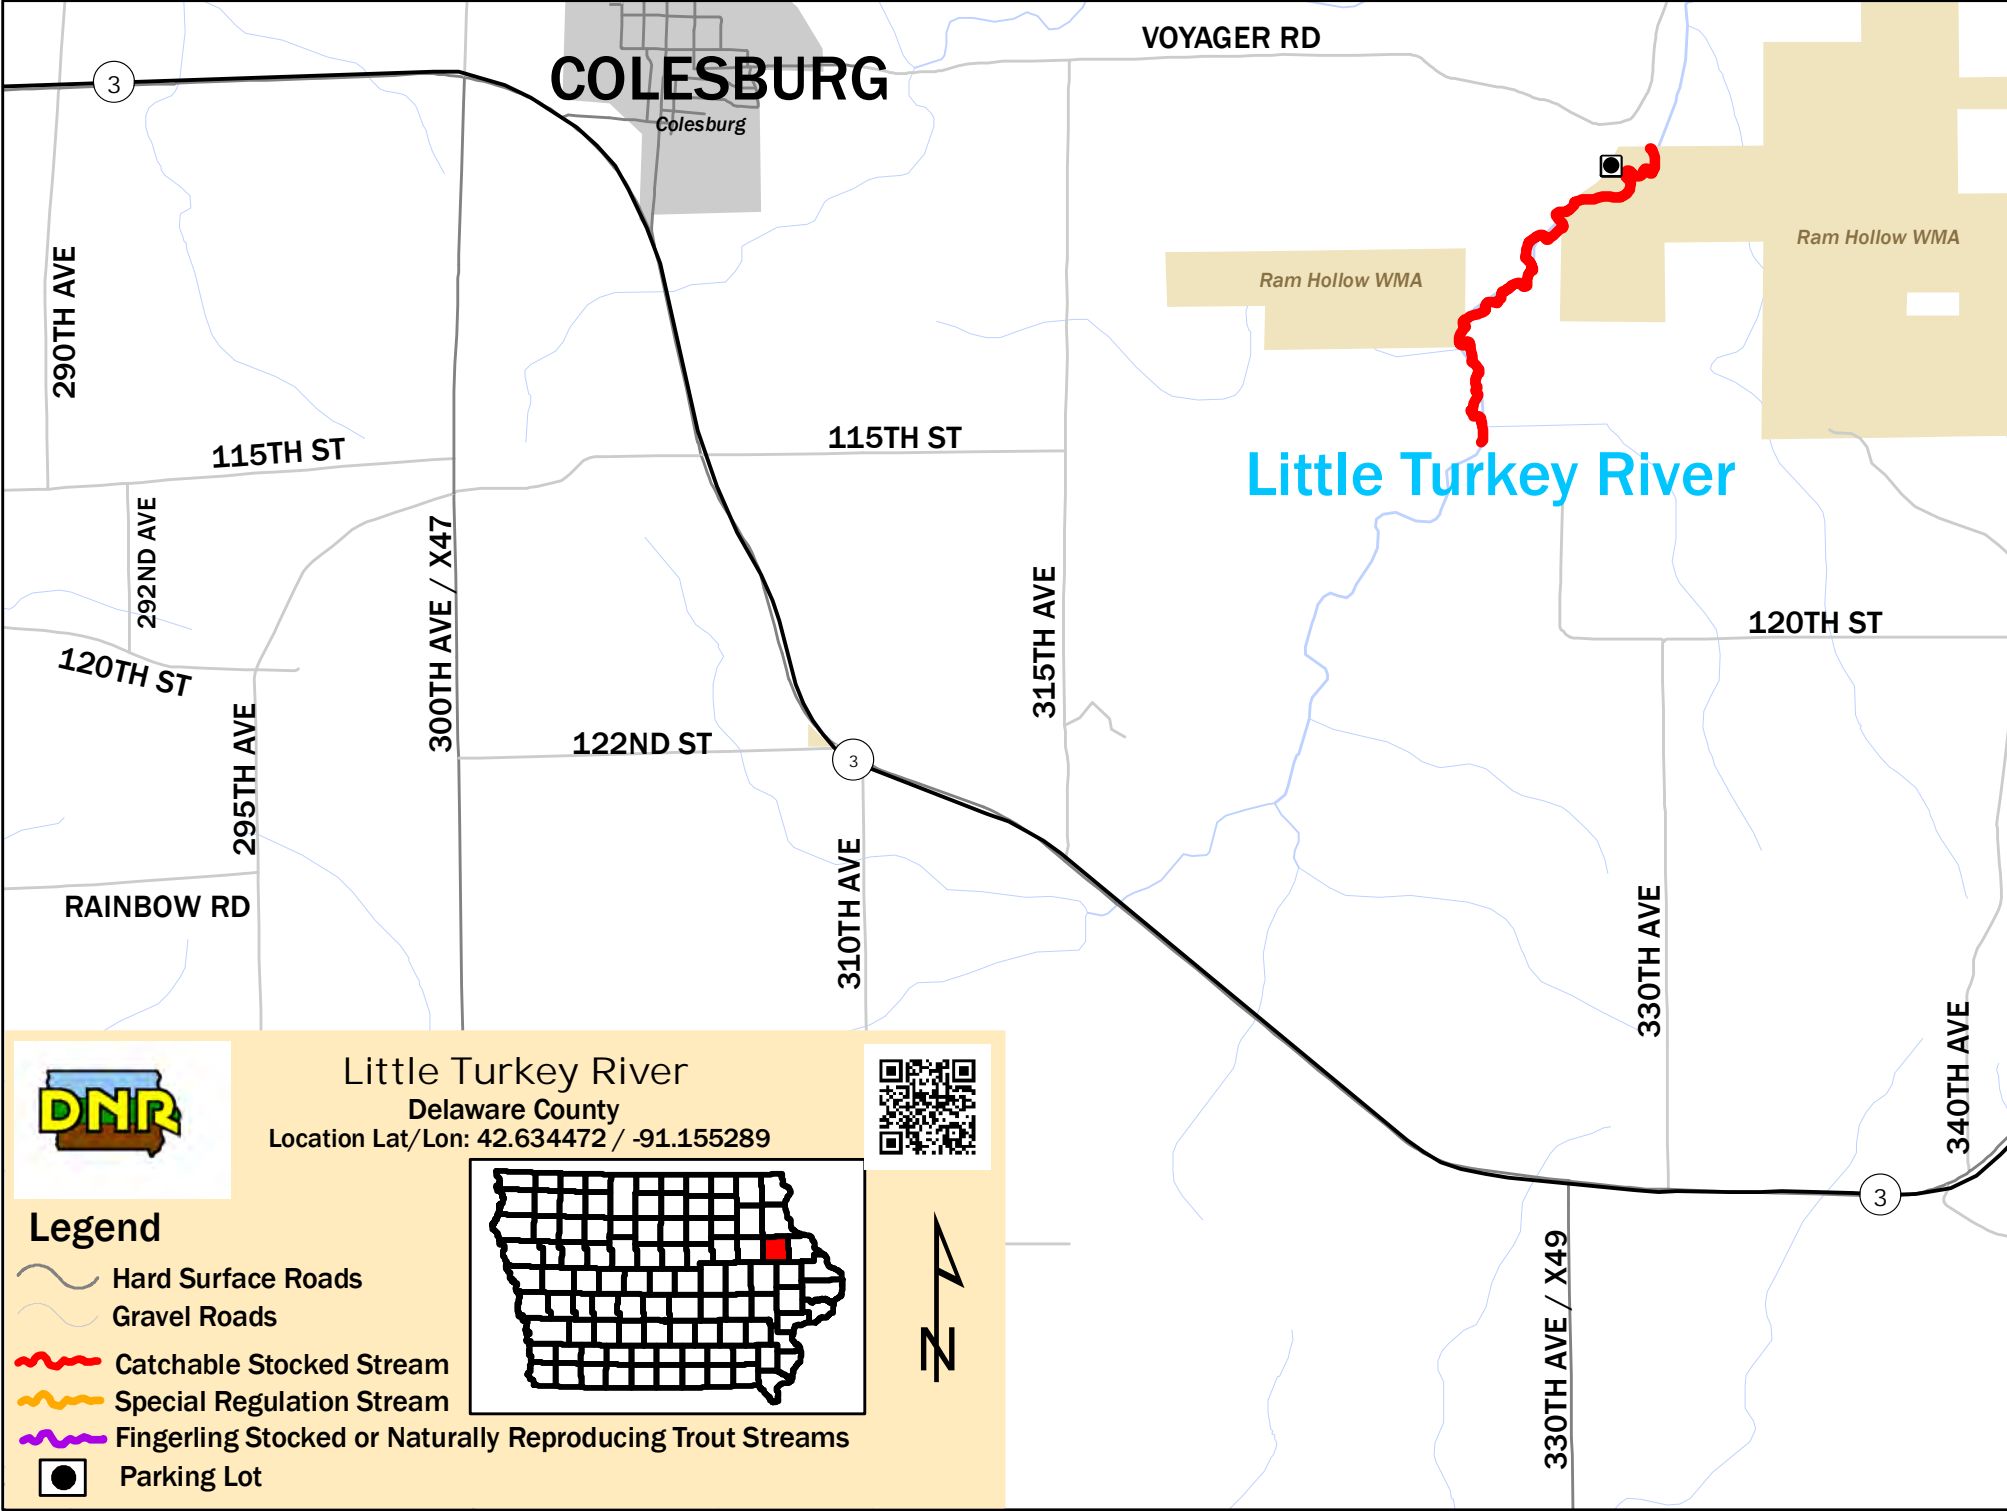

## Little Turkey River

Delaware County

Location Lat/Lon: 42.634472 / -91.155289

### Legend

-  Public Land
-  Catchable Stocked Stream
-  Special Regulation Stream
-  Fingerling Stocked or Naturally Reproducing Trout Streams
-  Parking Lot

## Little Turkey River

### Little Turkey River

Delaware County

Location Lat/Lon: 42.634472 / -91.155289